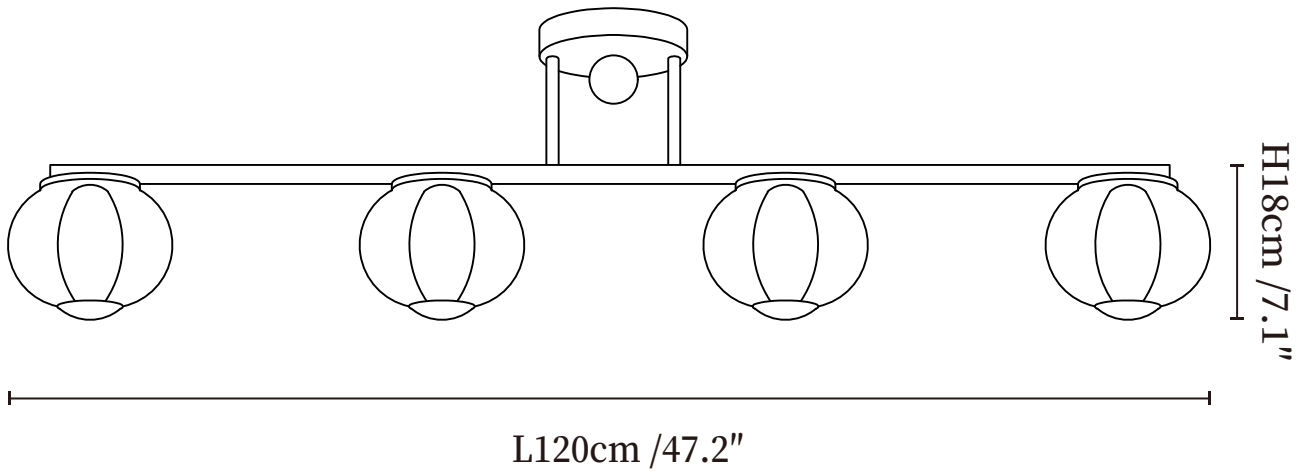

SPECIFICATION SHEET

SPECIFICATION DETAILS

*For custom options, consult factory for details

| | |
|---------------------------|--|
| Fixture Dimensions | L 35.4" x H 7.1" |
| Light source | E26 or E27 (bulb not included) |
| Wattage | MAX 40W incandescent bulb or LED equivalent. |
| Voltage | AC 110-240V |
| Mounting | Hardwired. |
| Dimming | Please purchase dimmable light bulbs separately. |
| Control method | Compatible with common wall switches(not included) |
| Finishes | Walnut Wood, Gold. |
| Shade Details | White, Amber. |
| Material | Metal, Glass, Wood. |

SPECIFICATION SHEET

SPECIFICATION DETAILS

*For custom options, consult factory for details

| | |
|---------------------------|---|
| Fixture Dimensions | L 47.2" x H 7.1" |
| Light source | E26 or E27 (bulb not included) |
| Wattage | MAX 40W incandescent bulb or LED equivalent. |
| Voltage | AC 110-240V |
| Mounting | Hardwired. |
| Dimming | Please purchase dimmable light bulbs separately. |
| Control method | Compatible with common wall switches (not included) |
| Finishes | Walnut Wood, Gold. |
| Shade Details | White, Amber. |
| Material | Metal, Glass, Wood. |

SPECIFICATION SHEET

SPECIFICATION DETAILS

*For custom options, consult factory for details

| | |
|---------------------------|---|
| Fixture Dimensions | L 35.4" x H 7.1" |
| Light source | E26 or E27 (bulb not included) |
| Wattage | MAX 40W incandescent bulb or LED equivalent. |
| Voltage | AC 110-240V |
| Mounting | Hardwired. |
| Dimming | Please purchase dimmable light bulbs separately. |
| Control method | Compatible with common wall switches (not included) |
| Finishes | Walnut Wood, Gold. |
| Shade Details | White, Amber. |
| Material | Metal, Glass, Wood. |