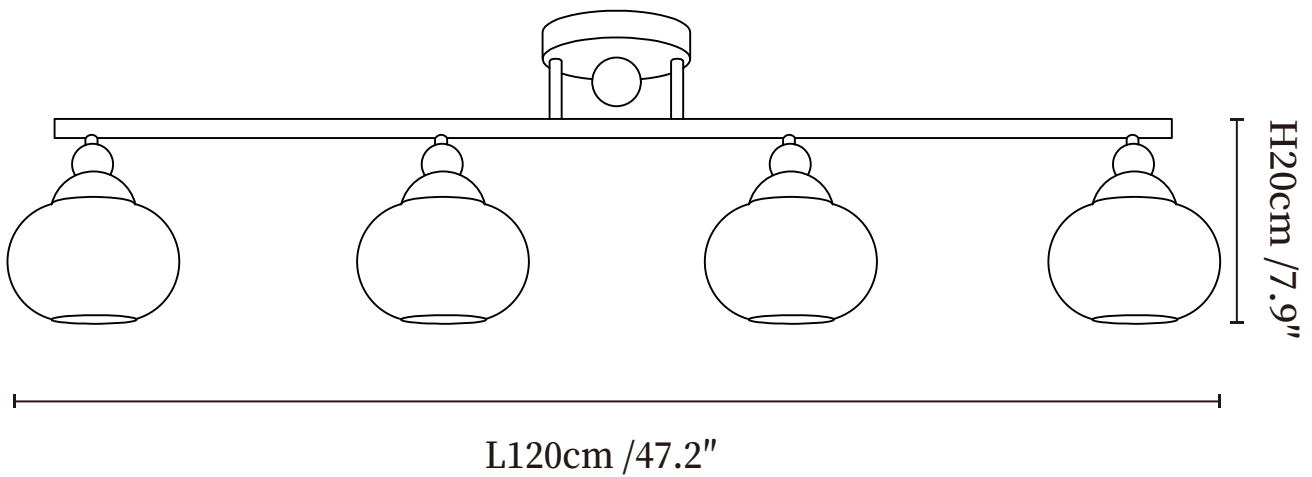

SPECIFICATION SHEET

SPECIFICATION DETAILS

*For custom options, consult factory for details

| | |
|---------------------------|---|
| Fixture Dimensions | L 47.2" x H 7.1" |
| Light source | E26 or E27 (bulb not included) |
| Wattage | MAX 40W incandescent bulb or LED equivalent. |
| Voltage | AC 110-240V |
| Mounting | Hardwired. |
| Dimming | Please purchase dimmable light bulbs separately. |
| Control method | Compatible with common wall switches (not included) |
| Finishes | Walnut Wood, Gold. |
| Shade Details | White, Amber. |
| Material | Metal, Glass, Wood. |

SPECIFICATION SHEET

SPECIFICATION DETAILS

*For custom options, consult factory for details

| | |
|---------------------------|---|
| Fixture Dimensions | L 35.4" x H 7.1" |
| Light source | E26 or E27 (bulb not included) |
| Wattage | MAX 40W incandescent bulb or LED equivalent. |
| Voltage | AC 110-240V |
| Mounting | Hardwired. |
| Dimming | Please purchase dimmable light bulbs separately. |
| Control method | Compatible with common wall switches (not included) |
| Finishes | Walnut Wood, Gold. |
| Shade Details | White, Amber. |
| Material | Metal, Glass, Wood. |

SPECIFICATION SHEET

SPECIFICATION DETAILS

*For custom options, consult factory for details

| | |
|---------------------------|--|
| Fixture Dimensions | L 47.2" x H 7.1" |
| Light source | E26 or E27 (bulb not included) |
| Wattage | MAX 40W incandescent bulb or LED equivalent. |
| Voltage | AC 110-240V |
| Mounting | Hardwired. |
| Dimming | Please purchase dimmable light bulbs separately. |
| Control method | Compatible with common wall switches(not included) |
| Finishes | Walnut Wood, Gold. |
| Shade Details | White, Amber. |
| Material | Metal, Glass, Wood. |