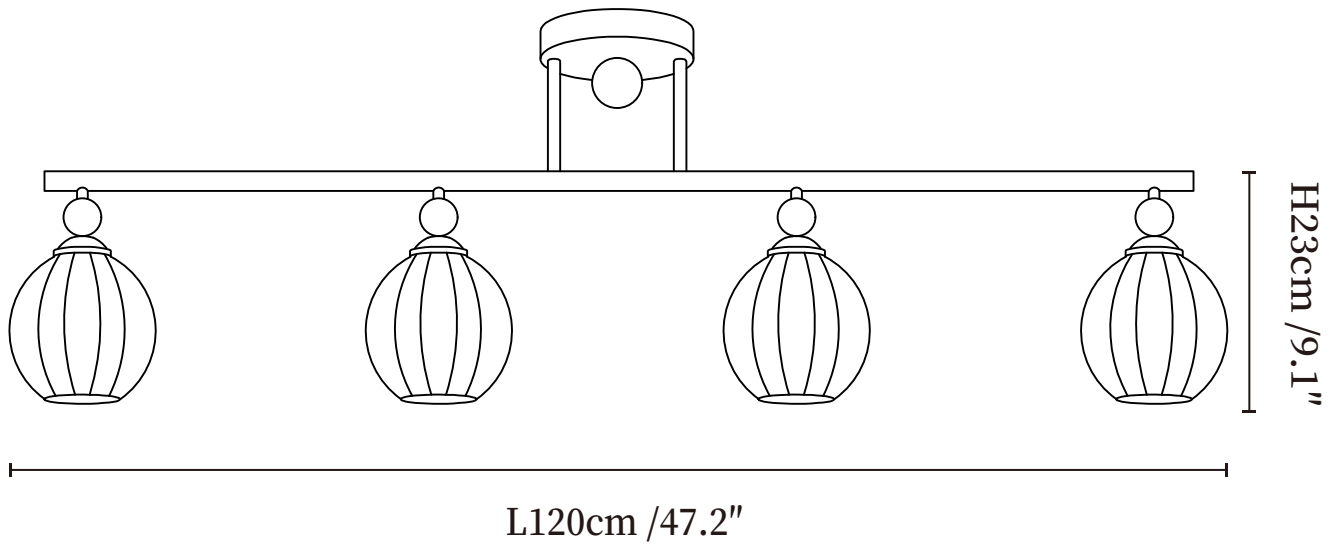

SPECIFICATION SHEET

SPECIFICATION DETAILS

*For custom options, consult factory for details

Fixture Dimensions	L 47.2" x H 7.1"
Light source	E26 or E27 (bulb not included)
Wattage	MAX 40W incandescent bulb or LED equivalent.
Voltage	AC 110-240V
Mounting	Hardwired.
Dimming	Please purchase dimmable light bulbs separately.
Control method	Compatible with common wall switches(not included)
Finishes	Walnut Wood, Gold.
Shade Details	White, Amber.
Material	Metal, Glass, Wood.