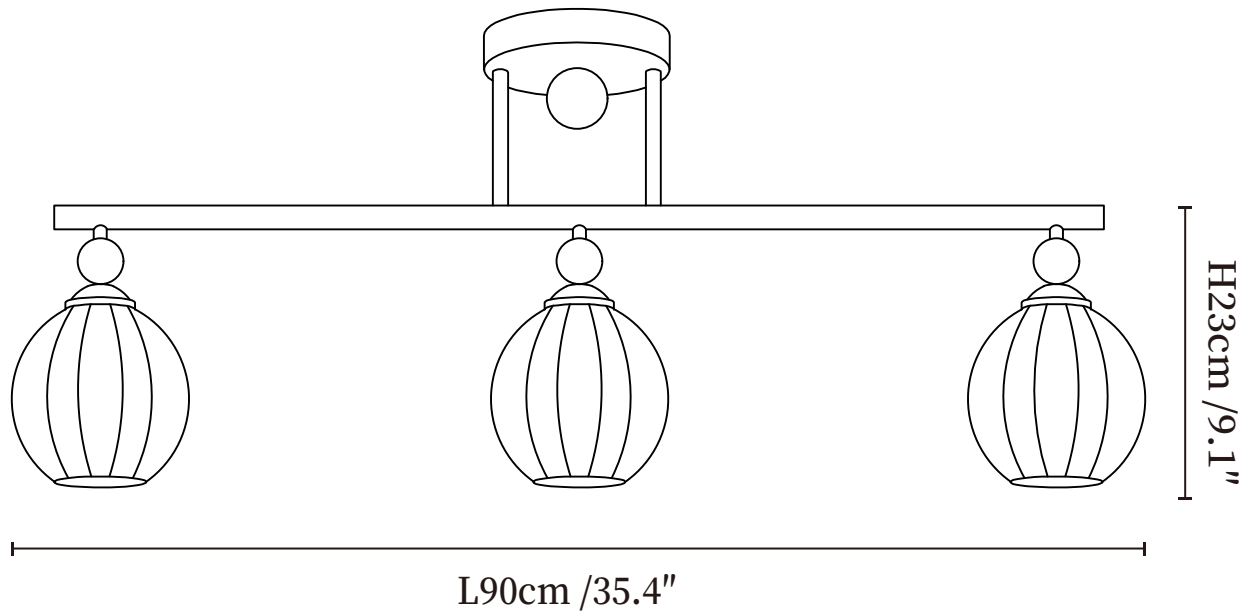

SPECIFICATION SHEET

SPECIFICATION DETAILS

*For custom options, consult factory for details

Fixture Dimensions	L 35.4" x H 7.1"
Light source	E26 or E27 (bulb not included)
Wattage	MAX 40W incandescent bulb or LED equivalent.
Voltage	AC 110-240V
Mounting	Hardwired.
Dimming	Please purchase dimmable light bulbs separately.
Control method	Compatible with common wall switches(not included)
Finishes	Walnut Wood, Gold.
Shade Details	White, Amber.
Material	Metal, Glass, Wood.