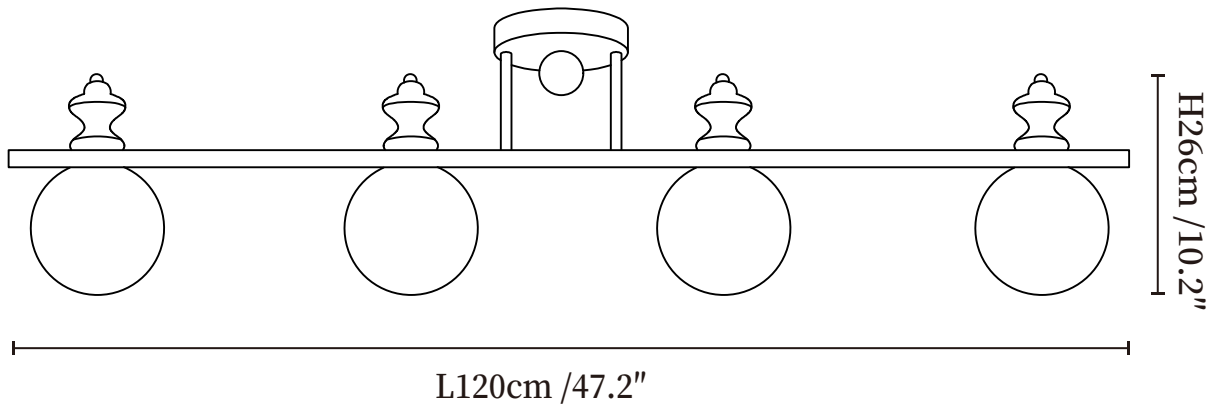

SPECIFICATION SHEET

SPECIFICATION DETAILS

*For custom options, consult factory for details

Fixture Dimensions	L 47.2" x H 7.1"
Light source	E26 or E27 (bulb not included)
Wattage	MAX 40W incandescent bulb or LED equivalent.
Voltage	AC 110-240V
Mounting	Hardwired.
Dimming	Please purchase dimmable light bulbs separately.
Control method	Compatible with common wall switches (not included)
Finishes	Walnut Wood, Gold.
Shade Details	White, Amber.
Material	Metal, Glass, Wood.