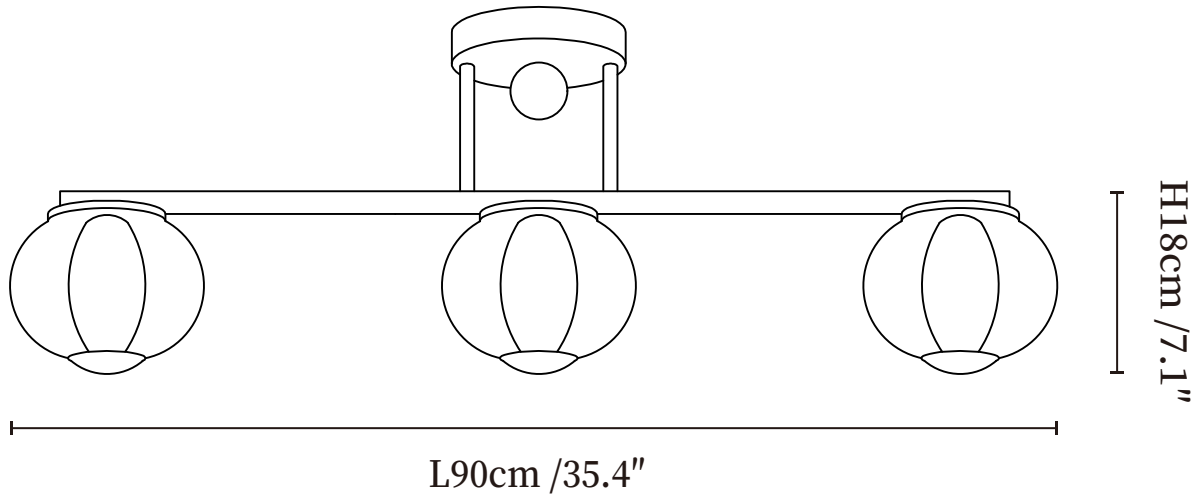

SPECIFICATION SHEET

SPECIFICATION DETAILS

*For custom options, consult factory for details

| | |
|---------------------------|--|
| Fixture Dimensions | L 35.4" x H 7.1" |
| Light source | E26 or E27 (bulb not included) |
| Wattage | MAX 40W incandescent bulb or LED equivalent. |
| Voltage | AC 110-240V |
| Mounting | Hardwired. |
| Dimming | Please purchase dimmable light bulbs separately. |
| Control method | Compatible with common wall switches(not included) |
| Finishes | Walnut Wood, Gold. |
| Shade Details | White, Amber. |
| Material | Metal, Glass, Wood. |

SPECIFICATION SHEET

SPECIFICATION DETAILS

*For custom options, consult factory for details

| | |
|---------------------------|---|
| Fixture Dimensions | L 47.2" x H 7.1" |
| Light source | E26 or E27 (bulb not included) |
| Wattage | MAX 40W incandescent bulb or LED equivalent. |
| Voltage | AC 110-240V |
| Mounting | Hardwired. |
| Dimming | Please purchase dimmable light bulbs separately. |
| Control method | Compatible with common wall switches (not included) |
| Finishes | Walnut Wood, Gold. |
| Shade Details | White, Amber. |
| Material | Metal, Glass, Wood. |

SPECIFICATION SHEET

SPECIFICATION DETAILS

*For custom options, consult factory for details

| | |
|---------------------------|---|
| Fixture Dimensions | L 35.4" x H 7.1" |
| Light source | E26 or E27 (bulb not included) |
| Wattage | MAX 40W incandescent bulb or LED equivalent. |
| Voltage | AC 110-240V |
| Mounting | Hardwired. |
| Dimming | Please purchase dimmable light bulbs separately. |
| Control method | Compatible with common wall switches (not included) |
| Finishes | Walnut Wood, Gold. |
| Shade Details | White, Amber. |
| Material | Metal, Glass, Wood. |