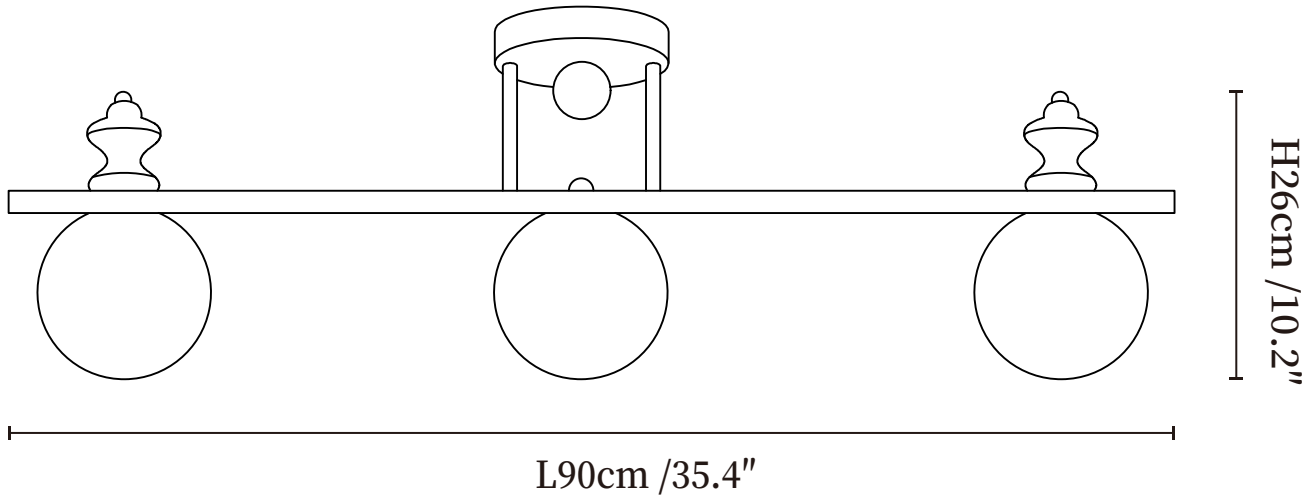

SPECIFICATION SHEET

SPECIFICATION DETAILS

*For custom options, consult factory for details

| | |
|---------------------------|--|
| Fixture Dimensions | L 35.4" x H 7.1" |
| Light source | E26 or E27 (bulb not included) |
| Wattage | MAX 40W incandescent bulb or LED equivalent. |
| Voltage | AC 110-240V |
| Mounting | Hardwired. |
| Dimming | Please purchase dimmable light bulbs separately. |
| Control method | Compatible with common wall switches(not included) |
| Finishes | Walnut Wood, Gold. |
| Shade Details | White, Amber. |
| Material | Metal, Glass, Wood. |

SPECIFICATION SHEET

SPECIFICATION DETAILS

*For custom options, consult factory for details

| | |
|---------------------------|---|
| Fixture Dimensions | L 47.2" x H 7.1" |
| Light source | E26 or E27 (bulb not included) |
| Wattage | MAX 40W incandescent bulb or LED equivalent. |
| Voltage | AC 110-240V |
| Mounting | Hardwired. |
| Dimming | Please purchase dimmable light bulbs separately. |
| Control method | Compatible with common wall switches (not included) |
| Finishes | Walnut Wood, Gold. |
| Shade Details | White, Amber. |
| Material | Metal, Glass, Wood. |

SPECIFICATION SHEET

SPECIFICATION DETAILS

*For custom options, consult factory for details

| | |
|---------------------------|---|
| Fixture Dimensions | L 35.4" x H 7.1" |
| Light source | E26 or E27 (bulb not included) |
| Wattage | MAX 40W incandescent bulb or LED equivalent. |
| Voltage | AC 110-240V |
| Mounting | Hardwired. |
| Dimming | Please purchase dimmable light bulbs separately. |
| Control method | Compatible with common wall switches (not included) |
| Finishes | Walnut Wood, Gold. |
| Shade Details | White, Amber. |
| Material | Metal, Glass, Wood. |