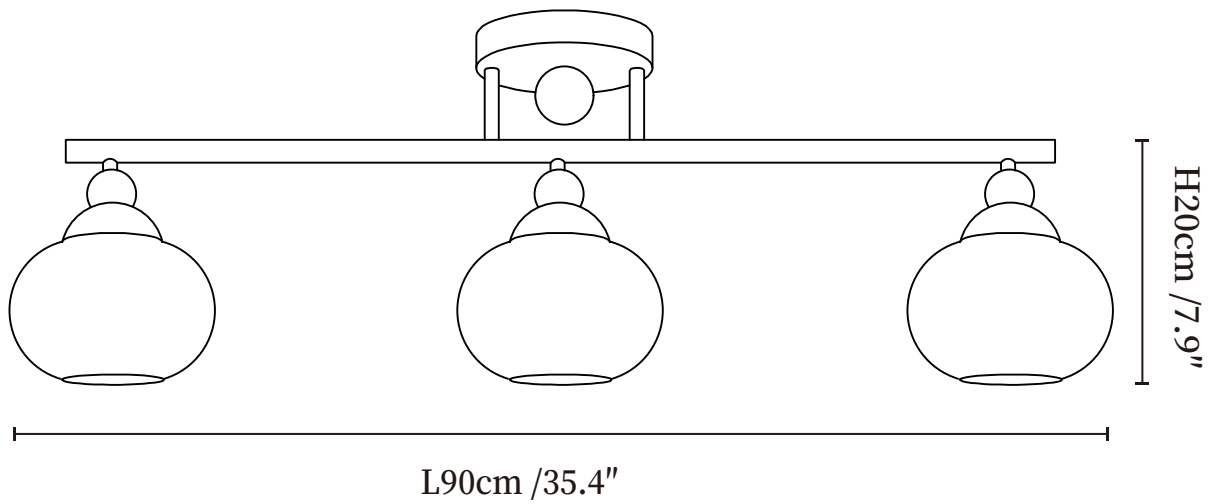

SPECIFICATION SHEET

SPECIFICATION DETAILS

*For custom options, consult factory for details

| | |
|---------------------------|---|
| Fixture Dimensions | L 35.4" x H 7.1" |
| Light source | E26 or E27 (bulb not included) |
| Wattage | MAX 40W incandescent bulb or LED equivalent. |
| Voltage | AC 110-240V |
| Mounting | Hardwired. |
| Dimming | Please purchase dimmable light bulbs separately. |
| Control method | Compatible with common wall switches (not included) |
| Finishes | Walnut Wood, Gold. |
| Shade Details | White, Amber. |
| Material | Metal, Glass, Wood. |

SPECIFICATION SHEET

SPECIFICATION DETAILS

*For custom options, consult factory for details

| | |
|---------------------------|---|
| Fixture Dimensions | L 47.2" x H 7.1" |
| Light source | E26 or E27 (bulb not included) |
| Wattage | MAX 40W incandescent bulb or LED equivalent. |
| Voltage | AC 110-240V |
| Mounting | Hardwired. |
| Dimming | Please purchase dimmable light bulbs separately. |
| Control method | Compatible with common wall switches (not included) |
| Finishes | Walnut Wood, Gold. |
| Shade Details | White, Amber. |
| Material | Metal, Glass, Wood. |