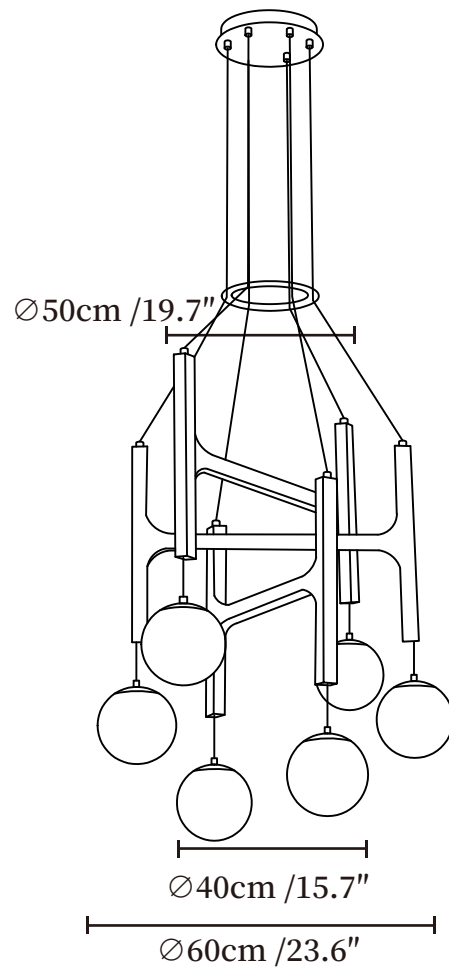

SPECIFICATION SHEET

SPECIFICATION DETAILS

*For custom options, consult factory for details

Fixture Dimensions	Ø 15.7"
Light source	G9 (bulb not included)
Wattage	MAX 5W incandescent bulb or LED equivalent.
Voltage	AC 110-240V
Mounting	Hardwired.
Dimming	Compatible with dimmable bulbs (bulb not included)
Control method	Compatible with common wall switches (not included)
Finishes	Walnut Wood Color, Black.
Shade Details	White.
Material	Solid Wood, Glass, Metal.
Wire Length	The standard length of the suspended wire is 59 "(150 cm) and the length is adjustable.

SPECIFICATION SHEET

SPECIFICATION DETAILS

*For custom options, consult factory for details

Fixture Dimensions	Ø 15.7" + 19.7"
Light source	G9 (bulb not included)
Wattage	MAX 5W incandescent bulb or LED equivalent.
Voltage	AC 110-240V
Mounting	Hardwired.
Dimming	Compatible with dimmable bulbs (bulb not included)
Control method	Compatible with common wall switches (not included)
Finishes	Walnut Wood Color, Black.
Shade Details	White.
Material	Solid Wood, Glass, Metal.
Wire Length	The standard length of the suspended wire is 59 "(150 cm) and the length is adjustable.

SPECIFICATION SHEET

SPECIFICATION DETAILS

*For custom options, consult factory for details

Fixture Dimensions	Ø 15.7" + 19.7" + 23.6"
Light source	G9 (bulb not included)
Wattage	MAX 5W incandescent bulb or LED equivalent.
Voltage	AC 110-240V
Mounting	Hardwired.
Dimming	Compatible with dimmable bulbs (bulb not included)
Control method	Compatible with common wall switches (not included)
Finishes	Walnut Wood Color, Black.
Shade Details	White.
Material	Solid Wood, Glass, Metal.
Wire Length	The standard length of the suspended wire is 59" (150 cm) and the length is adjustable.