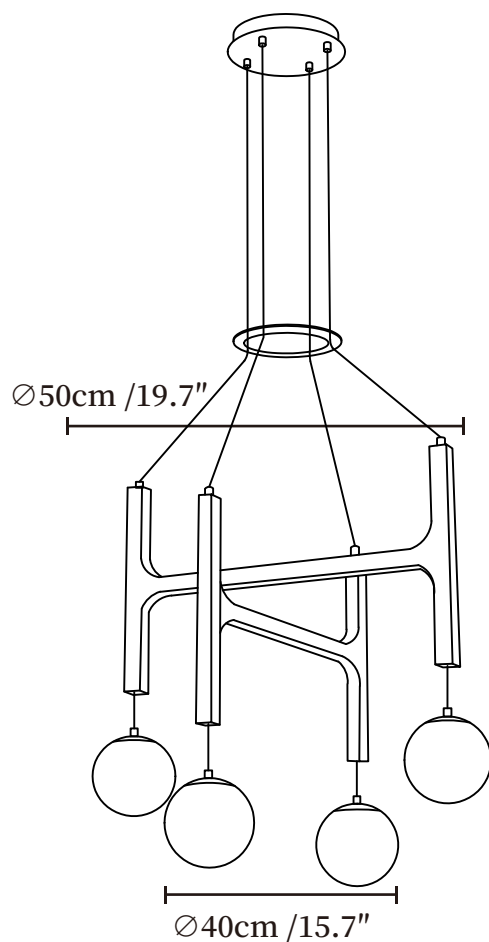

SPECIFICATION SHEET

SPECIFICATION DETAILS

*For custom options, consult factory for details

Fixture Dimensions	Ø 15.7"
Light source	G9 (bulb not included)
Wattage	MAX 5W incandescent bulb or LED equivalent.
Voltage	AC 110-240V
Mounting	Hardwired.
Dimming	Compatible with dimmable bulbs (bulb not included)
Control method	Compatible with common wall switches (not included)
Finishes	Walnut Wood Color, Black.
Shade Details	White.
Material	Solid Wood, Glass, Metal.
Wire Length	The standard length of the suspended wire is 59 "(150 cm) and the length is adjustable.

SPECIFICATION SHEET

SPECIFICATION DETAILS

*For custom options, consult factory for details

Fixture Dimensions	Ø 15.7" + 19.7"
Light source	G9 (bulb not included)
Wattage	MAX 5W incandescent bulb or LED equivalent.
Voltage	AC 110-240V
Mounting	Hardwired.
Dimming	Compatible with dimmable bulbs (bulb not included)
Control method	Compatible with common wall switches (not included)
Finishes	Walnut Wood Color, Black.
Shade Details	White.
Material	Solid Wood, Glass, Metal.
Wire Length	The standard length of the suspended wire is 59 "(150 cm) and the length is adjustable.

SPECIFICATION SHEET

SPECIFICATION DETAILS

*For custom options, consult factory for details

Fixture Dimensions	Ø 15.7" + 19.7" + 23.6"
Light source	G9 (bulb not included)
Wattage	MAX 5W incandescent bulb or LED equivalent.
Voltage	AC 110-240V
Mounting	Hardwired.
Dimming	Compatible with dimmable bulbs (bulb not included)
Control method	Compatible with common wall switches (not included)
Finishes	Walnut Wood Color, Black.
Shade Details	White.
Material	Solid Wood, Glass, Metal.
Wire Length	The standard length of the suspended wire is 59" (150 cm) and the length is adjustable.