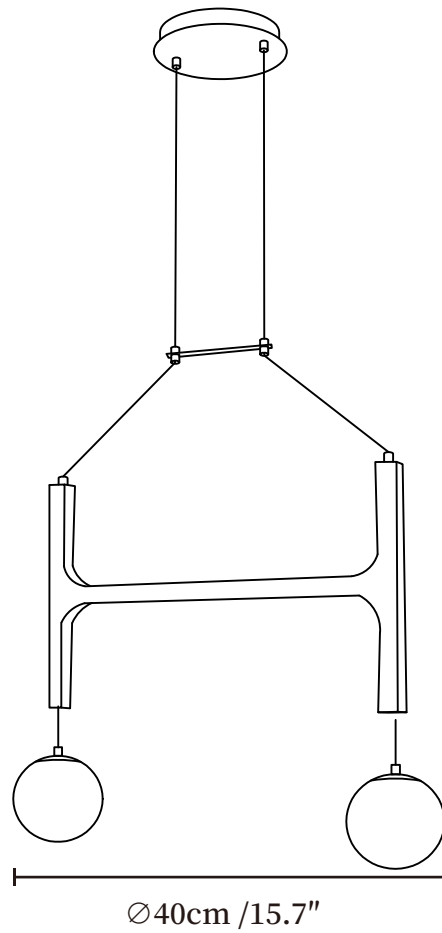

SPECIFICATION SHEET

SPECIFICATION DETAILS

*For custom options, consult factory for details

Fixture Dimensions	Ø 15.7"
Light source	G9 (bulb not included)
Wattage	MAX 5W incandescent bulb or LED equivalent.
Voltage	AC 110-240V
Mounting	Hardwired.
Dimming	Compatible with dimmable bulbs (bulb not included)
Control method	Compatible with common wall switches (not included)
Finishes	Walnut Wood Color, Black.
Shade Details	White.
Material	Solid Wood, Glass, Metal.
Wire Length	The standard length of the suspended wire is 59 "(150 cm) and the length is adjustable.

SPECIFICATION SHEET

SPECIFICATION DETAILS

*For custom options, consult factory for details

Fixture Dimensions	Ø 15.7" + 19.7"
Light source	G9 (bulb not included)
Wattage	MAX 5W incandescent bulb or LED equivalent.
Voltage	AC 110-240V
Mounting	Hardwired.
Dimming	Compatible with dimmable bulbs (bulb not included)
Control method	Compatible with common wall switches (not included)
Finishes	Walnut Wood Color, Black.
Shade Details	White.
Material	Solid Wood, Glass, Metal.
Wire Length	The standard length of the suspended wire is 59 "(150 cm) and the length is adjustable.

SPECIFICATION SHEET

SPECIFICATION DETAILS

*For custom options, consult factory for details

Fixture Dimensions	Ø 15.7" + 19.7" + 23.6"
Light source	G9 (bulb not included)
Wattage	MAX 5W incandescent bulb or LED equivalent.
Voltage	AC 110-240V
Mounting	Hardwired.
Dimming	Compatible with dimmable bulbs (bulb not included)
Control method	Compatible with common wall switches (not included)
Finishes	Walnut Wood Color, Black.
Shade Details	White.
Material	Solid Wood, Glass, Metal.
Wire Length	The standard length of the suspended wire is 59" (150 cm) and the length is adjustable.