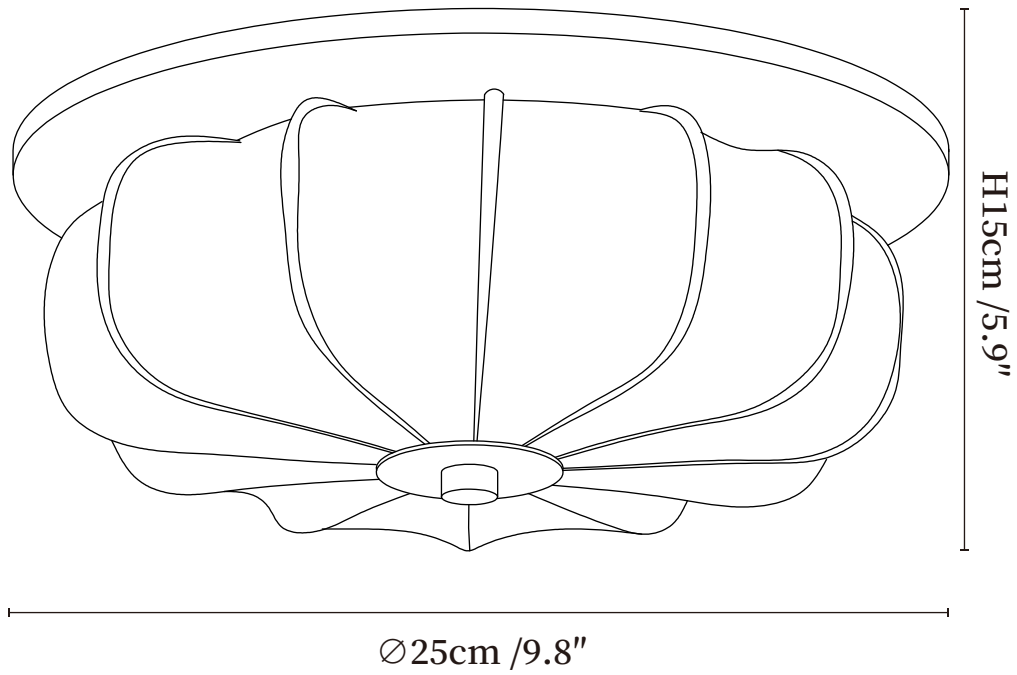

SPECIFICATION SHEET

SPECIFICATION DETAILS

*For custom options, consult factory for details

Fixture Dimensions	Ø 9.8" x H 5.9"
Light source	Integrated LED
Wattage	~8W
Voltage	AC 110-240V
Dimming	Not supported
CRI(Ra)	90+CRI
Mounting	Hardwired.
LED Rated Life	30000 hours
Color Temperature	Warm Light (3000K), Neutral Light (4000K), Cool Light (6000K)
Control method	Compatible with common wall switches(not included)
Finishes	Walnut Color.
Shade Details	Beige.
Material	Wood, Fabric, Metal.