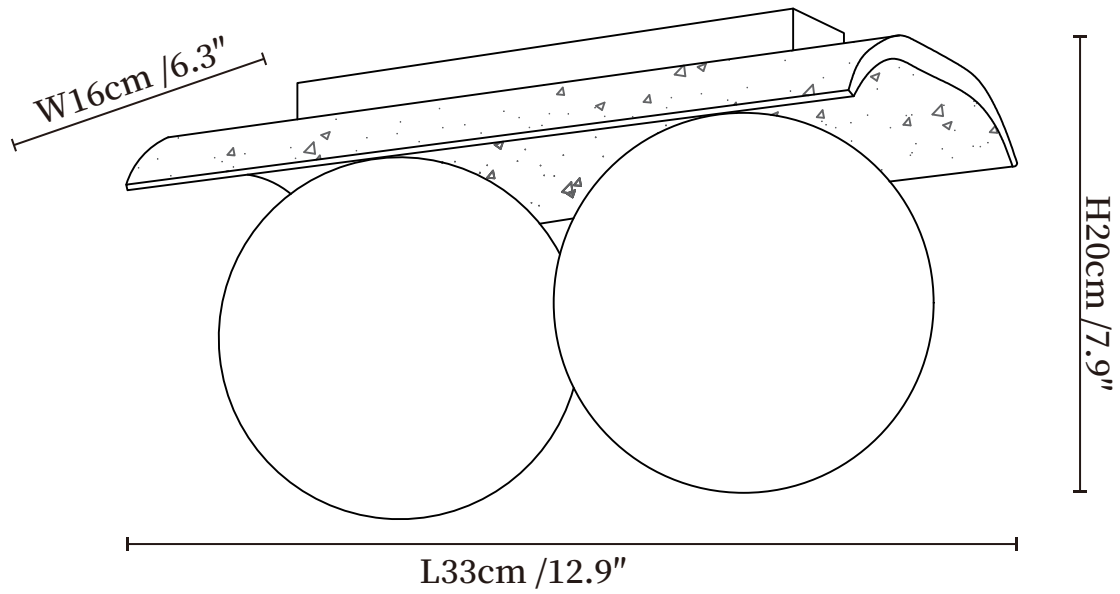

SPECIFICATION SHEET

SPECIFICATION DETAILS

*For custom options, consult factory for details

Fixture Dimensions	L 6.7" x W 6.3" x H 7.9"
Light source	G9 (bulb not included)
Wattage	MAX 5W incandescent bulb or LED equivalent.
Voltage	AC 110-240V
Mounting	Hardwired.
Dimming	Please purchase dimmable light bulbs separately.
Control method	Compatible with common wall switches (not included)
Finishes	Yellow Travertine.
Shade Details	White.
Material	Yellow Travertine, Metal, Glass.

SPECIFICATION SHEET

SPECIFICATION DETAILS

*For custom options, consult factory for details

Fixture Dimensions	L 12.9" x W 6.3" x H 7.9"
Light source	G9 (bulb not included)
Wattage	MAX 5W incandescent bulb or LED equivalent.
Voltage	AC 110-240V
Mounting	Hardwired.
Dimming	Please purchase dimmable light bulbs separately.
Control method	Compatible with common wall switches (not included)
Finishes	Yellow Travertine.
Shade Details	White.
Material	Yellow Travertine, Metal, Glass.

SPECIFICATION SHEET

SPECIFICATION DETAILS

*For custom options, consult factory for details

Fixture Dimensions	L 25.6" x W 6.3" x H 7.9"
Light source	G9 (bulb not included)
Wattage	MAX 5W incandescent bulb or LED equivalent.
Voltage	AC 110-240V
Mounting	Hardwired.
Dimming	Please purchase dimmable light bulbs separately.
Control method	Compatible with common wall switches(not included)
Finishes	Yellow Travertine.
Shade Details	White.
Material	Yellow Travertine, Metal, Glass.

SPECIFICATION SHEET

SPECIFICATION DETAILS

*For custom options, consult factory for details

Fixture Dimensions	L 31.5" x W 6.3" x H 7.9"
Light source	G9 (bulb not included)
Wattage	MAX 5W incandescent bulb or LED equivalent.
Voltage	AC 110-240V
Mounting	Hardwired.
Dimming	Please purchase dimmable light bulbs separately.
Control method	Compatible with common wall switches (not included)
Finishes	Yellow Travertine.
Shade Details	White.
Material	Yellow Travertine, Metal, Glass.