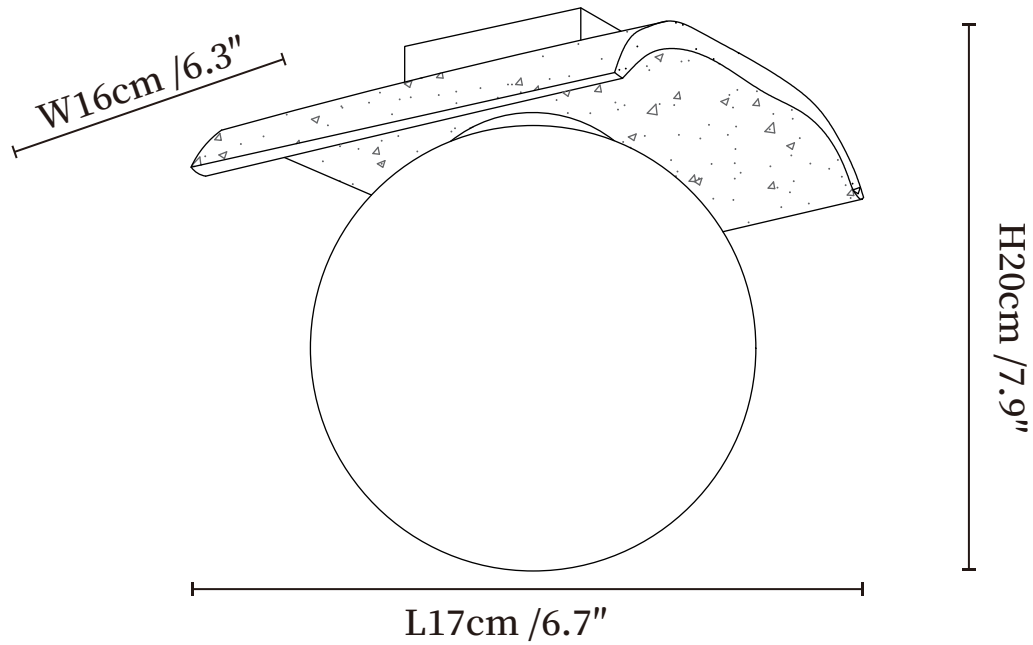

SPECIFICATION SHEET

SPECIFICATION DETAILS

*For custom options, consult factory for details

Fixture Dimensions	L 6.7" x W 6.3" x H 7.9"
Light source	G9 (bulb not included)
Wattage	MAX 5W incandescent bulb or LED equivalent.
Voltage	AC 110-240V
Mounting	Hardwired.
Dimming	Please purchase dimmable light bulbs separately.
Control method	Compatible with common wall switches (not included)
Finishes	Yellow Travertine.
Shade Details	White.
Material	Yellow Travertine, Metal, Glass.

SPECIFICATION SHEET

SPECIFICATION DETAILS

*For custom options, consult factory for details

Fixture Dimensions	L 12.9" x W 6.3" x H 7.9"
Light source	G9 (bulb not included)
Wattage	MAX 5W incandescent bulb or LED equivalent.
Voltage	AC 110-240V
Mounting	Hardwired.
Dimming	Please purchase dimmable light bulbs separately.
Control method	Compatible with common wall switches (not included)
Finishes	Yellow Travertine.
Shade Details	White.
Material	Yellow Travertine, Metal, Glass.

SPECIFICATION SHEET

SPECIFICATION DETAILS

*For custom options, consult factory for details

Fixture Dimensions	L 25.6" x W 6.3" x H 7.9"
Light source	G9 (bulb not included)
Wattage	MAX 5W incandescent bulb or LED equivalent.
Voltage	AC 110-240V
Mounting	Hardwired.
Dimming	Please purchase dimmable light bulbs separately.
Control method	Compatible with common wall switches(not included)
Finishes	Yellow Travertine.
Shade Details	White.
Material	Yellow Travertine, Metal, Glass.

SPECIFICATION SHEET

SPECIFICATION DETAILS

*For custom options, consult factory for details

Fixture Dimensions	L 31.5" x W 6.3" x H 7.9"
Light source	G9 (bulb not included)
Wattage	MAX 5W incandescent bulb or LED equivalent.
Voltage	AC 110-240V
Mounting	Hardwired.
Dimming	Please purchase dimmable light bulbs separately.
Control method	Compatible with common wall switches (not included)
Finishes	Yellow Travertine.
Shade Details	White.
Material	Yellow Travertine, Metal, Glass.