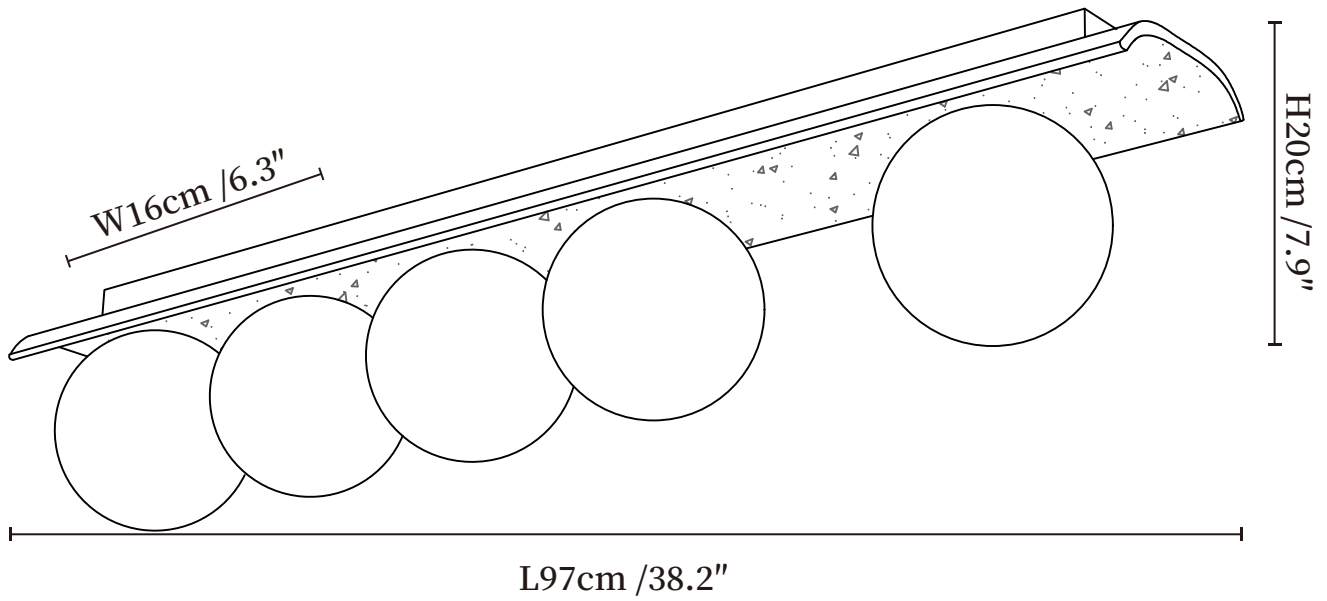

SPECIFICATION SHEET

SPECIFICATION DETAILS

*For custom options, consult factory for details

Fixture Dimensions	L 12.9" x W 6.3" x H 7.9"
Light source	G9 (bulb not included)
Wattage	MAX 5W incandescent bulb or LED equivalent.
Voltage	AC 110-240V
Mounting	Hardwired.
Dimming	Please purchase dimmable light bulbs separately.
Control method	Compatible with common wall switches (not included)
Finishes	Yellow Travertine.
Shade Details	White.
Material	Yellow Travertine, Metal, Glass.

SPECIFICATION SHEET

SPECIFICATION DETAILS

*For custom options, consult factory for details

Fixture Dimensions	L 25.6" x W 6.3" x H 7.9"
Light source	G9 (bulb not included)
Wattage	MAX 5W incandescent bulb or LED equivalent.
Voltage	AC 110-240V
Mounting	Hardwired.
Dimming	Please purchase dimmable light bulbs separately.
Control method	Compatible with common wall switches(not included)
Finishes	Yellow Travertine.
Shade Details	White.
Material	Yellow Travertine, Metal, Glass.

SPECIFICATION SHEET

SPECIFICATION DETAILS

*For custom options, consult factory for details

Fixture Dimensions	L 31.5" x W 6.3" x H 7.9"
Light source	G9 (bulb not included)
Wattage	MAX 5W incandescent bulb or LED equivalent.
Voltage	AC 110-240V
Mounting	Hardwired.
Dimming	Please purchase dimmable light bulbs separately.
Control method	Compatible with common wall switches (not included)
Finishes	Yellow Travertine.
Shade Details	White.
Material	Yellow Travertine, Metal, Glass.

SPECIFICATION SHEET

SPECIFICATION DETAILS

*For custom options, consult factory for details

Fixture Dimensions	L 38.2" x W 6.3" x H 7.9"
Light source	G9 (bulb not included)
Wattage	MAX 5W incandescent bulb or LED equivalent.
Voltage	AC 110-240V
Mounting	Hardwired.
Dimming	Please purchase dimmable light bulbs separately.
Control method	Compatible with common wall switches (not included)
Finishes	Yellow Travertine.
Shade Details	White.
Material	Yellow Travertine, Metal, Glass.