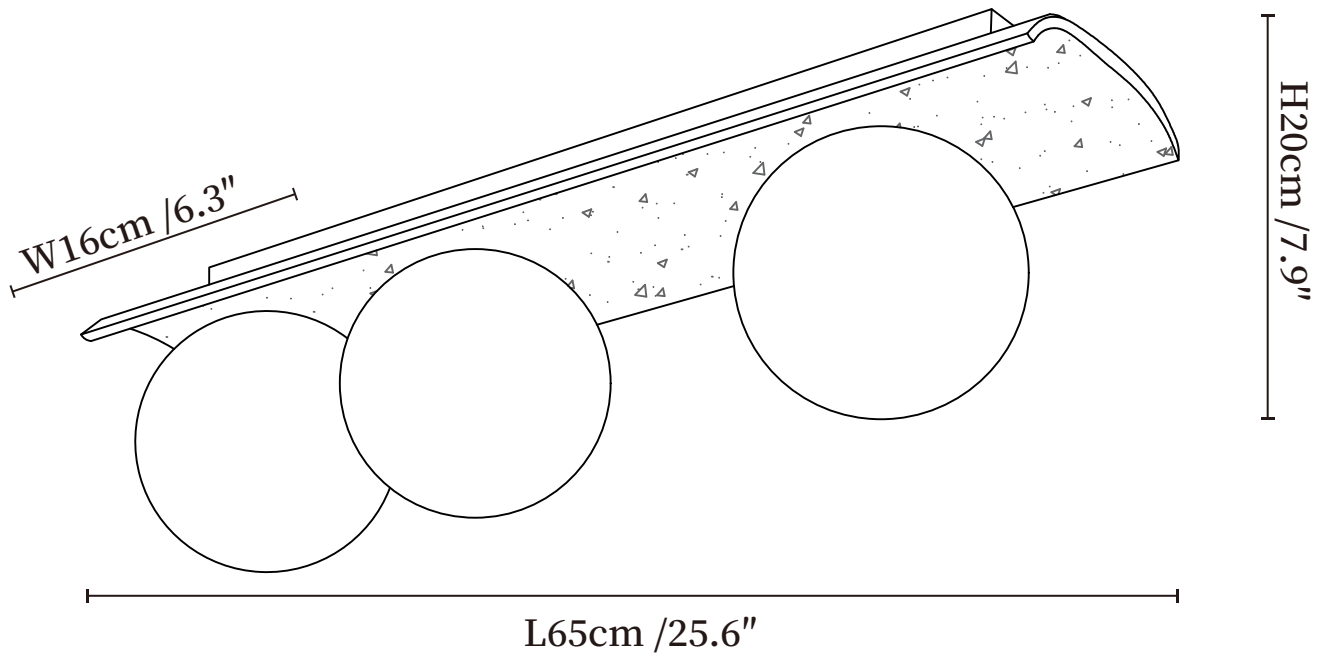

SPECIFICATION SHEET

SPECIFICATION DETAILS

*For custom options, consult factory for details

Fixture Dimensions	L 6.7" x W 6.3" x H 7.9"
Light source	G9 (bulb not included)
Wattage	MAX 5W incandescent bulb or LED equivalent.
Voltage	AC 110-240V
Mounting	Hardwired.
Dimming	Please purchase dimmable light bulbs separately.
Control method	Compatible with common wall switches (not included)
Finishes	Yellow Travertine.
Shade Details	White.
Material	Yellow Travertine, Metal, Glass.

SPECIFICATION SHEET

SPECIFICATION DETAILS

*For custom options, consult factory for details

Fixture Dimensions	L 12.9" x W 6.3" x H 7.9"
Light source	G9 (bulb not included)
Wattage	MAX 5W incandescent bulb or LED equivalent.
Voltage	AC 110-240V
Mounting	Hardwired.
Dimming	Please purchase dimmable light bulbs separately.
Control method	Compatible with common wall switches (not included)
Finishes	Yellow Travertine.
Shade Details	White.
Material	Yellow Travertine, Metal, Glass.

SPECIFICATION SHEET

SPECIFICATION DETAILS

*For custom options, consult factory for details

Fixture Dimensions	L 25.6" x W 6.3" x H 7.9"
Light source	G9 (bulb not included)
Wattage	MAX 5W incandescent bulb or LED equivalent.
Voltage	AC 110-240V
Mounting	Hardwired.
Dimming	Please purchase dimmable light bulbs separately.
Control method	Compatible with common wall switches(not included)
Finishes	Yellow Travertine.
Shade Details	White.
Material	Yellow Travertine, Metal, Glass.

SPECIFICATION SHEET

SPECIFICATION DETAILS

*For custom options, consult factory for details

Fixture Dimensions	L 31.5" x W 6.3" x H 7.9"
Light source	G9 (bulb not included)
Wattage	MAX 5W incandescent bulb or LED equivalent.
Voltage	AC 110-240V
Mounting	Hardwired.
Dimming	Please purchase dimmable light bulbs separately.
Control method	Compatible with common wall switches (not included)
Finishes	Yellow Travertine.
Shade Details	White.
Material	Yellow Travertine, Metal, Glass.