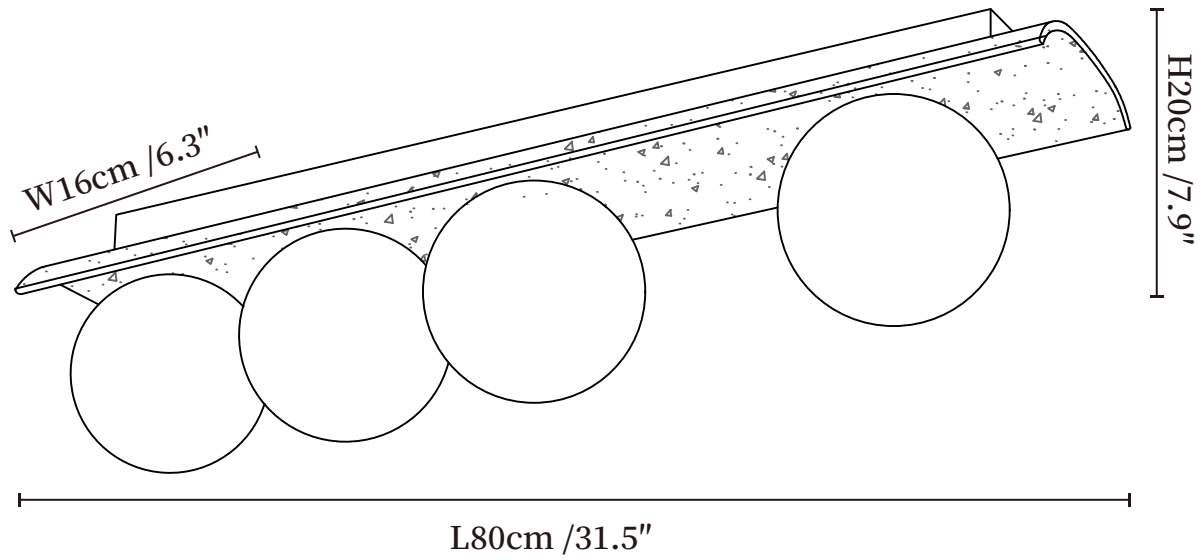

SPECIFICATION SHEET

SPECIFICATION DETAILS

*For custom options, consult factory for details

Fixture Dimensions	L 6.7" x W 6.3" x H 7.9"
Light source	G9 (bulb not included)
Wattage	MAX 5W incandescent bulb or LED equivalent.
Voltage	AC 110-240V
Mounting	Hardwired.
Dimming	Please purchase dimmable light bulbs separately.
Control method	Compatible with common wall switches (not included)
Finishes	Yellow Travertine.
Shade Details	White.
Material	Yellow Travertine, Metal, Glass.

SPECIFICATION SHEET

SPECIFICATION DETAILS

*For custom options, consult factory for details

Fixture Dimensions	L 12.9" x W 6.3" x H 7.9"
Light source	G9 (bulb not included)
Wattage	MAX 5W incandescent bulb or LED equivalent.
Voltage	AC 110-240V
Mounting	Hardwired.
Dimming	Please purchase dimmable light bulbs separately.
Control method	Compatible with common wall switches (not included)
Finishes	Yellow Travertine.
Shade Details	White.
Material	Yellow Travertine, Metal, Glass.

SPECIFICATION SHEET

SPECIFICATION DETAILS

*For custom options, consult factory for details

Fixture Dimensions	L 25.6" x W 6.3" x H 7.9"
Light source	G9 (bulb not included)
Wattage	MAX 5W incandescent bulb or LED equivalent.
Voltage	AC 110-240V
Mounting	Hardwired.
Dimming	Please purchase dimmable light bulbs separately.
Control method	Compatible with common wall switches(not included)
Finishes	Yellow Travertine.
Shade Details	White.
Material	Yellow Travertine, Metal, Glass.

SPECIFICATION SHEET

SPECIFICATION DETAILS

*For custom options, consult factory for details

Fixture Dimensions	L 31.5" x W 6.3" x H 7.9"
Light source	G9 (bulb not included)
Wattage	MAX 5W incandescent bulb or LED equivalent.
Voltage	AC 110-240V
Mounting	Hardwired.
Dimming	Please purchase dimmable light bulbs separately.
Control method	Compatible with common wall switches (not included)
Finishes	Yellow Travertine.
Shade Details	White.
Material	Yellow Travertine, Metal, Glass.