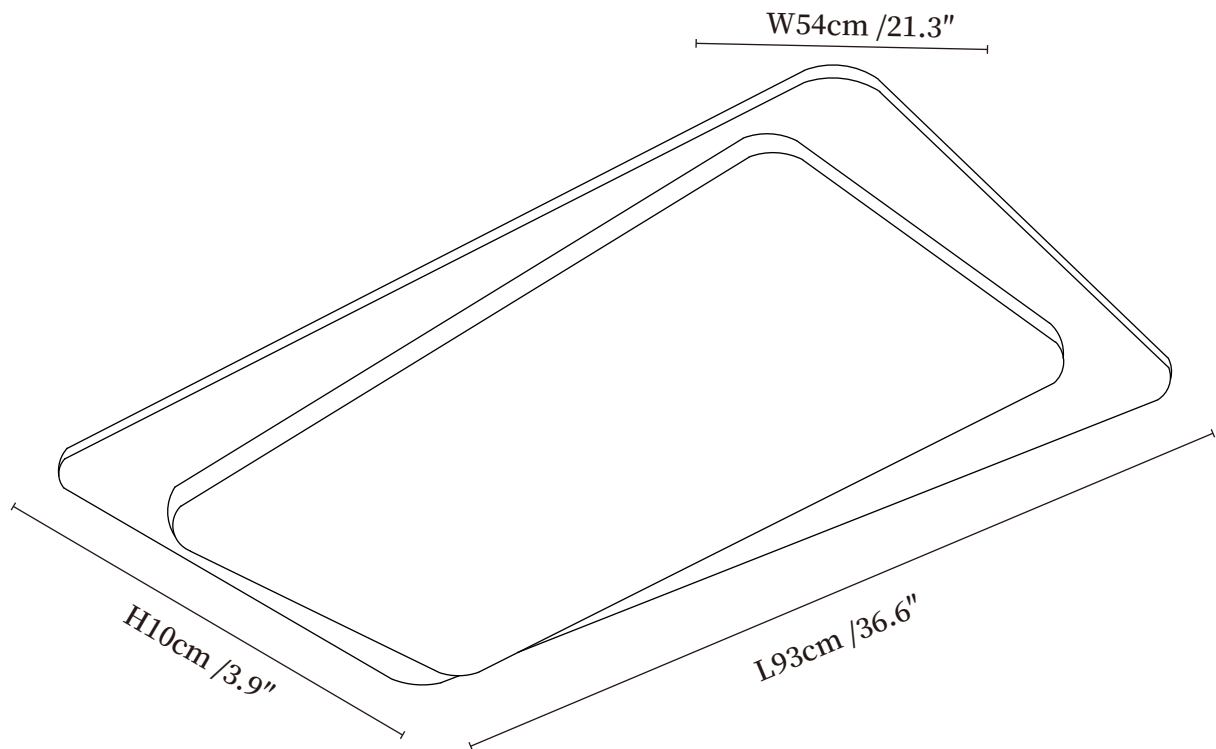

# SPECIFICATION SHEET

---

## SPECIFICATION DETAILS

\*For custom options, consult factory for details

<b>Fixture Dimensions</b>	L 36.6" x H 21.3" x H 3.9"
<b>Light source</b>	Integrated LED
<b>Wattage</b>	~104W
<b>Voltage</b>	AC 110-240V
<b>Dimming</b>	Not supported
<b>CRI(Ra)</b>	90+CRI
<b>Mounting</b>	Hardwired.
<b>LED Rated Life</b>	30000 hours
<b>Color Temperature</b>	Warm Light (3000K), Neutral Light (4000K), Cool Light (6000K)
<b>Control method</b>	Compatible with common wall switches (
<b>Finishes</b>	Yellow Travertine.
<b>Shade Details</b>	White.
<b>Material</b>	Yellow Travertine, Acrylic.