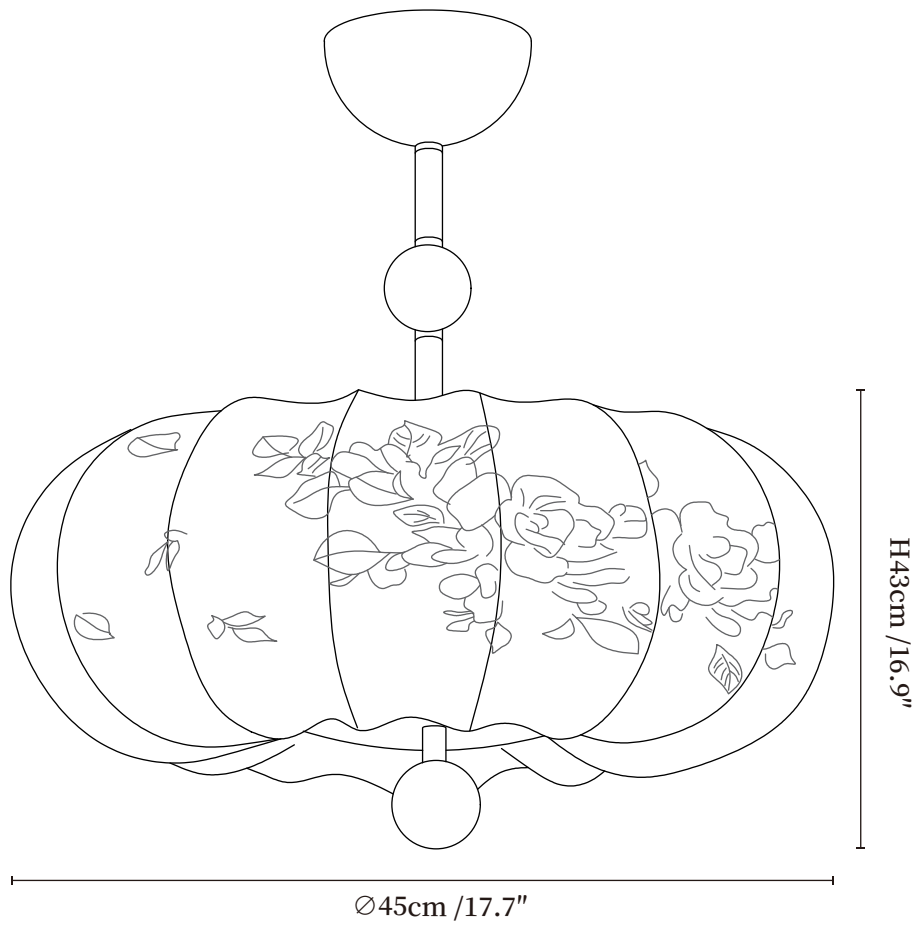

SPECIFICATION SHEET

SPECIFICATION DETAILS

*For custom options, consult factory for details

Fixture Dimensions	Ø 17.7" x H 16.9"
Light source	E26 or E27 (bulb not included)
Wattage	MAX 40W incandescent bulb or LED equivalent.
Voltage	AC 110-240V
Mounting	Hardwired.
Dimming	Compatible with dimmable bulbs (bulb not included)
Control method	Compatible with common wall switches (not included)
Finishes	Walnut wood, Nickel.
Shade Details	White.
Material	Metal, Fabric.