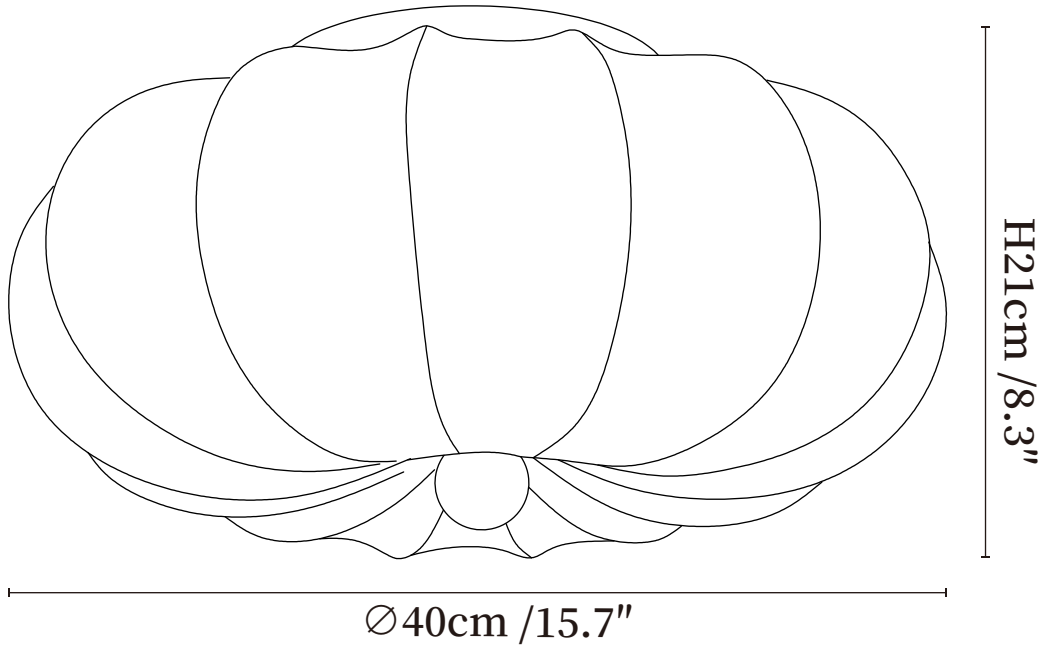

## SPECIFICATION DETAILS

\*For custom options, consult factory for details

<b>Fixture Dimensions</b>	Ø 15.7" x H 8.3" Ø 19.7" x H 9.4"
<b>Light source</b>	Integrated LED
<b>Wattage</b>	~15W
<b>Voltage</b>	AC 110-240V
<b>Dimming</b>	Not supported
<b>CRI(Ra)</b>	90+CRI
<b>Mounting</b>	Hardwired.
<b>LED Rated Life</b>	30000 hours
<b>Color Temperature</b>	Warm Light (3000K), Neutral Light (4000K), Cool Light (6000K)
<b>Control method</b>	Compatible with common wall switches (
<b>Finishes</b>	Walnut Color.
<b>Shade Details</b>	White.
<b>Material</b>	Silk, Wood, Metal.