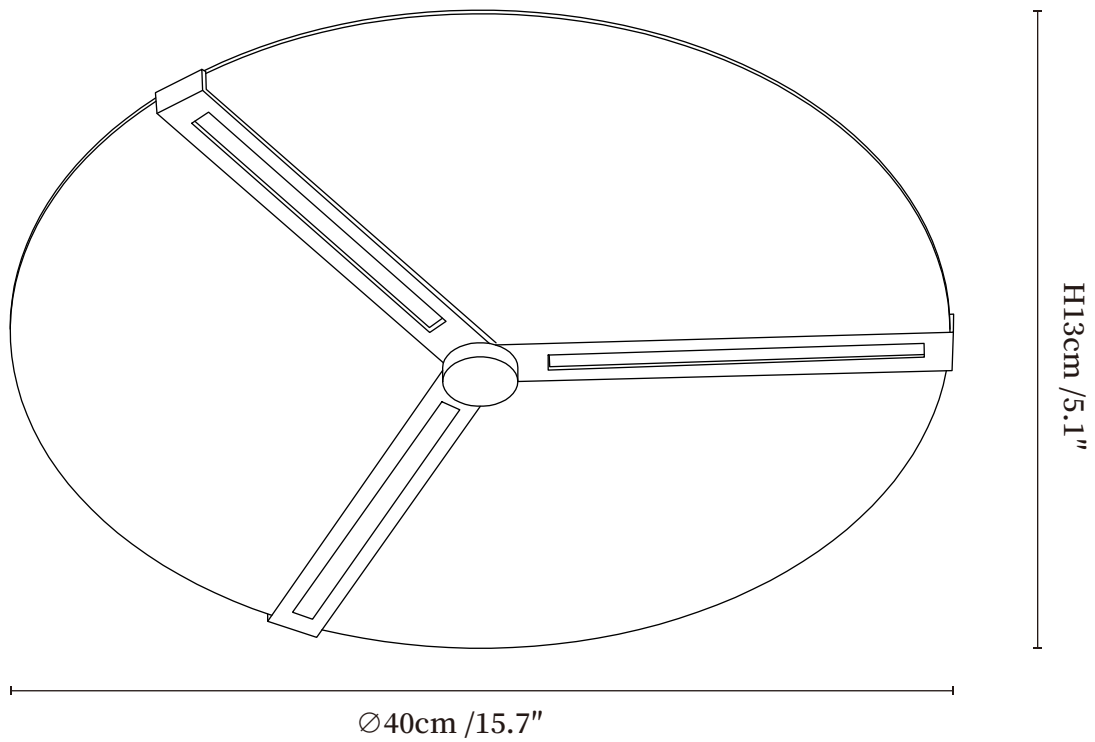

## SPECIFICATION DETAILS

\*For custom options, consult factory for details

<b>Fixture Dimensions</b>	$\text{Ø} 11.8'' \times \text{H} 5.1'' \text{ } \text{Ø} 15.7'' \times \text{H} 5.1''$
<b>Light source</b>	G9(bulb not included)
<b>Wattage</b>	MAX5W incandescent bulb or LED equivalent.
<b>Voltage</b>	AC 110-240V
<b>Mounting</b>	Hardwired.
<b>Dimming</b>	Please purchase dimmable light bulbs separately.
<b>Control method</b>	Compatible with common wall switches(not included)
<b>Finishes</b>	Gold.
<b>Shade Details</b>	White.
<b>Material</b>	Metal, Alabaster.