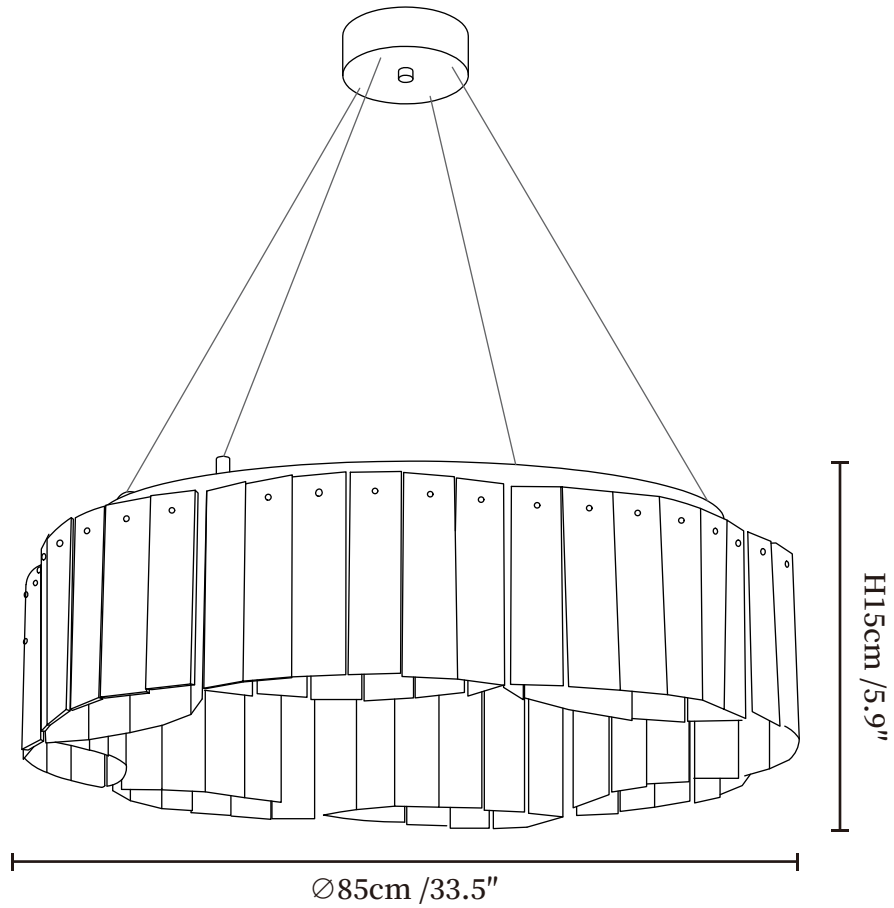

SPECIFICATION SHEET

SPECIFICATION DETAILS

*For custom options, consult factory for details

Fixture Dimensions	Ø 21.7" x H 5.9"
Light source	G9(bulb not included)
Wattage	MAX5W incandescent bulb or LED equivalent.
Voltage	AC 110-240V
Mounting	Hardwired.
Dimming	Compatible with dimmable bulbs (bulb not included)
Control method	Compatible with common wall switches(not included)
Finishes	Gold.
Shade Details	White.
Material	Metal, Alabaster.
Wire Length	The standard length of the suspended wire is 59 "(150 cm) and the length is adjustable.

SPECIFICATION SHEET

SPECIFICATION DETAILS

*For custom options, consult factory for details

Fixture Dimensions	Ø 33.5" x H 5.9"
Light source	G9(bulb not included)
Wattage	MAX5W incandescent bulb or LED equivalent.
Voltage	AC 110-240V
Mounting	Hardwired.
Dimming	Compatible with dimmable bulbs (bulb not included)
Control method	Compatible with common wall switches(not included)
Finishes	Gold.
Shade Details	White.
Material	Metal, Alabaster.
Wire Length	The standard length of the suspended wire is 59 "(150 cm) and the length is adjustable.

SPECIFICATION SHEET

SPECIFICATION DETAILS

*For custom options, consult factory for details

Fixture Dimensions	Ø 21.7" + Ø 33.5" x H 5.9"
Light source	G9(bulb not included)
Wattage	MAX5W incandescent bulb or LED equivalent.
Voltage	AC 110-240V
Mounting	Hardwired.
Dimming	Compatible with dimmable bulbs (bulb not included)
Control method	Compatible with common wall switches(not included)
Finishes	Gold.
Shade Details	White.
Material	Metal, Alabaster.
Wire Length	The standard length of the suspended wire is 59 "(150 cm) and the length is adjustable.