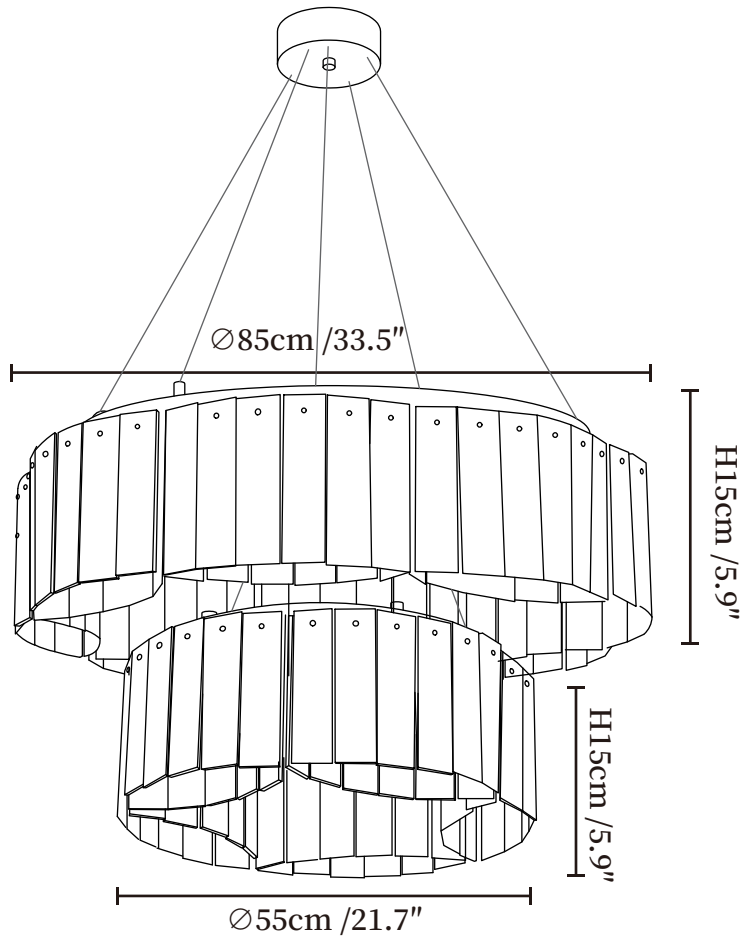

SPECIFICATION SHEET

SPECIFICATION DETAILS

*For custom options, consult factory for details

Fixture Dimensions	Ø 21.7" x H 5.9"
Light source	G9(bulb not included)
Wattage	MAX5W incandescent bulb or LED equivalent.
Voltage	AC 110-240V
Mounting	Hardwired.
Dimming	Compatible with dimmable bulbs (bulb not included)
Control method	Compatible with common wall switches(not included)
Finishes	Gold.
Shade Details	White.
Material	Metal, Alabaster.
Wire Length	The standard length of the suspended wire is 59 "(150 cm) and the length is adjustable.

SPECIFICATION SHEET

SPECIFICATION DETAILS

*For custom options, consult factory for details

Fixture Dimensions	Ø 33.5" x H 5.9"
Light source	G9(bulb not included)
Wattage	MAX5W incandescent bulb or LED equivalent.
Voltage	AC 110-240V
Mounting	Hardwired.
Dimming	Compatible with dimmable bulbs (bulb not included)
Control method	Compatible with common wall switches(not included)
Finishes	Gold.
Shade Details	White.
Material	Metal, Alabaster.
Wire Length	The standard length of the suspended wire is 59 "(150 cm) and the length is adjustable.

SPECIFICATION SHEET

SPECIFICATION DETAILS

*For custom options, consult factory for details

Fixture Dimensions	Ø 21.7" + Ø 33.5" x H 5.9"
Light source	G9(bulb not included)
Wattage	MAX5W incandescent bulb or LED equivalent.
Voltage	AC 110-240V
Mounting	Hardwired.
Dimming	Compatible with dimmable bulbs (bulb not included)
Control method	Compatible with common wall switches(not included)
Finishes	Gold.
Shade Details	White.
Material	Metal, Alabaster.
Wire Length	The standard length of the suspended wire is 59 "(150 cm) and the length is adjustable.