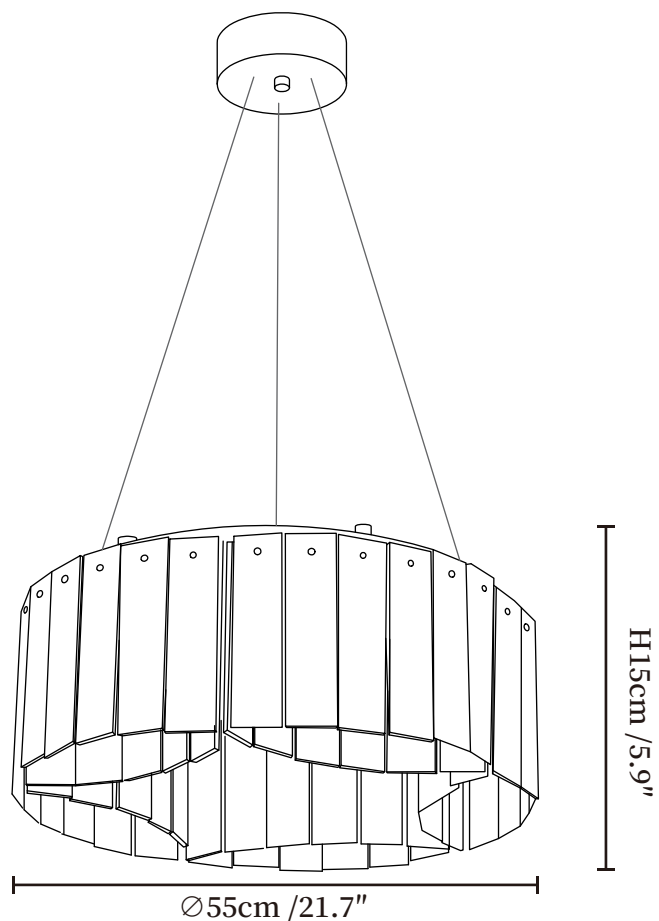

SPECIFICATION SHEET

SPECIFICATION DETAILS

*For custom options, consult factory for details

Fixture Dimensions	Ø 21.7" x H 5.9"
Light source	G9(bulb not included)
Wattage	MAX5W incandescent bulb or LED equivalent.
Voltage	AC 110-240V
Mounting	Hardwired.
Dimming	Compatible with dimmable bulbs (bulb not included)
Control method	Compatible with common wall switches(not included)
Finishes	Gold.
Shade Details	White.
Material	Metal, Alabaster.
Wire Length	The standard length of the suspended wire is 59 "(150 cm) and the length is adjustable.

SPECIFICATION SHEET

SPECIFICATION DETAILS

*For custom options, consult factory for details

Fixture Dimensions	Ø 33.5" x H 5.9"
Light source	G9(bulb not included)
Wattage	MAX5W incandescent bulb or LED equivalent.
Voltage	AC 110-240V
Mounting	Hardwired.
Dimming	Compatible with dimmable bulbs (bulb not included)
Control method	Compatible with common wall switches(not included)
Finishes	Gold.
Shade Details	White.
Material	Metal, Alabaster.
Wire Length	The standard length of the suspended wire is 59 "(150 cm) and the length is adjustable.

SPECIFICATION SHEET

SPECIFICATION DETAILS

*For custom options, consult factory for details

Fixture Dimensions	Ø 21.7" + Ø 33.5" x H 5.9"
Light source	G9(bulb not included)
Wattage	MAX5W incandescent bulb or LED equivalent.
Voltage	AC 110-240V
Mounting	Hardwired.
Dimming	Compatible with dimmable bulbs (bulb not included)
Control method	Compatible with common wall switches(not included)
Finishes	Gold.
Shade Details	White.
Material	Metal, Alabaster.
Wire Length	The standard length of the suspended wire is 59 "(150 cm) and the length is adjustable.