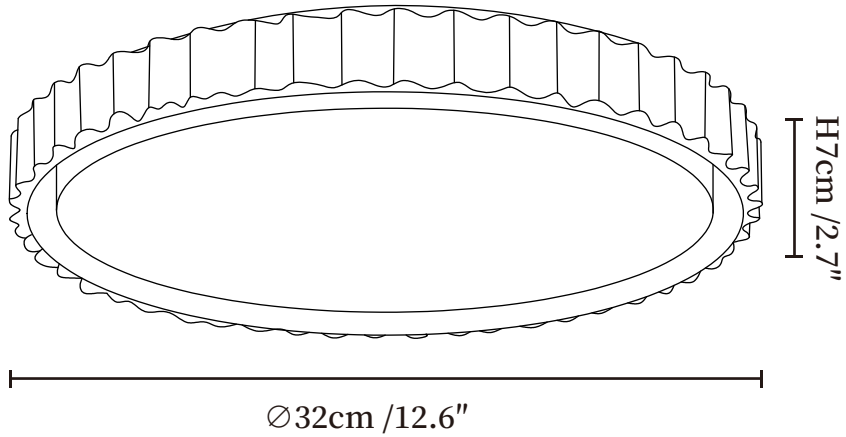

## SPECIFICATION DETAILS

\*For custom options, consult factory for details

<b>Fixture Dimensions</b>	$\text{Ø} 12.6'' \times \text{H} 2.7''$
<b>Light source</b>	Integrated LED
<b>Wattage</b>	~18W
<b>Voltage</b>	AC 110-240V
<b>Dimming</b>	Not supported
<b>CRI(Ra)</b>	90+CRI
<b>Mounting</b>	Hardwired.
<b>LED Rated Life</b>	30000 hours
<b>Color Temperature</b>	Warm Light (3000K), Neutral Light (4000K), Cool Light (6000K)
<b>Control method</b>	Compatible with common wall switches (not included)
<b>Finishes</b>	Yellow Travertine, Wood Color, Walnut Color.
<b>Shade Details</b>	White.
<b>Material</b>	Yellow Travertine, Acrylic, Wood.

## SPECIFICATION DETAILS

\*For custom options, consult factory for details

<b>Fixture Dimensions</b>	Ø 16.9" x H 2.7"
<b>Light source</b>	Integrated LED
<b>Wattage</b>	~36W
<b>Voltage</b>	AC 110-240V
<b>Dimming</b>	Not supported
<b>CRI(Ra)</b>	90+CRI
<b>Mounting</b>	Hardwired.
<b>LED Rated Life</b>	30000 hours
<b>Color Temperature</b>	Warm Light (3000K), Neutral Light (4000K), Cool Light (6000K)
<b>Control method</b>	Compatible with common wall switches (not included)
<b>Finishes</b>	Yellow Travertine, Wood Color, Walnut Color.
<b>Shade Details</b>	White.
<b>Material</b>	Yellow Travertine, Acrylic, Wood.

## SPECIFICATION DETAILS

\*For custom options, consult factory for details

<b>Fixture Dimensions</b>	Ø 21.7" x H 2.7"
<b>Light source</b>	Integrated LED
<b>Wattage</b>	~48W
<b>Voltage</b>	AC 110-240V
<b>Dimming</b>	Not supported
<b>CRI(Ra)</b>	90+CRI
<b>Mounting</b>	Hardwired.
<b>LED Rated Life</b>	30000 hours
<b>Color Temperature</b>	Warm Light (3000K), Neutral Light (4000K), Cool Light (6000K)
<b>Control method</b>	Compatible with common wall switches (not included)
<b>Finishes</b>	Yellow Travertine, Wood Color, Walnut Color.
<b>Shade Details</b>	White.
<b>Material</b>	Yellow Travertine, Acrylic, Wood.