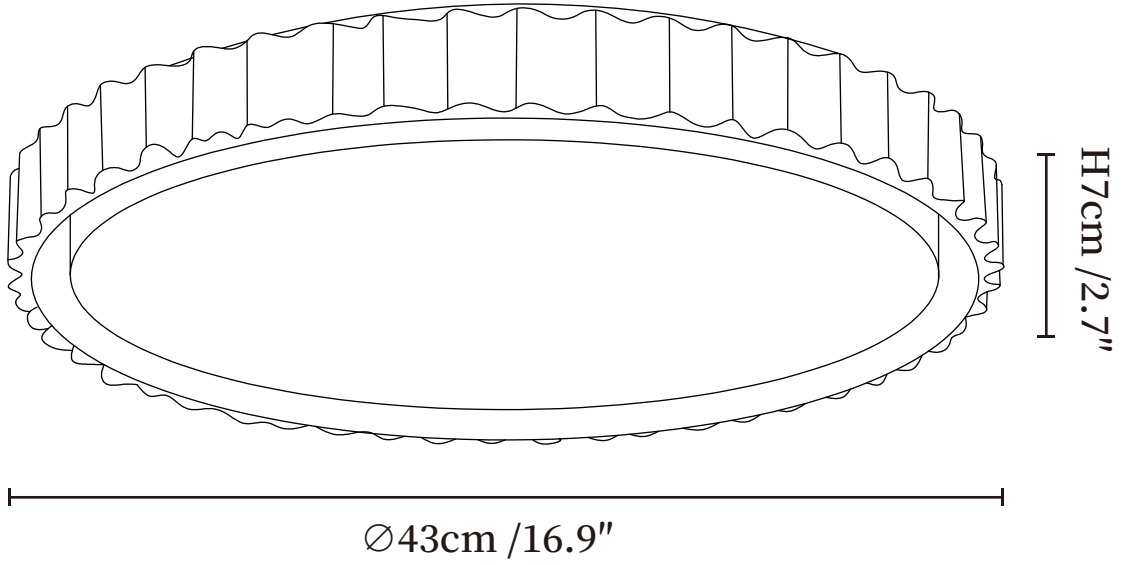

## SPECIFICATION DETAILS

\*For custom options, consult factory for details

<b>Fixture Dimensions</b>	$\text{Ø} 12.6'' \times \text{H} 2.7''$
<b>Light source</b>	Integrated LED
<b>Wattage</b>	~18W
<b>Voltage</b>	AC 110-240V
<b>Dimming</b>	Not supported
<b>CRI(Ra)</b>	90+CRI
<b>Mounting</b>	Hardwired.
<b>LED Rated Life</b>	30000 hours
<b>Color Temperature</b>	Warm Light (3000K), Neutral Light (4000K), Cool Light (6000K)
<b>Control method</b>	Compatible with common wall switches (not included)
<b>Finishes</b>	Yellow Travertine, Wood Color, Walnut Color.
<b>Shade Details</b>	White.
<b>Material</b>	Yellow Travertine, Acrylic, Wood.

## SPECIFICATION DETAILS

\*For custom options, consult factory for details

<b>Fixture Dimensions</b>	Ø 16.9" x H 2.7"
<b>Light source</b>	Integrated LED
<b>Wattage</b>	~36W
<b>Voltage</b>	AC 110-240V
<b>Dimming</b>	Not supported
<b>CRI(Ra)</b>	90+CRI
<b>Mounting</b>	Hardwired.
<b>LED Rated Life</b>	30000 hours
<b>Color Temperature</b>	Warm Light (3000K), Neutral Light (4000K), Cool Light (6000K)
<b>Control method</b>	Compatible with common wall switches (not included)
<b>Finishes</b>	Yellow Travertine, Wood Color, Walnut Color.
<b>Shade Details</b>	White.
<b>Material</b>	Yellow Travertine, Acrylic, Wood.

## SPECIFICATION DETAILS

\*For custom options, consult factory for details

<b>Fixture Dimensions</b>	Ø 21.7" x H 2.7"
<b>Light source</b>	Integrated LED
<b>Wattage</b>	~48W
<b>Voltage</b>	AC 110-240V
<b>Dimming</b>	Not supported
<b>CRI(Ra)</b>	90+CRI
<b>Mounting</b>	Hardwired.
<b>LED Rated Life</b>	30000 hours
<b>Color Temperature</b>	Warm Light (3000K), Neutral Light (4000K), Cool Light (6000K)
<b>Control method</b>	Compatible with common wall switches (not included)
<b>Finishes</b>	Yellow Travertine, Wood Color, Walnut Color.
<b>Shade Details</b>	White.
<b>Material</b>	Yellow Travertine, Acrylic, Wood.