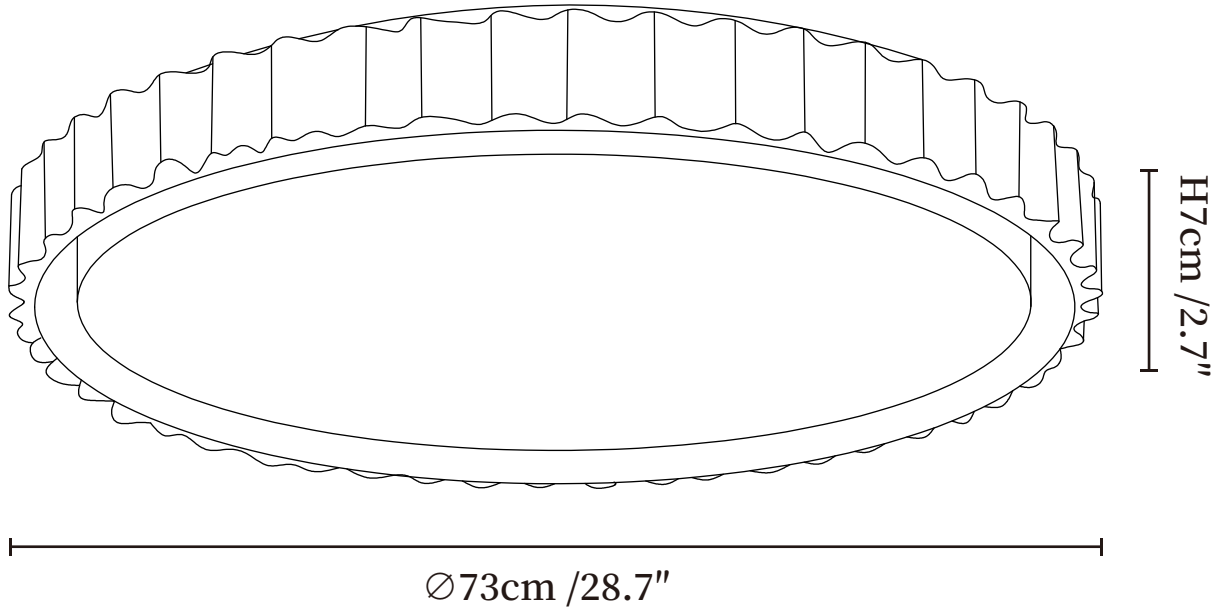

SPECIFICATION SHEET

SPECIFICATION DETAILS

*For custom options, consult factory for details

Fixture Dimensions	$\text{Ø} 28.7'' \times H 2.7''$
Light source	Integrated LED
Wattage	~96W
Voltage	AC 110-240V
Dimming	Not supported
CRI(Ra)	90+CRI
Mounting	Hardwired.
LED Rated Life	30000 hours
Color Temperature	Warm Light (3000K), Neutral Light (4000K), Cool Light (6000K)
Control method	Compatible with common wall switches (not included)
Finishes	Yellow Travertine, Wood Color, Walnut Color.
Shade Details	White.
Material	Yellow Travertine, Acrylic, Wood.