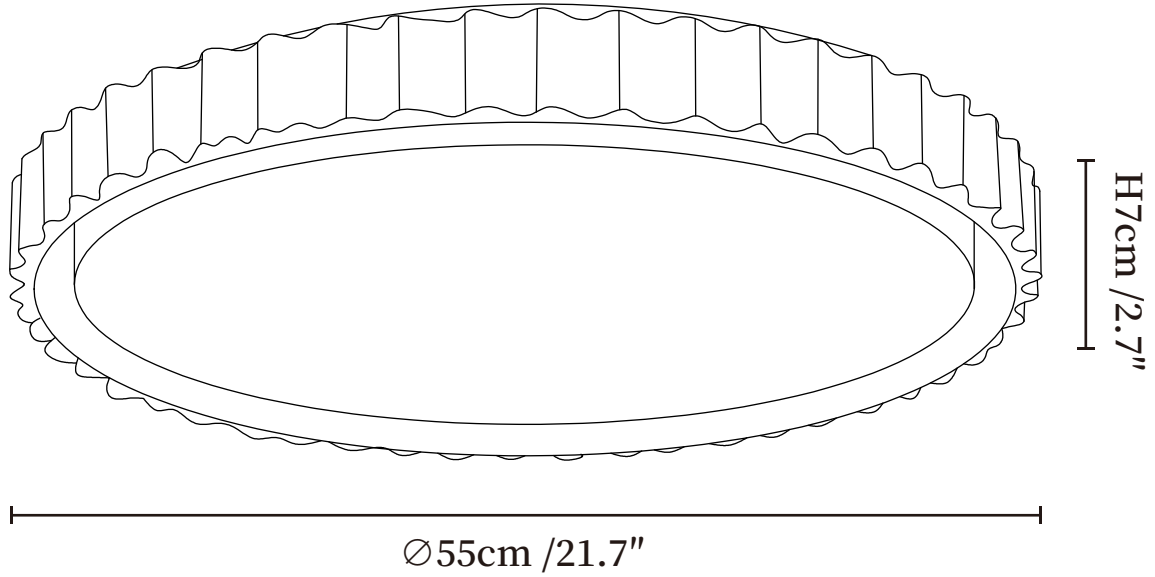

## SPECIFICATION DETAILS

\*For custom options, consult factory for details

<b>Fixture Dimensions</b>	$\text{Ø} 12.6'' \times \text{H} 2.7''$
<b>Light source</b>	Integrated LED
<b>Wattage</b>	~18W
<b>Voltage</b>	AC 110-240V
<b>Dimming</b>	Not supported
<b>CRI(Ra)</b>	90+CRI
<b>Mounting</b>	Hardwired.
<b>LED Rated Life</b>	30000 hours
<b>Color Temperature</b>	Warm Light (3000K), Neutral Light (4000K), Cool Light (6000K)
<b>Control method</b>	Compatible with common wall switches (not included)
<b>Finishes</b>	Yellow Travertine, Wood Color, Walnut Color.
<b>Shade Details</b>	White.
<b>Material</b>	Yellow Travertine, Acrylic, Wood.

## SPECIFICATION DETAILS

\*For custom options, consult factory for details

<b>Fixture Dimensions</b>	Ø 16.9" x H 2.7"
<b>Light source</b>	Integrated LED
<b>Wattage</b>	~36W
<b>Voltage</b>	AC 110-240V
<b>Dimming</b>	Not supported
<b>CRI(Ra)</b>	90+CRI
<b>Mounting</b>	Hardwired.
<b>LED Rated Life</b>	30000 hours
<b>Color Temperature</b>	Warm Light (3000K), Neutral Light (4000K), Cool Light (6000K)
<b>Control method</b>	Compatible with common wall switches (not included)
<b>Finishes</b>	Yellow Travertine, Wood Color, Walnut Color.
<b>Shade Details</b>	White.
<b>Material</b>	Yellow Travertine, Acrylic, Wood.

## SPECIFICATION DETAILS

\*For custom options, consult factory for details

<b>Fixture Dimensions</b>	Ø 21.7" x H 2.7"
<b>Light source</b>	Integrated LED
<b>Wattage</b>	~48W
<b>Voltage</b>	AC 110-240V
<b>Dimming</b>	Not supported
<b>CRI(Ra)</b>	90+CRI
<b>Mounting</b>	Hardwired.
<b>LED Rated Life</b>	30000 hours
<b>Color Temperature</b>	Warm Light (3000K), Neutral Light (4000K), Cool Light (6000K)
<b>Control method</b>	Compatible with common wall switches (not included)
<b>Finishes</b>	Yellow Travertine, Wood Color, Walnut Color.
<b>Shade Details</b>	White.
<b>Material</b>	Yellow Travertine, Acrylic, Wood.