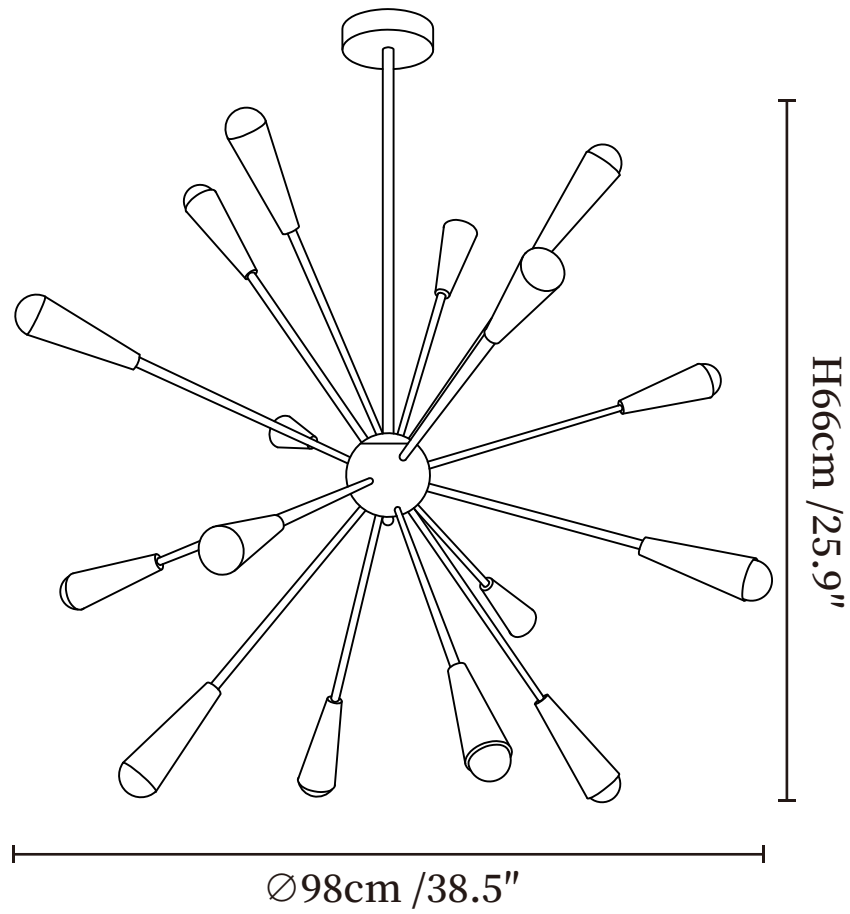

SPECIFICATION SHEET

SPECIFICATION DETAILS

*For custom options, consult factory for details

Fixture Dimensions	Ø 30.7" x H 24.4"
Light source	G9 (bulb not included)
Wattage	MAX5W incandescent bulb or LED equivalent.
Voltage	AC 110-240V
Mounting	Hardwired.
Dimming	Compatible with dimmable bulbs (bulb not included)
Control method	Compatible with common wall switches(not included)
Finishes	Gold.
Shade Details	Multicolor.
Material	Metal, Glass.
Rod Length	Suspension rod is 19.7", and can be spliced as needed.

SPECIFICATION SHEET

SPECIFICATION DETAILS

*For custom options, consult factory for details

Fixture Dimensions	Ø 38.5" x H 25.9"
Light source	G9 (bulb not included)
Wattage	MAX5W incandescent bulb or LED equivalent.
Voltage	AC 110-240V
Mounting	Hardwired.
Dimming	Compatible with dimmable bulbs (bulb not included)
Control method	Compatible with common wall switches(not included)
Finishes	Gold.
Shade Details	Multicolor.
Material	Metal, Glass.
Rod Length	Suspension rod is 19.7", and can be spliced as needed.