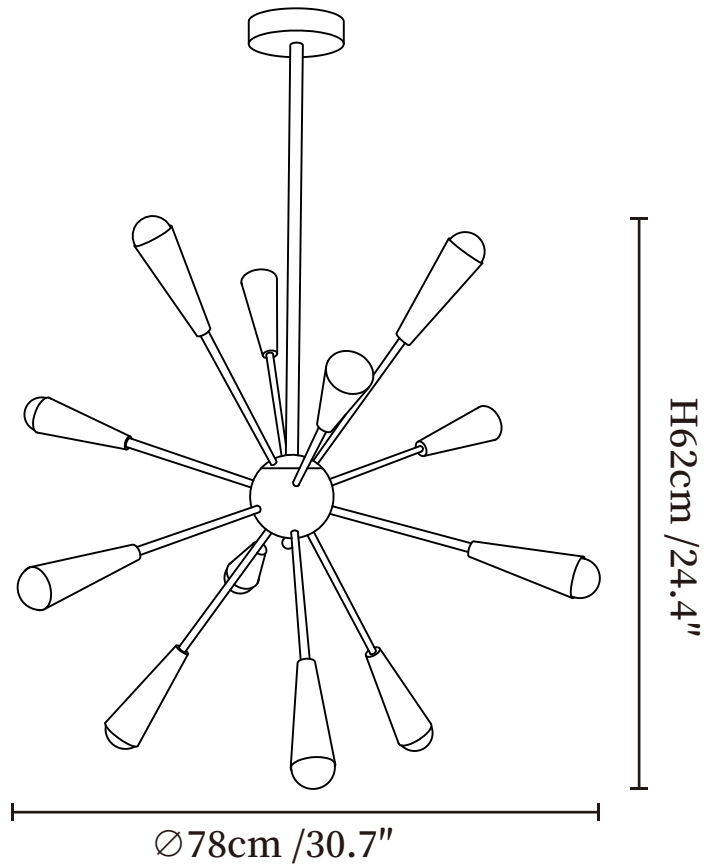

SPECIFICATION SHEET

SPECIFICATION DETAILS

*For custom options, consult factory for details

Fixture Dimensions	Ø 30.7" x H 24.4"
Light source	G9 (bulb not included)
Wattage	MAX5W incandescent bulb or LED equivalent.
Voltage	AC 110-240V
Mounting	Hardwired.
Dimming	Compatible with dimmable bulbs (bulb not included)
Control method	Compatible with common wall switches(not included)
Finishes	Gold.
Shade Details	Multicolor.
Material	Metal, Glass.
Rod Length	Suspension rod is 19.7", and can be spliced as needed.

SPECIFICATION SHEET

SPECIFICATION DETAILS

*For custom options, consult factory for details

Fixture Dimensions	Ø 38.5" x H 25.9"
Light source	G9 (bulb not included)
Wattage	MAX5W incandescent bulb or LED equivalent.
Voltage	AC 110-240V
Mounting	Hardwired.
Dimming	Compatible with dimmable bulbs (bulb not included)
Control method	Compatible with common wall switches(not included)
Finishes	Gold.
Shade Details	Multicolor.
Material	Metal, Glass.
Rod Length	Suspension rod is 19.7", and can be spliced as needed.