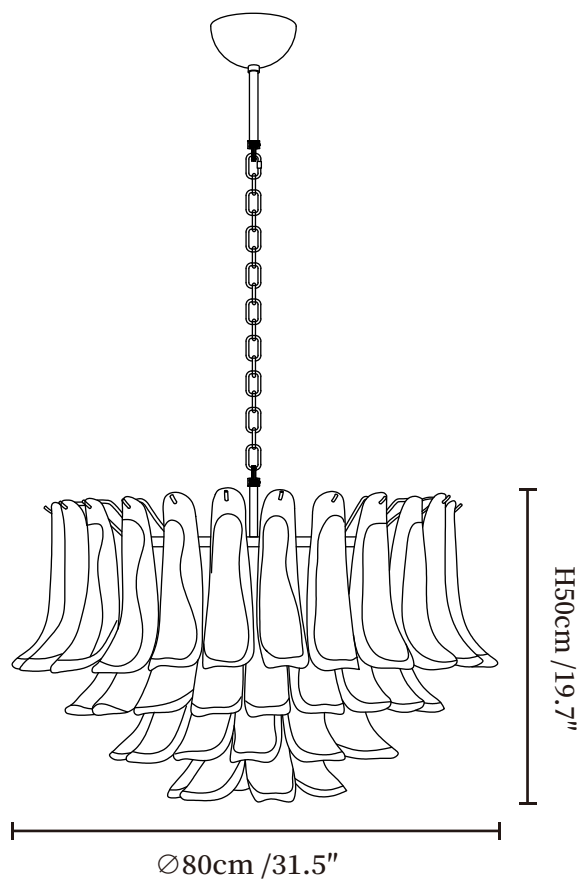

SPECIFICATION SHEET

SPECIFICATION DETAILS

*For custom options, consult factory for details

Fixture Dimensions	$\text{Ø} 31.5'' \times \text{H} 19.7''$
Light source	E12 or E14 (bulb not included)
Wattage	MAX 15W incandescent bulb or LED equivalent.
Voltage	AC 110-240V
Mounting	Hardwired.
Dimming	Compatible with dimmable bulbs (bulb not included)
Control method	Compatible with common wall switches (not included)
Finishes	Gold.
Shade Details	Pink Clouds, White Clouds.
Material	Metal, Glass.
Hanging Length	Chain lengths range between 19.7'', the length can be specified according to needs