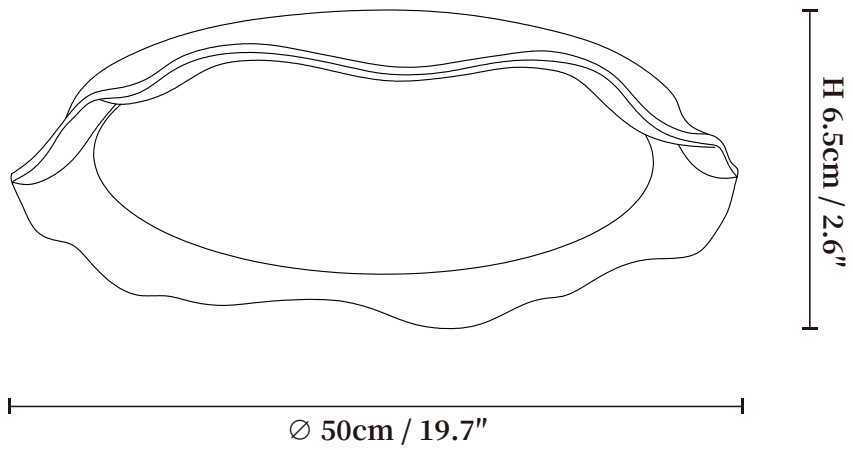

SPECIFICATION SHEET

SPECIFICATION DETAILS

*For custom options, consult factory for details

Fixture Dimensions	Ø 19.7" x H 2.6"
Light source	Integrated LED
Wattage	~15W
Voltage	AC 110-240V
Dimming	Not supported
CRI(Ra)	90+CRI
Mounting	Hardwired.
LED Rated Life	30000 hours
Color Temperature	Warm Light (3000K), Neutral Light (4000K), Cool Light (6000K)
Control method	Compatible with common wall switches(not included)
Finishes	Gray, Beige, White
Shade Details	White
Material	Metal, Microcement, Acrylic