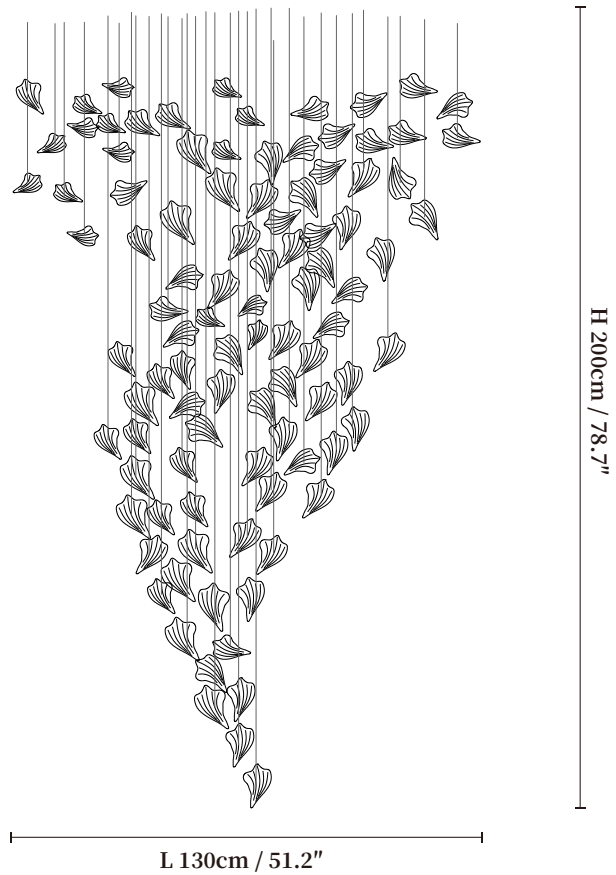

SPECIFICATION SHEET

SPECIFICATION DETAILS

*For custom options, consult factory for details

| | |
|---------------------------|--|
| Fixture Dimensions | L 51.2" x H 27.6" x OH 78.7" |
| Light source | Integrated LED |
| Wattage | Total power ~24 watts |
| Voltage | AC 110-240V |
| Dimming | Not supported |
| CRI(Ra) | 90+CRI |
| Mounting | Hardwired. |
| LED Rated Life | 50000 hours |
| Color Temperature | Warm Light (3000K), Neutral Light (4000K), Cool Light (6000K) |
| Control method | Compatible with common wall switches (not included) |
| Finishes | Amber, Clear, Red |
| Shade Details | Amber, Clear, Red |
| Material | Metal, Glass |
| Wire Length | The standard length of the cord is 59" (150 cm), the length is adjustable. |