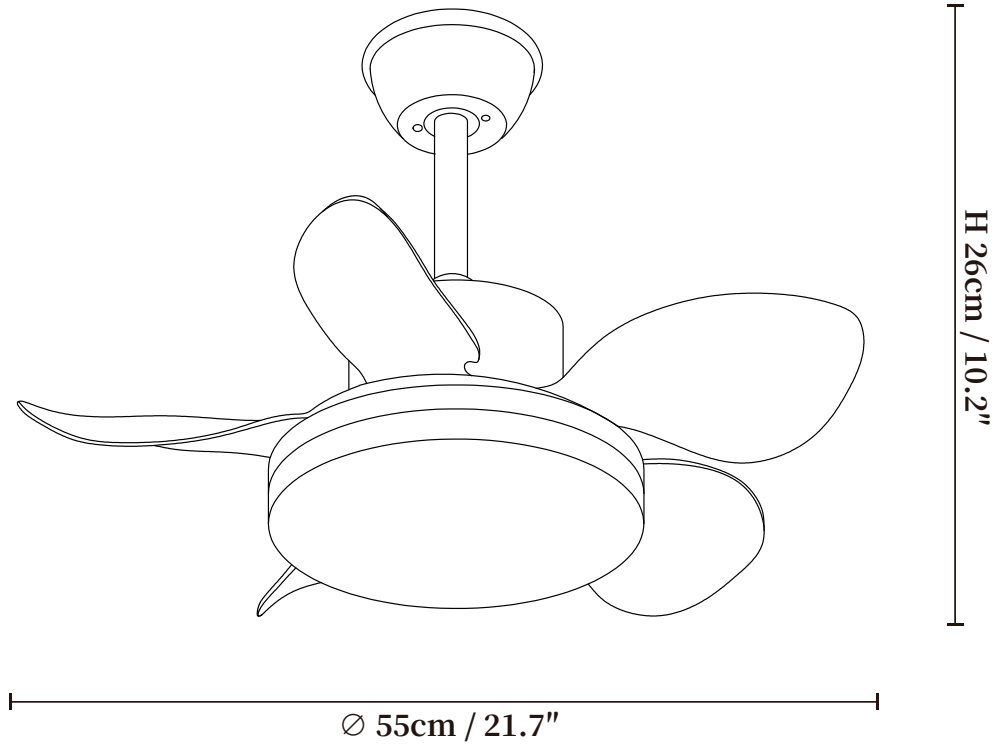

SPECIFICATION SHEET

SPECIFICATION DETAILS

*For custom options, consult factory for details

Fixture Dimensions	Ø 21.7" x H 10.2"
Light source	Integrated LED
Wattage	48W
Voltage	AC 110-240V
Mounting	Hardwired
CRI(Ra)	90+CRI
LED Rated Life	50000 hours
Color Temperature	Warm Light (3000K), Neutral Light (4000K), Cool Light (6000K)
Control method	Remote control.
Dimming	Three-color dimming.
Finishes	Walnut Wood Grain, Nickel
Shade Details	White
Material	Metal frame, ABS blades, acrylic shade, pure copper motor