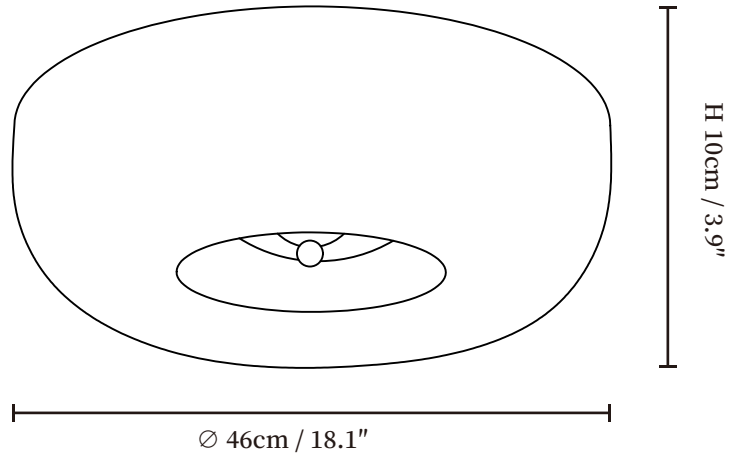

SPECIFICATION SHEET

SPECIFICATION DETAILS

*For custom options, consult factory for details

Fixture Dimensions	Ø 12.6" x H 3.9" Ø 15.7" x H 3.9" Ø 18.1" x H 3.9"
Light source	Integrated LED
Wattage	~40W
Voltage	AC 110-240V
Dimming	Not supported
CRI(Ra)	90+CRI
Mounting	Hardwired.
LED Rated Life	30000 hours
Color Temperature	Warm Light (3000K), Neutral Light (4000K), Cool Light (6000K)
Control method	Compatible with common wall switches(not included)
Finishes	Chrome.
Shade Details	White, Coffee, Beige.
Material	Metal, Glass.