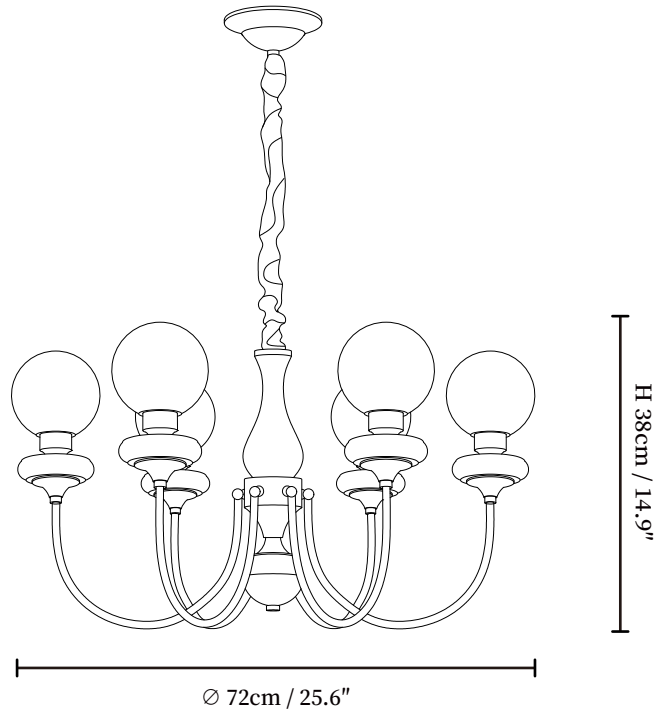

SPECIFICATION SHEET

DESCRIPTION

A statement of refined elegance, the Vakkerlight Bellagio Arc Chandelier draws inspiration from the timeless grandeur of European estates. This chandelier seamlessly blends handcrafted wood accents, gracefully arched brass arms, and frosted glass orbs, creating a symphony of warmth and sophistication. The fluid curves of its golden frame evoke a sense of movement, while the rich wood detailing adds a grounding, organic touch. Suspended by a delicately wrapped fabric cord, this chandelier radiates both vintage charm and contemporary allure, making it the perfect centerpiece for luxurious dining rooms, elegant living spaces, and opulent foyers.

SPECIFICATION DETAILS

*For custom options, consult factory for details

SKU	VKC-25313-02
Fixture Dimensions	Ø 25.6" x H 14.9"
Light source	G9 (bulb not included)
Wattage	MAX 5W incandescent bulb or LED equivalent.
Voltage	AC 110-240V
Mounting	Hardwired
Dimming	Compatible with dimmable bulbs (bulb not included)
Control method	Compatible with common wall switches(not included)
Finishes	Walnut Color, Brass
Shade Details	White
Material	Glass, Wood, Brass
Hanging Length	Chain lengths range between 19.7", the length can be specified according to needs
Warranty	2 Yaers
Certification	Compatible with North America, Saudi Arabia, Europe, Australia Certification