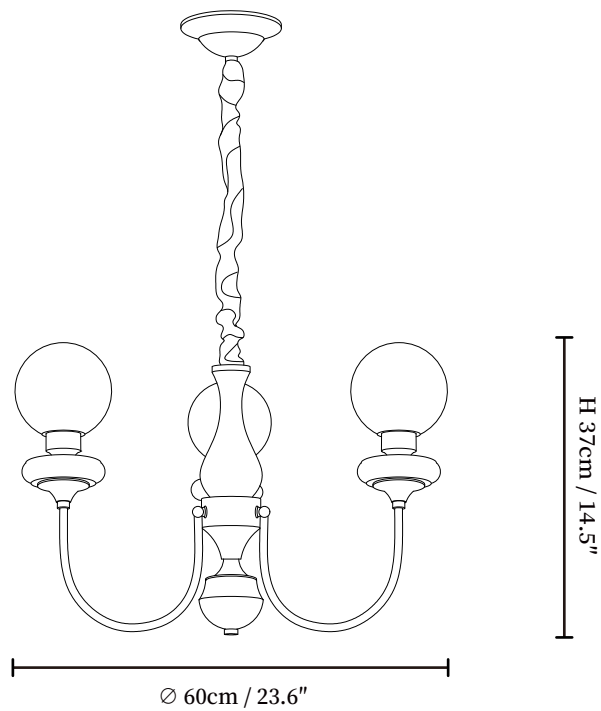

SPECIFICATION SHEET

DESCRIPTION

A statement of refined elegance, the Vakkerlight Bellagio Arc Chandelier draws inspiration from the timeless grandeur of European estates. This chandelier seamlessly blends handcrafted wood accents, gracefully arched brass arms, and frosted glass orbs, creating a symphony of warmth and sophistication. The fluid curves of its golden frame evoke a sense of movement, while the rich wood detailing adds a grounding, organic touch. Suspended by a delicately wrapped fabric cord, this chandelier radiates both vintage charm and contemporary allure, making it the perfect centerpiece for luxurious dining rooms, elegant living spaces, and opulent foyers.

SPECIFICATION DETAILS

*For custom options, consult factory for details

SKU	VKC-25313-01
Fixture Dimensions	Ø 23.6" x H 14.5"
Light source	G9 (bulb not included)
Wattage	MAX 5W incandescent bulb or LED equivalent.
Voltage	AC 110-240V
Mounting	Hardwired
Dimming	Compatible with dimmable bulbs (bulb not included)
Control method	Compatible with common wall switches(not included)
Finishes	Walnut Color, Brass
Shade Details	White
Material	Glass, Wood, Brass
Hanging Length	Chain lengths range between 19.7", the length can be specified according to needs
Warranty	2 Yaers
Certification	Compatible with North America, Saudi Arabia, Europe, Australia Certification