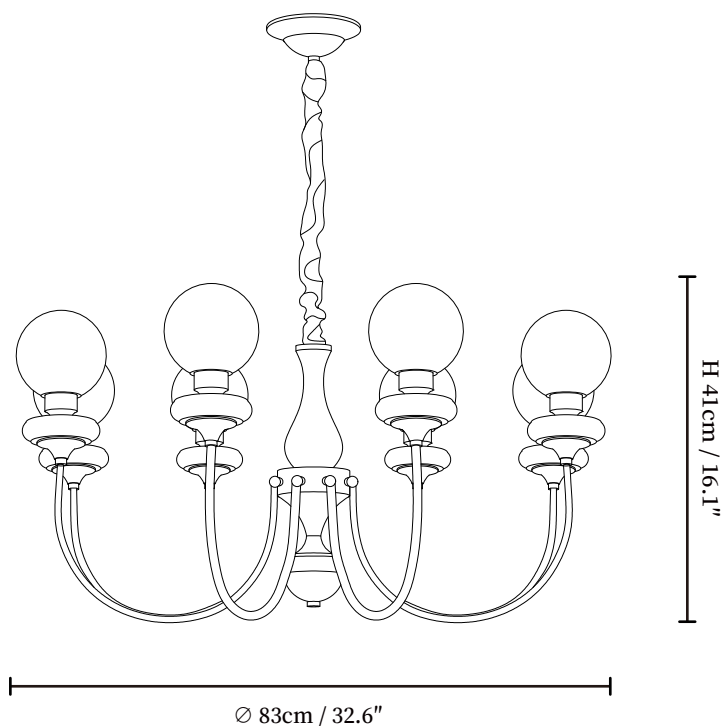

SPECIFICATION DETAILS

*For custom options, consult factory for details

SKU	VKC-25313-01
Fixture Dimensions	Ø 23.6" x H 14.5"
Light source	G9 (bulb not included)
Wattage	MAX 5W incandescent bulb or LED equivalent.
Voltage	AC 110-240V
Mounting	Hardwired
Dimming	Compatible with dimmable bulbs (bulb not included)
Control method	Compatible with common wall switches(not included)
Finishes	Walnut Color, Brass
Shade Details	White
Material	Glass, Wood, Brass
Hanging Length	Chain lengths range between 19.7", the length can be specified according to needs
Warranty	2 Yaers
Certification	Compatible with North America, Saudi Arabia, Europe, Australia Certification

SPECIFICATION DETAILS

*For custom options, consult factory for details

SKU	VKC-25313-02
Fixture Dimensions	Ø 25.6" x H 14.9"
Light source	G9 (bulb not included)
Wattage	MAX 5W incandescent bulb or LED equivalent.
Voltage	AC 110-240V
Mounting	Hardwired
Dimming	Compatible with dimmable bulbs (bulb not included)
Control method	Compatible with common wall switches(not included)
Finishes	Walnut Color, Brass
Shade Details	White
Material	Glass, Wood, Brass
Hanging Length	Chain lengths range between 19.7", the length can be specified according to needs
Warranty	2 Yaers
Certification	Compatible with North America, Saudi Arabia, Europe, Australia Certification

SPECIFICATION SHEET

SPECIFICATION DETAILS

*For custom options, consult factory for details

Fixture Dimensions	Ø 32.6" x H 16.1"
Light source	G9 (bulb not included)
Wattage	MAX 5W incandescent bulb or LED equivalent.
Voltage	AC 110-240V
Mounting	Hardwired
Dimming	Compatible with dimmable bulbs (bulb not included)
Control method	Compatible with common wall switches(not included)
Finishes	Walnut Color, Brass
Shade Details	White
Material	Glass, Wood, Brass
Hanging Length	Chain lengths range between 19.7", the length can be specified according to needs