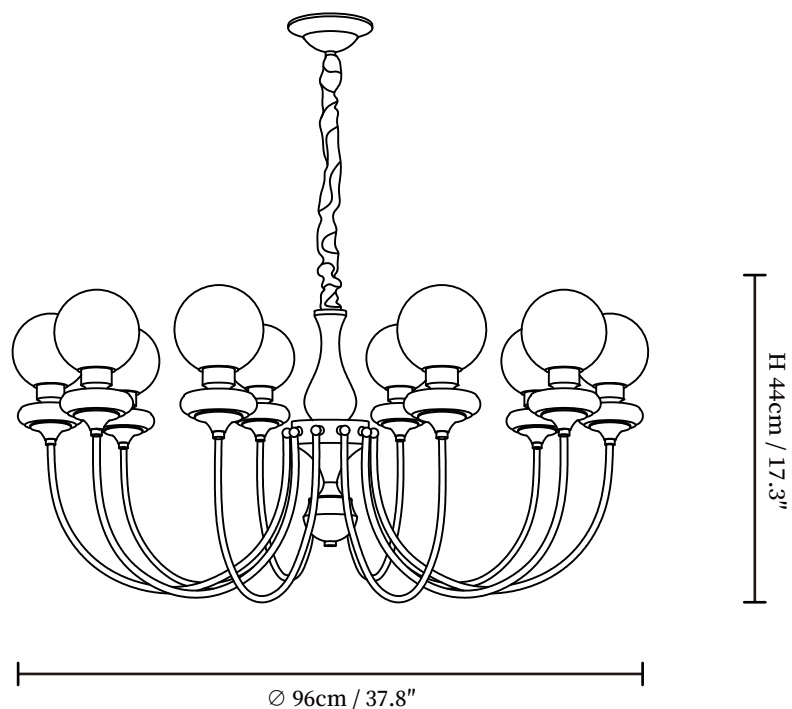

SPECIFICATION SHEET

SPECIFICATION DETAILS

*For custom options, consult factory for details

Fixture Dimensions	Ø 37.8" x H 17.3"
Light source	G9 (bulb not included)
Wattage	MAX 5W incandescent bulb or LED equivalent.
Voltage	AC 110-240V
Mounting	Hardwired
Dimming	Compatible with dimmable bulbs (bulb not included)
Control method	Compatible with common wall switches (not included)
Finishes	Walnut Color, Brass
Shade Details	White
Material	Glass, Wood, Brass
Hanging Length	Chain lengths range between 19.7", the length can be specified according to needs