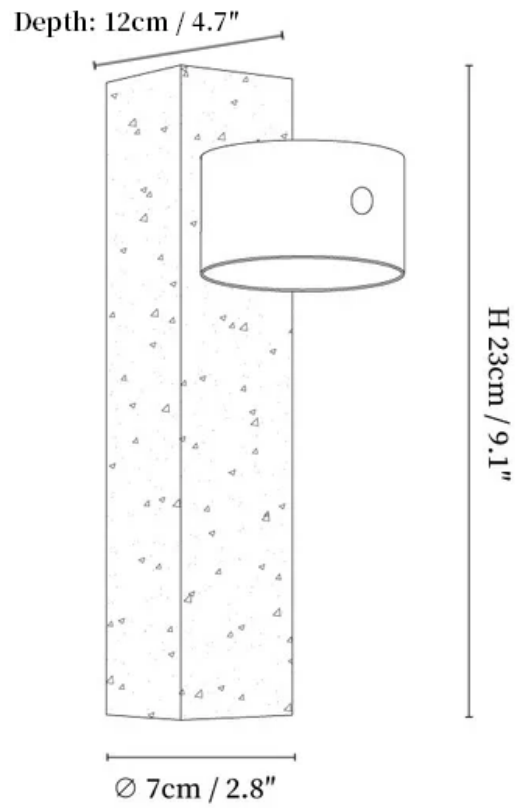

## SPECIFICATION DETAILS

\*For custom options, consult factory for details

|                           |   |
|---------------------------|---|
| <b>Fixture Dimensions</b> | W 2.0" x H 9.1"   |
| <b>Light source</b>       | Integrated LED  |
| <b>Wattage</b>            | ~8W   |
| <b>Voltage</b>            | AC 110-240V   |
| <b>CRI(Ra)</b>            | 90+CRI  |
| <b>Control method</b>     | Touch control   |
| <b>LED Rated Life</b>     | 30000 hours   |
| <b>Color Temperature</b>  | Warm Light (3000K), Neutral Light (4000K), Cool Light (6000K) |
| <b>Finishes</b>           | Dark walnut, Black Travertine.                                |
| <b>Shade Details</b>      | White   |
| <b>Material</b>           | Black Travertine, Wood, Acrylic.                              |
| <b>Cord</b>               | USB charging cable provided, charger not included.            |