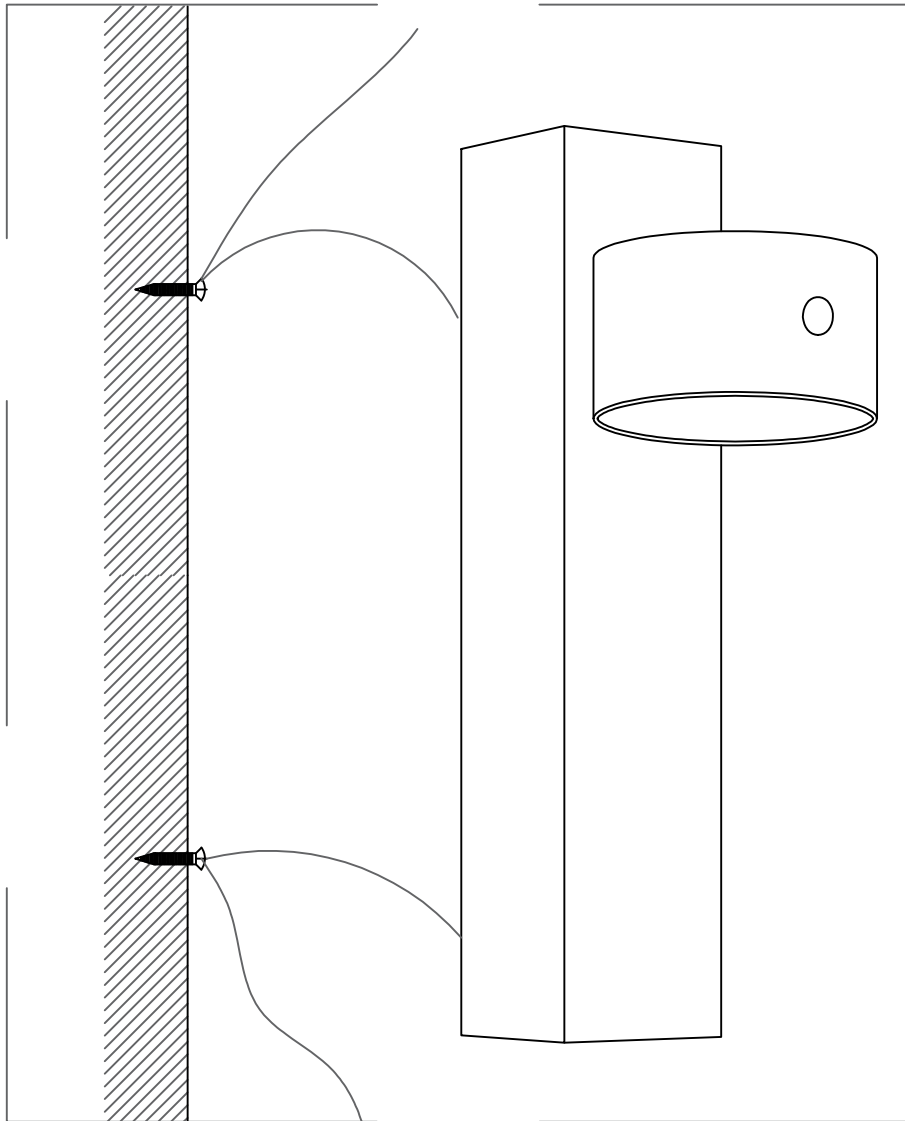

Do not immerse in water.

WARNINGS

Failure to follow assembly instructions may result in a fire or electric shock hazard.

CAUTION

Pulling the light fixture out of the surface may cause personal injury and damage to the fixture and/or the mounting surface. To reduce the likelihood of such injury or damage, install it only on surfaces with intact mechanical structures.

WARNINGS

Choking hazard. Keep the power cord at least 3 feet away from cribs, bassinets, and toddler beds.

CARE AND MAINTENANCE

Handle with Care: Please exercise caution during assembly and cleaning to avoid scratches or breakage.

1

2

Hang on the screws

Hang on the screws