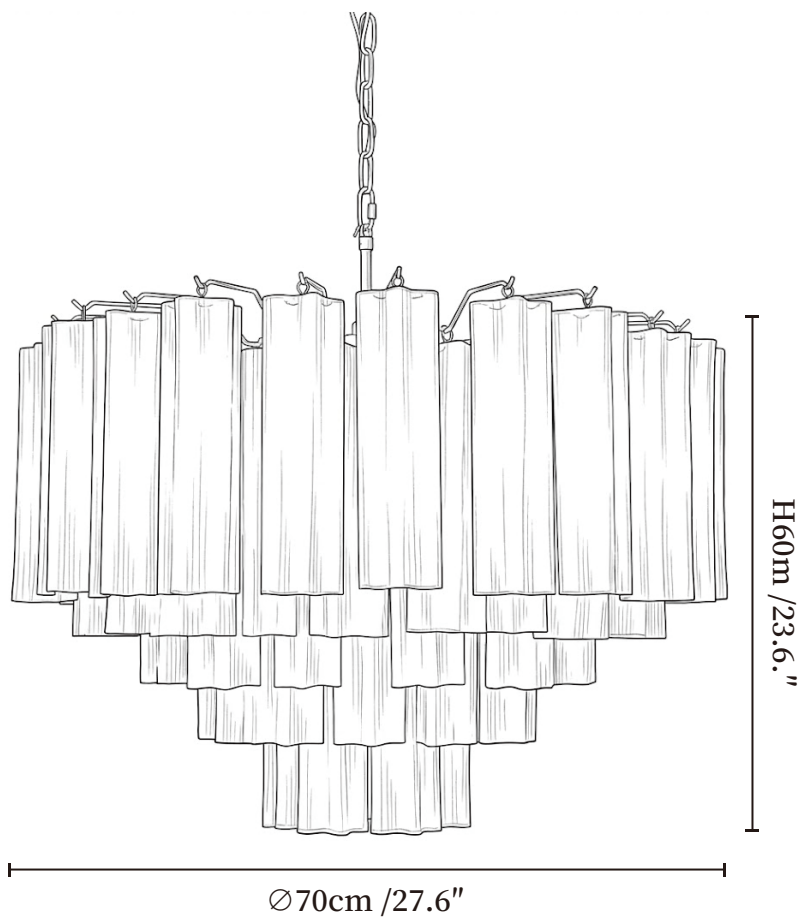

# SPECIFICATION SHEET

---

## SPECIFICATION DETAILS

\*For custom options, consult factory for details

<b>Fixture Dimensions</b>	Ø 27.6" x H 23.6"
<b>Light source</b>	E12 or E14 (bulb not included)
<b>Wattage</b>	MAX 15W incandescent bulb or LED equivalent.
<b>Voltage</b>	AC 110-240V
<b>Mounting</b>	Hardwired.
<b>Dimming</b>	Compatible with dimmable bulbs (bulb not included)
<b>Control method</b>	Compatible with common wall switches(not included)
<b>Finishes</b>	Nickel.
<b>Shade Details</b>	White Glass.
<b>Material</b>	Metal, Glass.
<b>Hanging Length</b>	Chain lengths range between 11.8", the length can be specified according to needs