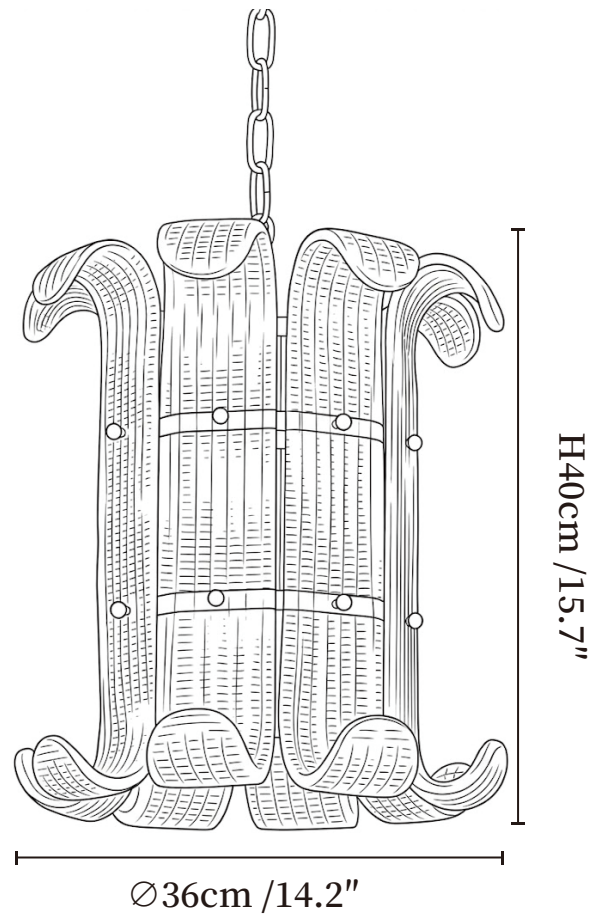

# SPECIFICATION SHEET

---

## SPECIFICATION DETAILS

\*For custom options, consult factory for details

<b>Fixture Dimensions</b>	Ø 14.2" x H 15.7"
<b>Light source</b>	E12 or E14 (bulb not included)
<b>Wattage</b>	MAX 40W incandescent bulb or LED equivalent.
<b>Voltage</b>	AC 110-240V
<b>Mounting</b>	Hardwired.
<b>Dimming</b>	Compatible with dimmable bulbs (bulb not included)
<b>Control method</b>	Compatible with common wall switches (not included)
<b>Finishes</b>	Gold, Nickel.
<b>Shade Details</b>	Clear.
<b>Material</b>	Metal, Glass.
<b>Hanging Length</b>	Chain lengths range between 39.4", the length can be specified according to needs