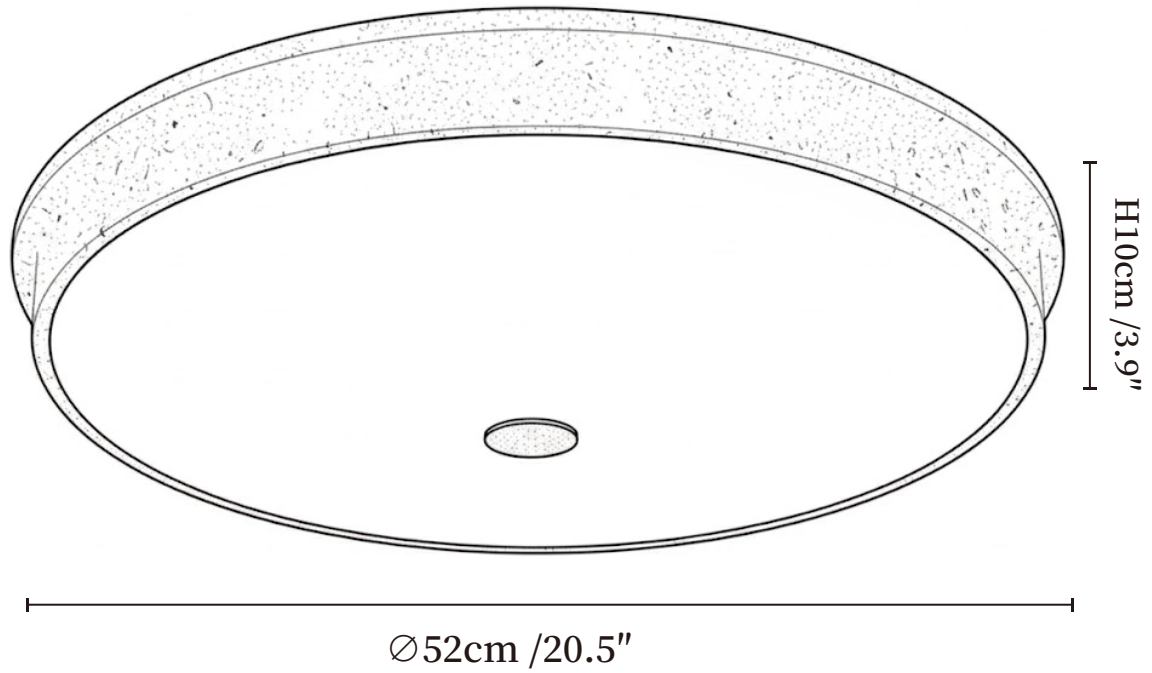

SPECIFICATION SHEET

SPECIFICATION DETAILS

*For custom options, consult factory for details

Fixture Dimensions	Ø 12.5" x H 3.9" / Ø 16.5" x H 3.9" / Ø 20.5" x H 3.9"
Light source	Integrated LED
Wattage	~15W
Voltage	AC 110-240V
Dimming	Not supported
CRI(Ra)	90+CRI
Mounting	Hardwired.
LED Rated Life	30000 hours
Color Temperature	Warm Light (3000K), Neutral Light (4000K), Cool Light (6000K)
Control method	Compatible with common wall switches (not included)
Finishes	Yellow Travertine.
Shade Details	White.
Material	Metal, Yellow Travertine, Glass.