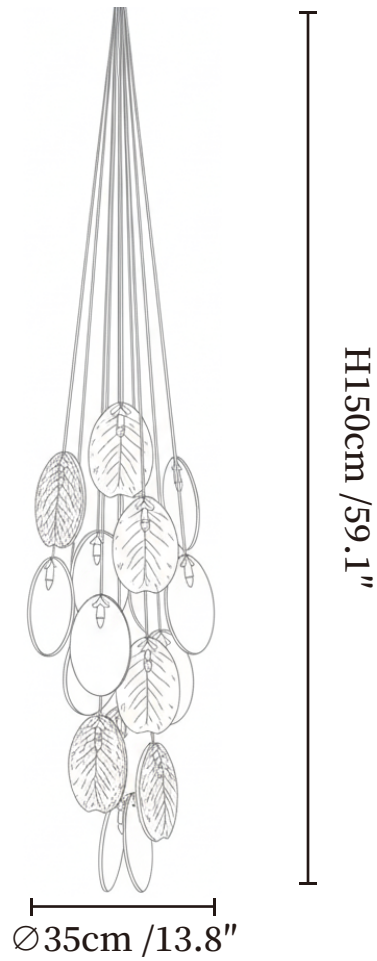

## SPECIFICATION DETAILS

\*For custom options, consult factory for details

---

<b>Fixture Dimensions</b>	Ø 11.8" x H 59.1"
<b>Light source</b>	G4 (bulb not included)
<b>Wattage</b>	MAX 3W incandescent bulb or LED equivalent.
<b>Voltage</b>	AC 110-240V
<b>Mounting</b>	Hardwired.
<b>Dimming</b>	Compatible with dimmable bulbs (bulb not included)
<b>Control method</b>	Compatible with common wall switches(not included)
<b>Finishes</b>	Gold.
<b>Shade Details</b>	Clear.
<b>Material</b>	Glass, Metal.
<b>Wire Length</b>	The standard length of the suspended wire is 59 "(150 cm) and the length is adjustable.

## SPECIFICATION DETAILS

\*For custom options, consult factory for details

---

<b>Fixture Dimensions</b>	Ø 13.8" x H 59.1"
<b>Light source</b>	G4 (bulb not included)
<b>Wattage</b>	MAX 3W incandescent bulb or LED equivalent.
<b>Voltage</b>	AC 110-240V
<b>Mounting</b>	Hardwired.
<b>Dimming</b>	Compatible with dimmable bulbs (bulb not included)
<b>Control method</b>	Compatible with common wall switches (not included)
<b>Finishes</b>	Gold.
<b>Shade Details</b>	Clear.
<b>Material</b>	Glass, Metal.
<b>Wire Length</b>	The standard length of the suspended wire is 59 "(150 cm) and the length is adjustable.

## SPECIFICATION DETAILS

\*For custom options, consult factory for details

---

<b>Fixture Dimensions</b>	Ø 16.5" x H 59.1"
<b>Light source</b>	G4 (bulb not included)
<b>Wattage</b>	MAX 3W incandescent bulb or LED equivalent.
<b>Voltage</b>	AC 110-240V
<b>Mounting</b>	Hardwired.
<b>Dimming</b>	Compatible with dimmable bulbs (bulb not included)
<b>Control method</b>	Compatible with common wall switches (not included)
<b>Finishes</b>	Gold.
<b>Shade Details</b>	Clear.
<b>Material</b>	Glass, Metal.
<b>Wire Length</b>	The standard length of the suspended wire is 59 "(150 cm) and the length is adjustable.