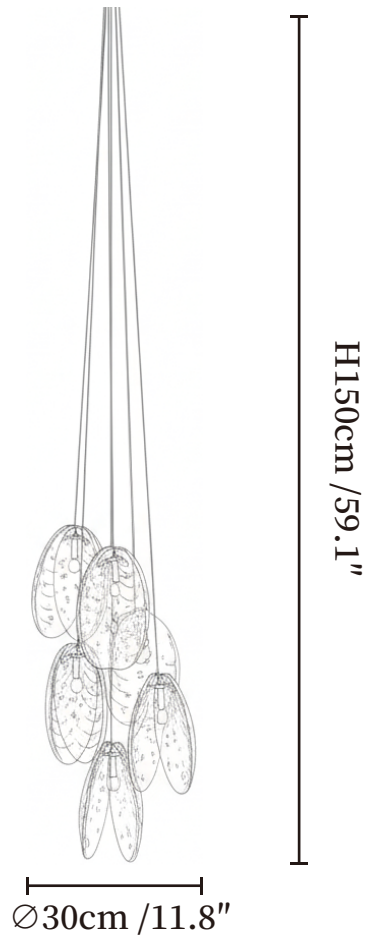

## SPECIFICATION DETAILS

\*For custom options, consult factory for details

---

<b>Fixture Dimensions</b>	Ø 11.8" x H 59.1"
<b>Light source</b>	G4 (bulb not included)
<b>Wattage</b>	MAX 3W incandescent bulb or LED equivalent.
<b>Voltage</b>	AC 110-240V
<b>Mounting</b>	Hardwired.
<b>Dimming</b>	Compatible with dimmable bulbs (bulb not included)
<b>Control method</b>	Compatible with common wall switches(not included)
<b>Finishes</b>	Gold.
<b>Shade Details</b>	Clear.
<b>Material</b>	Glass, Metal.
<b>Wire Length</b>	The standard length of the suspended wire is 59 "(150 cm) and the length is adjustable.

## SPECIFICATION DETAILS

\*For custom options, consult factory for details

---

<b>Fixture Dimensions</b>	Ø 13.8" x H 59.1"
<b>Light source</b>	G4 (bulb not included)
<b>Wattage</b>	MAX 3W incandescent bulb or LED equivalent.
<b>Voltage</b>	AC 110-240V
<b>Mounting</b>	Hardwired.
<b>Dimming</b>	Compatible with dimmable bulbs (bulb not included)
<b>Control method</b>	Compatible with common wall switches (not included)
<b>Finishes</b>	Gold.
<b>Shade Details</b>	Clear.
<b>Material</b>	Glass, Metal.
<b>Wire Length</b>	The standard length of the suspended wire is 59 "(150 cm) and the length is adjustable.

## SPECIFICATION DETAILS

\*For custom options, consult factory for details

---

<b>Fixture Dimensions</b>	Ø 16.5" x H 59.1"
<b>Light source</b>	G4 (bulb not included)
<b>Wattage</b>	MAX 3W incandescent bulb or LED equivalent.
<b>Voltage</b>	AC 110-240V
<b>Mounting</b>	Hardwired.
<b>Dimming</b>	Compatible with dimmable bulbs (bulb not included)
<b>Control method</b>	Compatible with common wall switches (not included)
<b>Finishes</b>	Gold.
<b>Shade Details</b>	Clear.
<b>Material</b>	Glass, Metal.
<b>Wire Length</b>	The standard length of the suspended wire is 59 "(150 cm) and the length is adjustable.