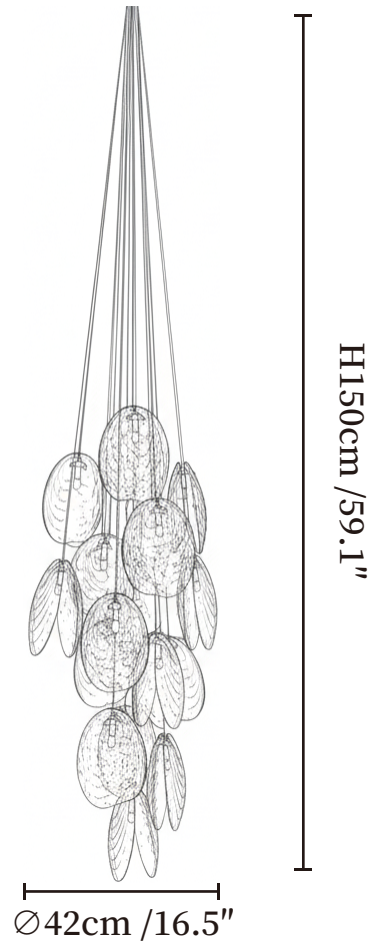

## SPECIFICATION DETAILS

\*For custom options, consult factory for details

---

<b>Fixture Dimensions</b>	Ø 11.8" x H 59.1"
<b>Light source</b>	G4 (bulb not included)
<b>Wattage</b>	MAX 3W incandescent bulb or LED equivalent.
<b>Voltage</b>	AC 110-240V
<b>Mounting</b>	Hardwired.
<b>Dimming</b>	Compatible with dimmable bulbs (bulb not included)
<b>Control method</b>	Compatible with common wall switches(not included)
<b>Finishes</b>	Gold.
<b>Shade Details</b>	Clear.
<b>Material</b>	Glass, Metal.
<b>Wire Length</b>	The standard length of the suspended wire is 59 "(150 cm) and the length is adjustable.

## SPECIFICATION DETAILS

\*For custom options, consult factory for details

---

<b>Fixture Dimensions</b>	Ø 13.8" x H 59.1"
<b>Light source</b>	G4 (bulb not included)
<b>Wattage</b>	MAX 3W incandescent bulb or LED equivalent.
<b>Voltage</b>	AC 110-240V
<b>Mounting</b>	Hardwired.
<b>Dimming</b>	Compatible with dimmable bulbs (bulb not included)
<b>Control method</b>	Compatible with common wall switches (not included)
<b>Finishes</b>	Gold.
<b>Shade Details</b>	Clear.
<b>Material</b>	Glass, Metal.
<b>Wire Length</b>	The standard length of the suspended wire is 59 "(150 cm) and the length is adjustable.

## SPECIFICATION DETAILS

\*For custom options, consult factory for details

---

<b>Fixture Dimensions</b>	Ø 16.5" x H 59.1"
<b>Light source</b>	G4 (bulb not included)
<b>Wattage</b>	MAX 3W incandescent bulb or LED equivalent.
<b>Voltage</b>	AC 110-240V
<b>Mounting</b>	Hardwired.
<b>Dimming</b>	Compatible with dimmable bulbs (bulb not included)
<b>Control method</b>	Compatible with common wall switches (not included)
<b>Finishes</b>	Gold.
<b>Shade Details</b>	Clear.
<b>Material</b>	Glass, Metal.
<b>Wire Length</b>	The standard length of the suspended wire is 59 "(150 cm) and the length is adjustable.