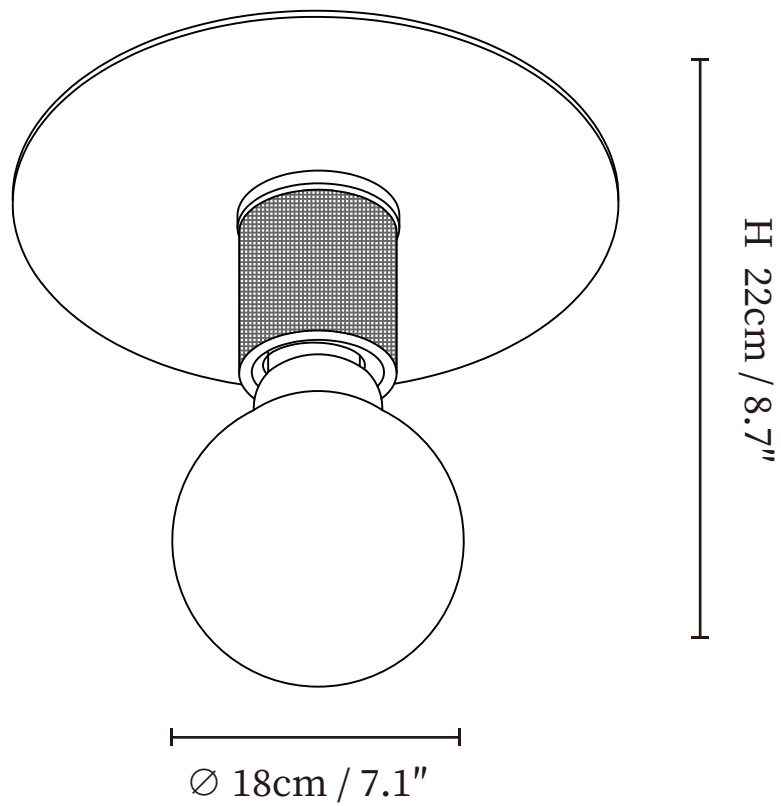

## SPECIFICATION DETAILS

\*For custom options, consult factory for details

Fixture Dimensions	Ø 7.1" x H 8.7"
Light source	E26 or E27 (bulb not included)
Wattage	MAX 40W incandescent bulb or LED equivalent.
Voltage	AC 110-240V
Mounting	Hardwired.
Dimming	Please purchase dimmable light bulbs separately.
Control method	Compatible with common wall switches(not included)
Finishes	Brass
Shade Details	Clear
Material	Brass

## SPECIFICATION DETAILS

\*For custom options, consult factory for details

Fixture Dimensions	Ø 4.7" x H 7.1"
Light source	E26 or E27 (bulb not included)
Wattage	MAX 40W incandescent bulb or LED equivalent.
Voltage	AC 110-240V
Mounting	Hardwired.
Dimming	Please purchase dimmable light bulbs separately.
Control method	Compatible with common wall switches (not included)
Finishes	Brass
Shade Details	Clear
Material	Brass