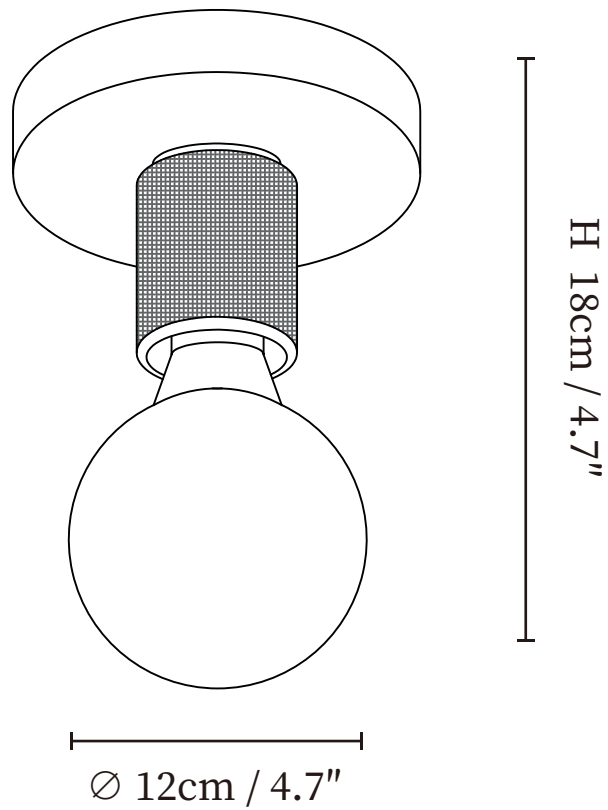

# SPECIFICATION SHEET

---

## SPECIFICATION DETAILS

\*For custom options, consult factory for details

Fixture Dimensions	Ø 7.1" x H 8.7"
Light source	E26 or E27 (bulb not included)
Wattage	MAX 40W incandescent bulb or LED equivalent.
Voltage	AC 110-240V
Mounting	Hardwired.
Dimming	Please purchase dimmable light bulbs separately.
Control method	Compatible with common wall switches(not included)
Finishes	Brass
Shade Details	Clear
Material	Brass

## SPECIFICATION DETAILS

\*For custom options, consult factory for details

Fixture Dimensions	Ø 4.7" x H 7.1"
Light source	E26 or E27 (bulb not included)
Wattage	MAX 40W incandescent bulb or LED equivalent.
Voltage	AC 110-240V
Mounting	Hardwired.
Dimming	Please purchase dimmable light bulbs separately.
Control method	Compatible with common wall switches (not included)
Finishes	Brass
Shade Details	Clear
Material	Brass