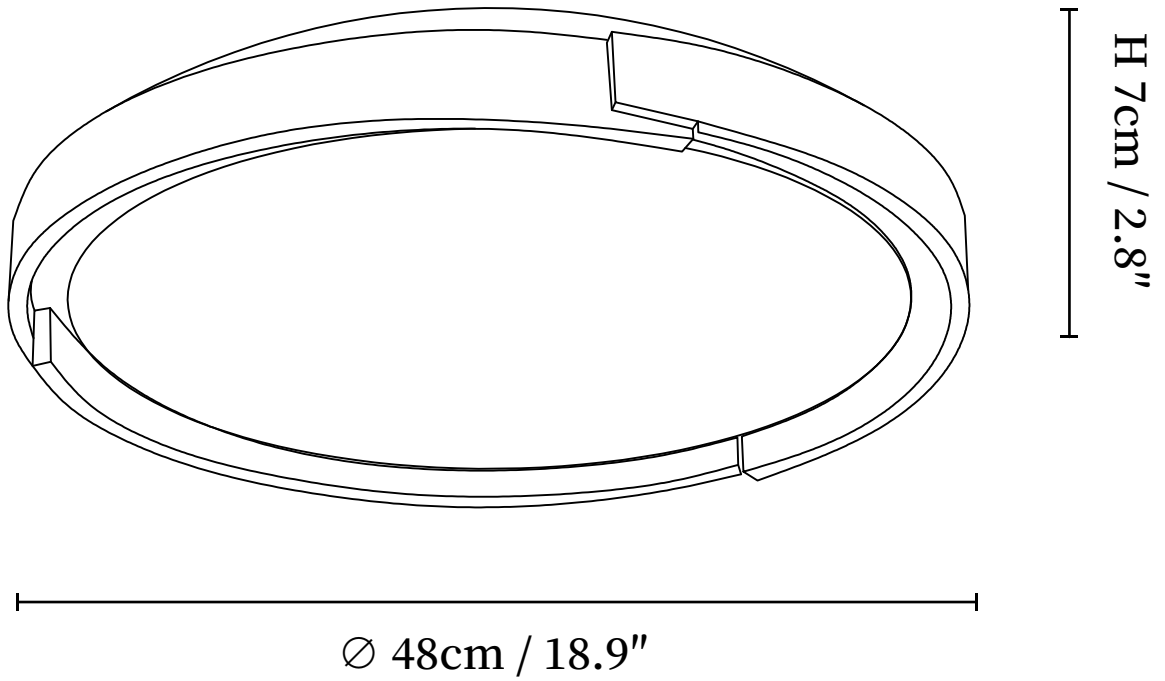

SPECIFICATION SHEET

SPECIFICATION DETAILS

*For custom options, consult factory for details

Fixture Dimensions	\varnothing 18.9" x H 2.8"
Light source	Integrated LED
Wattage	~72W
Voltage	AC 110-240V
Dimming	Not supported
CRI(Ra)	90+CRI
Mounting	Hardwired.
LED Rated Life	30000 hours
Color Temperature	Warm Light (3000K), Neutral Light (4000K), Cool Light (6000K)
Control method	Compatible with common wall switches (not included)
Finishes	Black, White
Shade Details	White.
Material	Metal, PVC