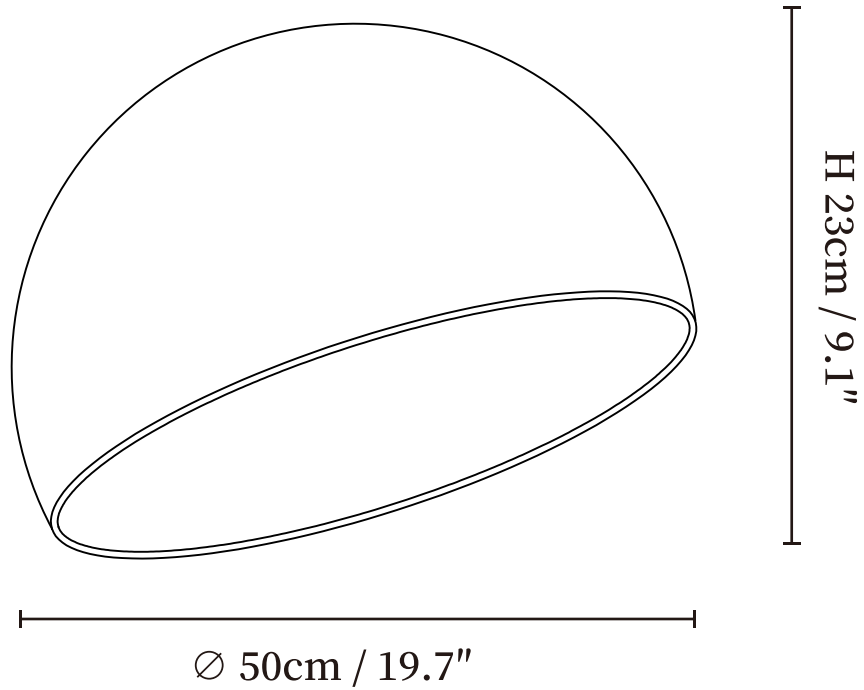

SPECIFICATION SHEET

SPECIFICATION DETAILS

*For custom options, consult factory for details

Fixture Dimensions	∅ 13.8" x H 7.5", ∅ 19.7" x H 9.1"
Light source	Integrated LED
Wattage	~5W
Voltage	AC 110-240V
Dimming	Compatible with dimmable LED.
CRI(Ra)	90+CRI
Mounting	Hardwired.
LED Rated Life	30000 hours
Color Temperature	Warm Light (3000K), Neutral Light (4000K), Cool Light (6000K)
Control method	Compatible with common wall switches (not included)
Finishes	Black, White, Water transfer wood grain.
Shade Details	Black, White.
Material	Metal, Aluminum, Acrylic, Iron.