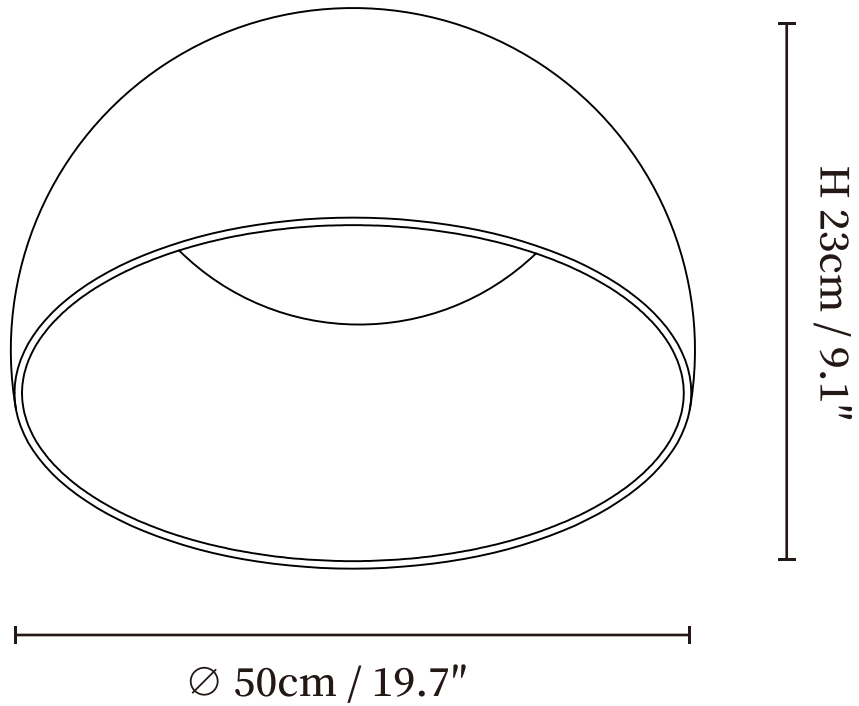

SPECIFICATION SHEET

SPECIFICATION DETAILS

*For custom options, consult factory for details

Fixture Dimensions	∅ 13.8" x H 7.5", ∅ 19.7" x H 9.1"
Light source	Integrated LED
Wattage	~5W
Voltage	AC 110-240V
Dimming	Compatible with dimmable LED.
CRI(Ra)	90+CRI
Mounting	Hardwired.
LED Rated Life	30000 hours
Color Temperature	Warm Light (3000K), Neutral Light (4000K), Cool Light (6000K)
Control method	Compatible with common wall switches (not included)
Finishes	Black, White, Water transfer wood grain.
Shade Details	Black, White.
Material	Metal, Aluminum, Acrylic, Iron.