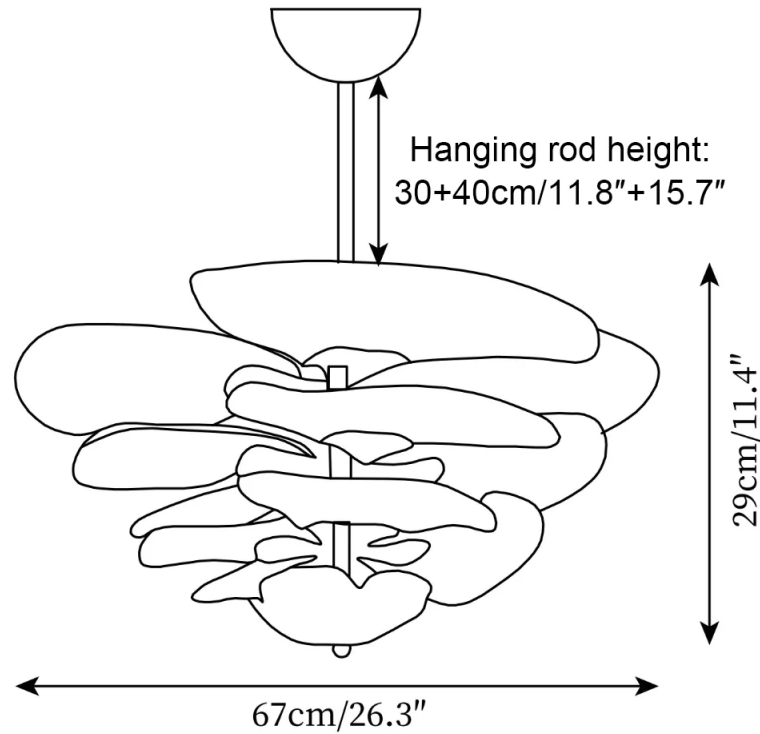

SPECIFICATION SHEET

SPECIFICATION DETAILS

*For custom options, consult factory for details

Fixture Dimensions	∅ 21.6" x H 8.6"
Light source	E14
Wattage	~15W
Voltage	AC 110-240V
Color Temperature	Based on the purchase of light bulbs
CRI(Ra)	80CRI
Mounting	Ceiling
Driver Required	NO
Optional Color Temps	Buy bulbs as needed
LED Rated Life	Based on bulb life (we do not supply bulbs)
Dimming	Dimming is not supported
Finishes	Gold
Shade Finish	Pink, Clear, Green, Amber Glass.
Material	Metal, Glass
Rod Length	30+40cm=11.8"+15.7" Adjustable hanging height rod, Can be extended upon request.
Rod Type	Gold/ Rod

SPECIFICATION SHEET

SPECIFICATION DETAILS

*For custom options, consult factory for details

Fixture Dimensions	Ø 26.3" x H 11.4"
Light source	E14 & G4
Wattage	~15W
Voltage	AC 110-240V
Color Temperature	Based on the purchase of light bulbs
CRI(Ra)	80CRI
Mounting	Ceiling
Driver Required	NO
Optional Color Temps	Buy bulbs as needed
LED Rated Life	Based on bulb life (we do not supply bulbs)
Dimming	Dimming is not supported
Finishes	Gold
Shade Finish	Pink, Clear, Green, Amber Glass.
Material	Metal, Glass
Rod Length	30+40cm=11.8"+15.7" Adjustable hanging height rod, Can be extended upon request.
Rod Type	Gold/ Rod

SPECIFICATION SHEET

SPECIFICATION DETAILS

*For custom options, consult factory for details

Fixture Dimensions	∅ 31.8" x H 14.5"
Light source	E14 & G4
Wattage	~15W
Voltage	AC 110-240V
Color Temperature	Based on the purchase of light bulbs
CRI(Ra)	80CRI
Mounting	Ceiling
Driver Required	NO
Optional Color Temps	Buy bulbs as needed
LED Rated Life	Based on bulb life (we do not supply bulbs)
Dimming	Dimming is not supported
Finishes	Gold/ Rod
Shade Finish	Pink, Clear, Green, Amber Glass.
Material	Metal, Glass
Rod Length	30+40cm=11.8"+15.7" Adjustable hanging height rod, Can be extended upon request.