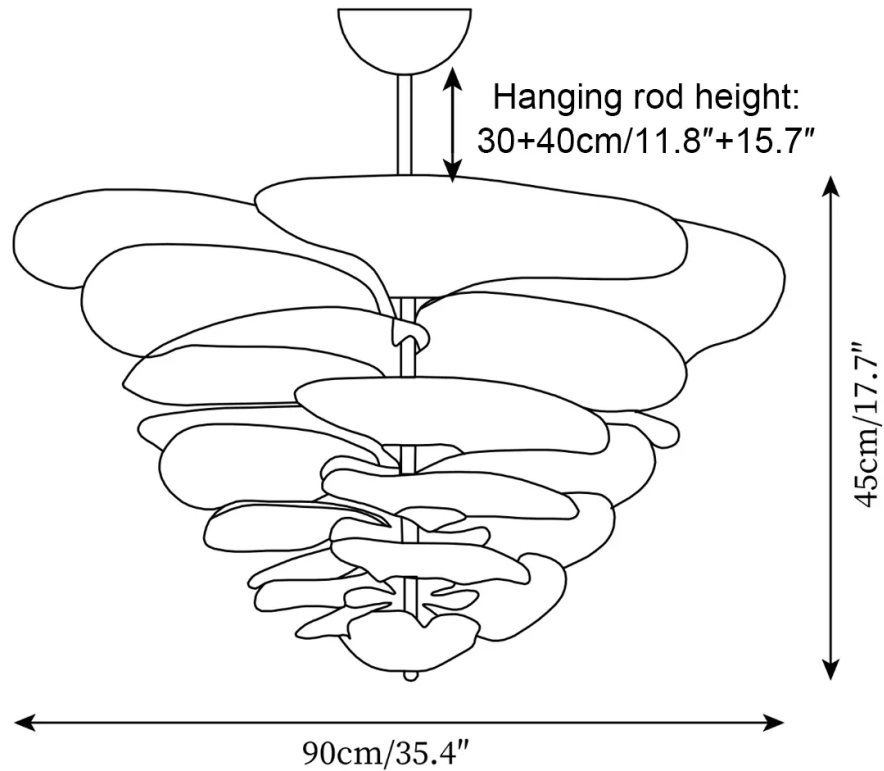

SPECIFICATION SHEET

SPECIFICATION DETAILS

*For custom options, consult factory for details

Fixture Dimensions	Ø 26.3" x H 11.4"
Light source	E14 & G4
Wattage	~15W
Voltage	AC 110-240V
Color Temperature	Based on the purchase of light bulbs
CRI(Ra)	80CRI
Mounting	Ceiling
Driver Required	NO
Optional Color Temps	Buy bulbs as needed
LED Rated Life	Based on bulb life (we do not supply bulbs)
Dimming	Dimming is not supported
Finishes	Gold
Shade Finish	Pink, Clear, Green, Amber Glass.
Material	Metal, Glass
Rod Length	30+40cm=11.8"+15.7" Adjustable hanging height rod, Can be extended upon request.
Rod Type	Gold/ Rod

SPECIFICATION SHEET

SPECIFICATION DETAILS

*For custom options, consult factory for details

Fixture Dimensions	∅ 31.8" x H 14.5"
Light source	E14 & G4
Wattage	~15W
Voltage	AC 110-240V
Color Temperature	Based on the purchase of light bulbs
CRI(Ra)	80CRI
Mounting	Ceiling
Driver Required	NO
Optional Color Temps	Buy bulbs as needed
LED Rated Life	Based on bulb life (we do not supply bulbs)
Dimming	Dimming is not supported
Finishes	Gold/ Rod
Shade Finish	Pink, Clear, Green, Amber Glass.
Material	Metal, Glass
Rod Length	30+40cm=11.8"+15.7" Adjustable hanging height rod, Can be extended upon request.

SPECIFICATION SHEET

SPECIFICATION DETAILS

*For custom options, consult factory for details

Fixture Dimensions	Ø 35.4" x H 17.7"
Light source	E14 & G4
Wattage	~15W
Voltage	AC 110-240V
Color Temperature	Based on the purchase of light bulbs
CRI(Ra)	80CRI
Mounting	Ceiling
Driver Required	NO
Optional Color Temps	Buy bulbs as needed
LED Rated Life	Based on bulb life (we do not supply bulbs)
Dimming	Dimming is not supported
Finishes	Gold
Shade Finish	Pink, Clear, Green, Amber Glass.
Material	Metal, Glass
Rod Length	30+40cm=11.8"+15.7" Adjustable hanging height rod, Can be extended upon request.
Rod Type	Gold/ Rod