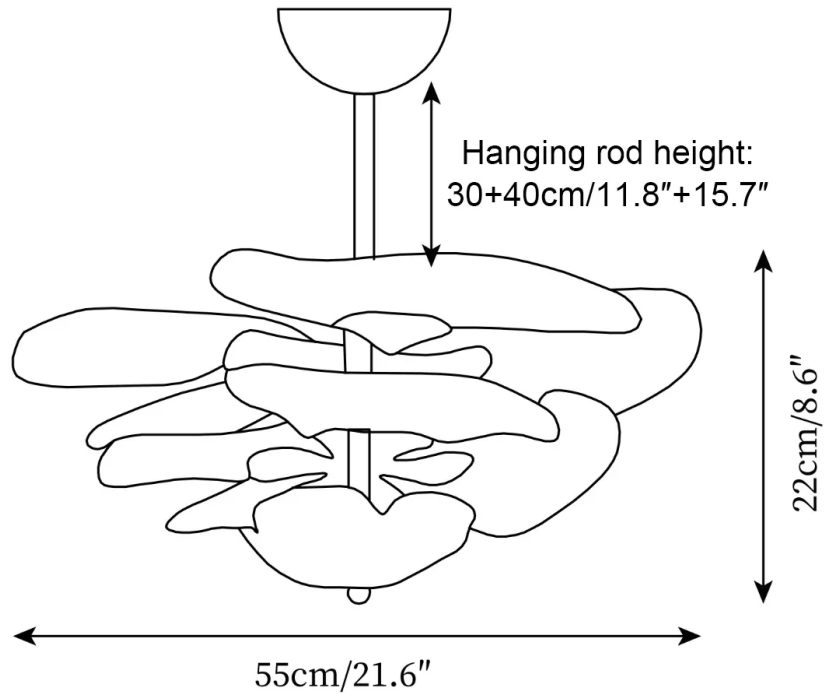

SPECIFICATION SHEET

SPECIFICATION DETAILS

*For custom options, consult factory for details

Fixture Dimensions	∅ 21.6" x H 8.6"
Light source	E14
Wattage	~15W
Voltage	AC 110-240V
Color Temperature	Based on the purchase of light bulbs
CRI(Ra)	80CRI
Mounting	Ceiling
Driver Required	NO
Optional Color Temps	Buy bulbs as needed
LED Rated Life	Based on bulb life (we do not supply bulbs)
Dimming	Dimming is not supported
Finishes	Gold
Shade Finish	Pink, Clear, Green, Amber Glass.
Material	Metal, Glass
Rod Length	30+40cm=11.8"+15.7" Adjustable hanging height rod, Can be extended upon request.
Rod Type	Gold/ Rod

SPECIFICATION SHEET

SPECIFICATION DETAILS

*For custom options, consult factory for details

Fixture Dimensions	Ø 26.3" x H 11.4"
Light source	E14 & G4
Wattage	~15W
Voltage	AC 110-240V
Color Temperature	Based on the purchase of light bulbs
CRI(Ra)	80CRI
Mounting	Ceiling
Driver Required	NO
Optional Color Temps	Buy bulbs as needed
LED Rated Life	Based on bulb life (we do not supply bulbs)
Dimming	Dimming is not supported
Finishes	Gold
Shade Finish	Pink, Clear, Green, Amber Glass.
Material	Metal, Glass
Rod Length	30+40cm=11.8"+15.7" Adjustable hanging height rod, Can be extended upon request.
Rod Type	Gold/ Rod

SPECIFICATION SHEET

SPECIFICATION DETAILS

*For custom options, consult factory for details

Fixture Dimensions	∅ 31.8" x H 14.5"
Light source	E14 & G4
Wattage	~15W
Voltage	AC 110-240V
Color Temperature	Based on the purchase of light bulbs
CRI(Ra)	80CRI
Mounting	Ceiling
Driver Required	NO
Optional Color Temps	Buy bulbs as needed
LED Rated Life	Based on bulb life (we do not supply bulbs)
Dimming	Dimming is not supported
Finishes	Gold/ Rod
Shade Finish	Pink, Clear, Green, Amber Glass.
Material	Metal, Glass
Rod Length	30+40cm=11.8"+15.7" Adjustable hanging height rod, Can be extended upon request.