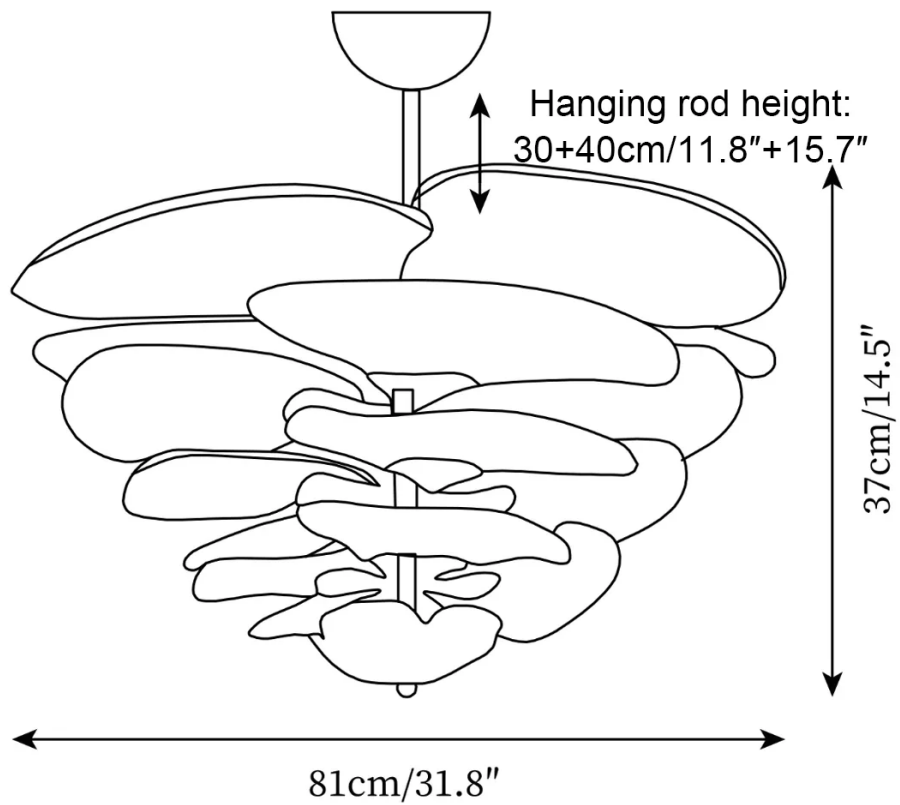

SPECIFICATION SHEET

SPECIFICATION DETAILS

*For custom options, consult factory for details

Fixture Dimensions	∅ 21.6" x H 8.6"
Light source	E14
Wattage	~15W
Voltage	AC 110-240V
Color Temperature	Based on the purchase of light bulbs
CRI(Ra)	80CRI
Mounting	Ceiling
Driver Required	NO
Optional Color Temps	Buy bulbs as needed
LED Rated Life	Based on bulb life (we do not supply bulbs)
Dimming	Dimming is not supported
Finishes	Gold
Shade Finish	Pink, Clear, Green, Amber Glass.
Material	Metal, Glass
Rod Length	30+40cm=11.8"+15.7" Adjustable hanging height rod, Can be extended upon request.
Rod Type	Gold/ Rod

SPECIFICATION SHEET

SPECIFICATION DETAILS

*For custom options, consult factory for details

Fixture Dimensions	Ø 26.3" x H 11.4"
Light source	E14 & G4
Wattage	~15W
Voltage	AC 110-240V
Color Temperature	Based on the purchase of light bulbs
CRI(Ra)	80CRI
Mounting	Ceiling
Driver Required	NO
Optional Color Temps	Buy bulbs as needed
LED Rated Life	Based on bulb life (we do not supply bulbs)
Dimming	Dimming is not supported
Finishes	Gold
Shade Finish	Pink, Clear, Green, Amber Glass.
Material	Metal, Glass
Rod Length	30+40cm=11.8"+15.7" Adjustable hanging height rod, Can be extended upon request.
Rod Type	Gold/ Rod

SPECIFICATION SHEET

SPECIFICATION DETAILS

*For custom options, consult factory for details

Fixture Dimensions	∅ 31.8" x H 14.5"
Light source	E14 & G4
Wattage	~15W
Voltage	AC 110-240V
Color Temperature	Based on the purchase of light bulbs
CRI(Ra)	80CRI
Mounting	Ceiling
Driver Required	NO
Optional Color Temps	Buy bulbs as needed
LED Rated Life	Based on bulb life (we do not supply bulbs)
Dimming	Dimming is not supported
Finishes	Gold/ Rod
Shade Finish	Pink, Clear, Green, Amber Glass.
Material	Metal, Glass
Rod Length	30+40cm=11.8"+15.7" Adjustable hanging height rod, Can be extended upon request.