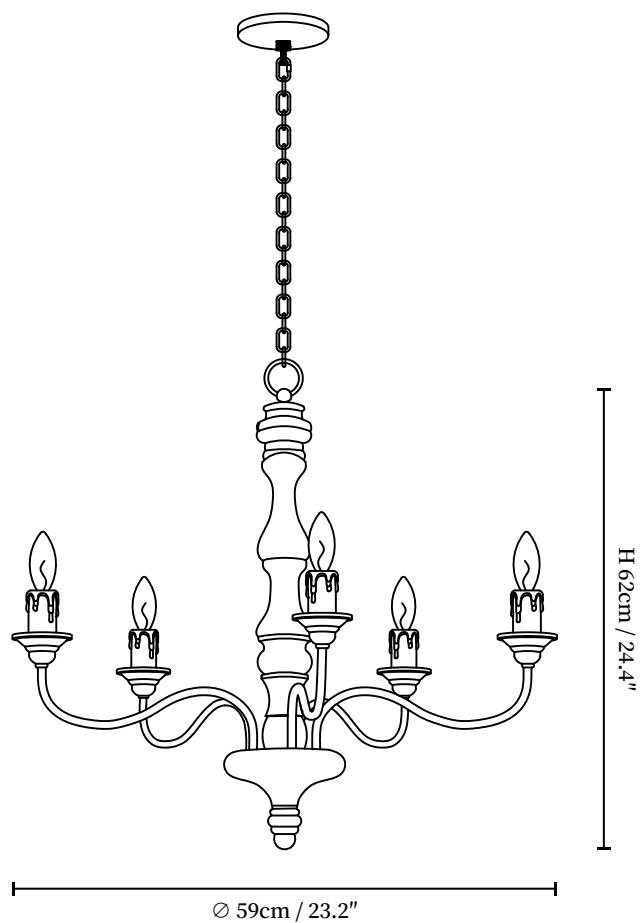

SPECIFICATION SHEET

SPECIFICATION DETAILS

*For custom options, consult factory for details

Fixture Dimensions	D 23.2" x H 24.4" (5-lights)
Light source	E14 (bulb not included)
Wattage	MAX 15W incandescent bulb or LED equivalent.
Voltage	AC 110-240V
Mounting	Hardwired.
Dimming	Compatible with dimmable bulbs (bulb not included)
Control method	Compatible with common wall switches (not included)
Finishes	Retro distressed white.
Shade Details	Clear Glass.
Material	Metal, Wood.
Hanging Length	Chain lengths range between 11.8", the length can be specified according to needs