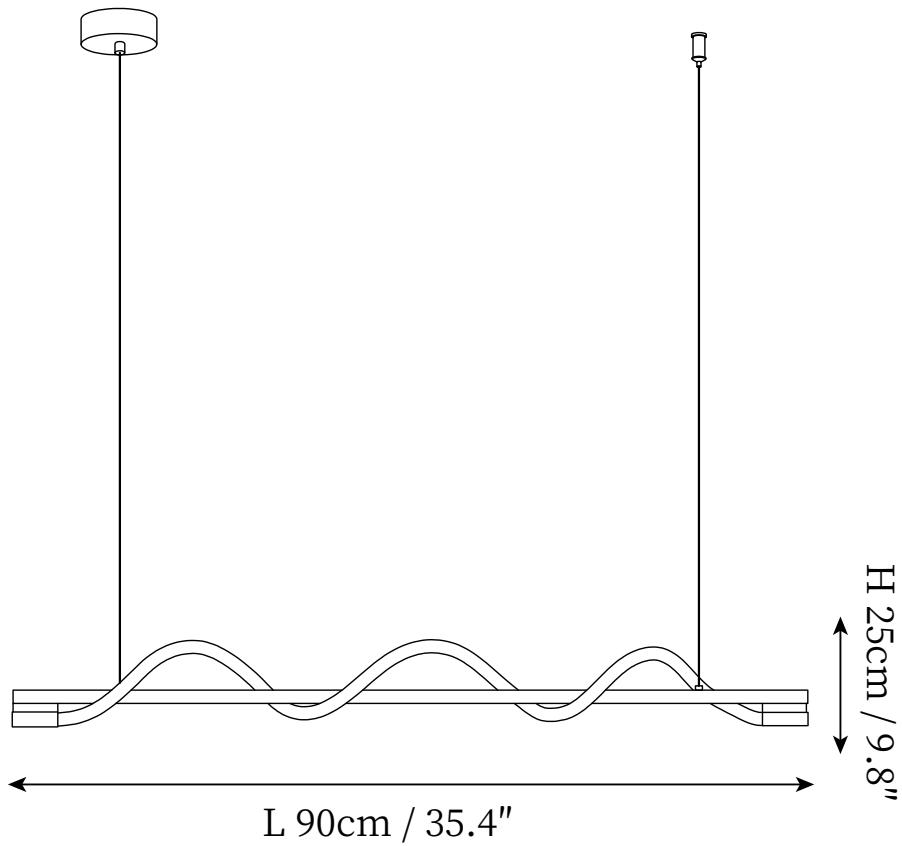

SPECIFICATION SHEET

SPECIFICATION DETAILS

*For custom options, consult factory for details

Fixture Dimensions	L 35.4" x H 9.8"
Light source	Integrated LED
Wattage	~ 15W
Voltage	AC 110-240V
Dimming	Not supported
CRI(Ra)	90+ CRI
Mounting	Hardwired.
LED Rated Life	30000 hours
Color Temperature	Warm Light (3000K), Neutral Light (4000K), Cool Light (6000K)
Control method	Compatible with common wall switches (not included).
Finishes	Gold, Black.
Shadow Details	White.
Material	Rope, Brass, Silicone, Metal.
Wire Length	The standard length of the cord is 59" (150 cm), the length is adjustable.

SPECIFICATION SHEET

SPECIFICATION DETAILS

*For custom options, consult factory for details

Fixture Dimensions	L 47.2" x H 9.8"
Light source	Integrated LED
Wattage	~ 24W
Voltage	AC 110-240V
Dimming	Not supported
CRI(Ra)	90+ CRI
Mounting	Hardwired.
LED Rated Life	30000 hours
Color Temperature	Warm Light (3000K), Neutral Light (4000K), Cool Light (6000K)
Control method	Compatible with common wall switches(not included).
Finishes	Gold, Black.
Shadow Details	White.
Material	Rope, Brass, Silicone, Metal.
Wire Length	The standard length of the cord is 59" (150 cm), the length is adjustable.

SPECIFICATION SHEET

SPECIFICATION DETAILS

*For custom options, consult factory for details

Fixture Dimensions	L 59.1" x H 9.8"
Light source	Integrated LED
Wattage	~ 36W
Voltage	AC 110-240V
Dimming	Not supported
CRI(Ra)	90+ CRI
Mounting	Hardwired.
LED Rated Life	30000 hours
Color Temperature	Warm Light (3000K), Neutral Light (4000K), Cool Light (6000K)
Control method	Compatible with common wall switches(not included).
Finishes	Gold, Black.
Shadow Details	White.
Material	Rope, Brass, Silicone, Metal.
Wire Length	The standard length of the cord is 59" (150 cm), the length is adjustable.