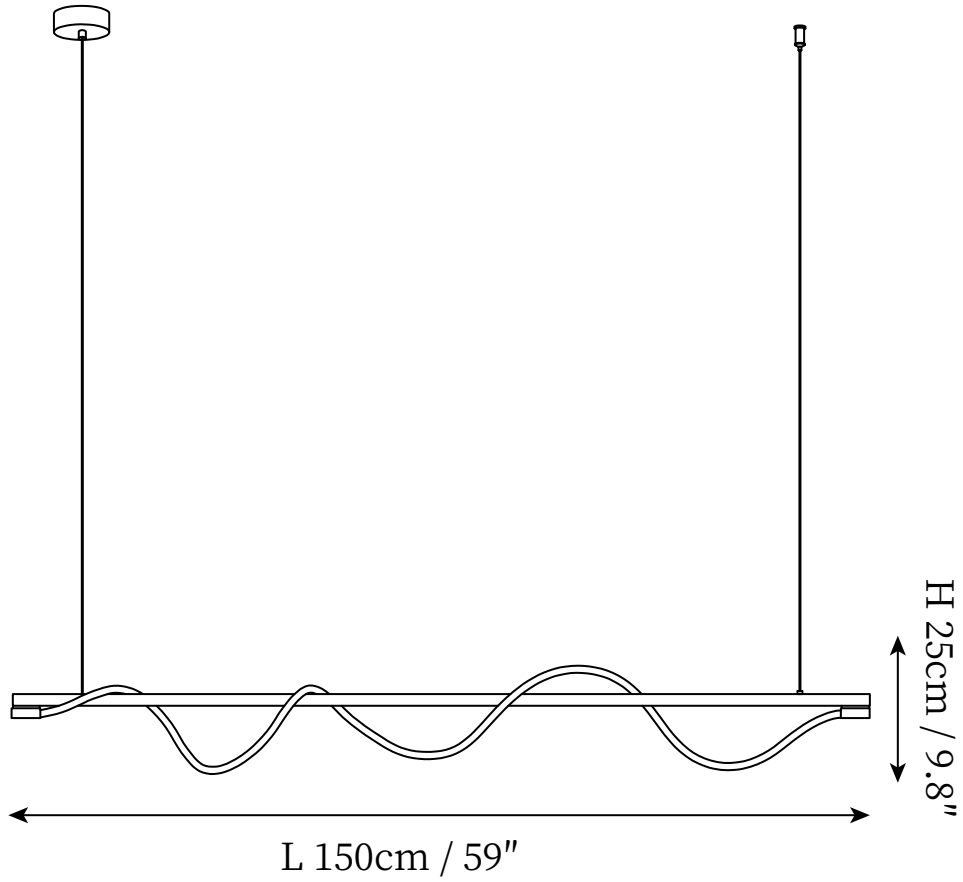

SPECIFICATION SHEET

SPECIFICATION DETAILS

*For custom options, consult factory for details

Fixture Dimensions	L 35.4" x H 9.8"
Light source	Integrated LED
Wattage	~ 15W
Voltage	AC 110-240V
Dimming	Not supported
CRI(Ra)	90+ CRI
Mounting	Hardwired.
LED Rated Life	30000 hours
Color Temperature	Warm Light (3000K), Neutral Light (4000K), Cool Light (6000K)
Control method	Compatible with common wall switches (not included).
Finishes	Gold, Black.
Shadow Details	White.
Material	Rope, Brass, Silicone, Metal.
Wire Length	The standard length of the cord is 59" (150 cm), the length is adjustable.

SPECIFICATION SHEET

SPECIFICATION DETAILS

*For custom options, consult factory for details

Fixture Dimensions	L 47.2" x H 9.8"
Light source	Integrated LED
Wattage	~ 24W
Voltage	AC 110-240V
Dimming	Not supported
CRI(Ra)	90+ CRI
Mounting	Hardwired.
LED Rated Life	30000 hours
Color Temperature	Warm Light (3000K), Neutral Light (4000K), Cool Light (6000K)
Control method	Compatible with common wall switches(not included).
Finishes	Gold, Black.
Shadow Details	White.
Material	Rope, Brass, Silicone, Metal.
Wire Length	The standard length of the cord is 59" (150 cm), the length is adjustable.

SPECIFICATION SHEET

SPECIFICATION DETAILS

*For custom options, consult factory for details

Fixture Dimensions	L 59.1" x H 9.8"
Light source	Integrated LED
Wattage	~ 36W
Voltage	AC 110-240V
Dimming	Not supported
CRI(Ra)	90+ CRI
Mounting	Hardwired.
LED Rated Life	30000 hours
Color Temperature	Warm Light (3000K), Neutral Light (4000K), Cool Light (6000K)
Control method	Compatible with common wall switches(not included).
Finishes	Gold, Black.
Shadow Details	White.
Material	Rope, Brass, Silicone, Metal.
Wire Length	The standard length of the cord is 59" (150 cm), the length is adjustable.