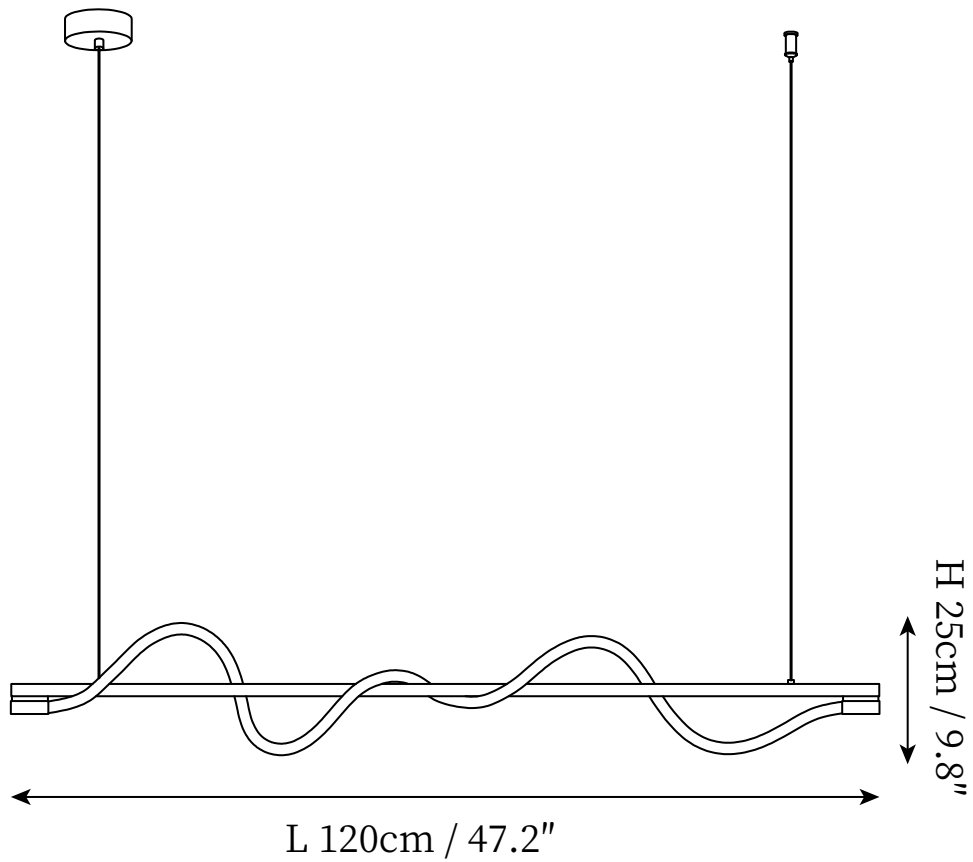

SPECIFICATION SHEET

SPECIFICATION DETAILS

*For custom options, consult factory for details

Fixture Dimensions	L 35.4" x H 9.8"
Light source	Integrated LED
Wattage	~ 15W
Voltage	AC 110-240V
Dimming	Not supported
CRI(Ra)	90+ CRI
Mounting	Hardwired.
LED Rated Life	30000 hours
Color Temperature	Warm Light (3000K), Neutral Light (4000K), Cool Light (6000K)
Control method	Compatible with common wall switches (not included).
Finishes	Gold, Black.
Shadow Details	White.
Material	Rope, Brass, Silicone, Metal.
Wire Length	The standard length of the cord is 59" (150 cm), the length is adjustable.

SPECIFICATION SHEET

SPECIFICATION DETAILS

*For custom options, consult factory for details

Fixture Dimensions	L 47.2" x H 9.8"
Light source	Integrated LED
Wattage	~ 24W
Voltage	AC 110-240V
Dimming	Not supported
CRI(Ra)	90+ CRI
Mounting	Hardwired.
LED Rated Life	30000 hours
Color Temperature	Warm Light (3000K), Neutral Light (4000K), Cool Light (6000K)
Control method	Compatible with common wall switches(not included).
Finishes	Gold, Black.
Shadow Details	White.
Material	Rope, Brass, Silicone, Metal.
Wire Length	The standard length of the cord is 59" (150 cm), the length is adjustable.

SPECIFICATION SHEET

SPECIFICATION DETAILS

*For custom options, consult factory for details

Fixture Dimensions	L 59.1" x H 9.8"
Light source	Integrated LED
Wattage	~ 36W
Voltage	AC 110-240V
Dimming	Not supported
CRI(Ra)	90+ CRI
Mounting	Hardwired.
LED Rated Life	30000 hours
Color Temperature	Warm Light (3000K), Neutral Light (4000K), Cool Light (6000K)
Control method	Compatible with common wall switches(not included).
Finishes	Gold, Black.
Shadow Details	White.
Material	Rope, Brass, Silicone, Metal.
Wire Length	The standard length of the cord is 59" (150 cm), the length is adjustable.