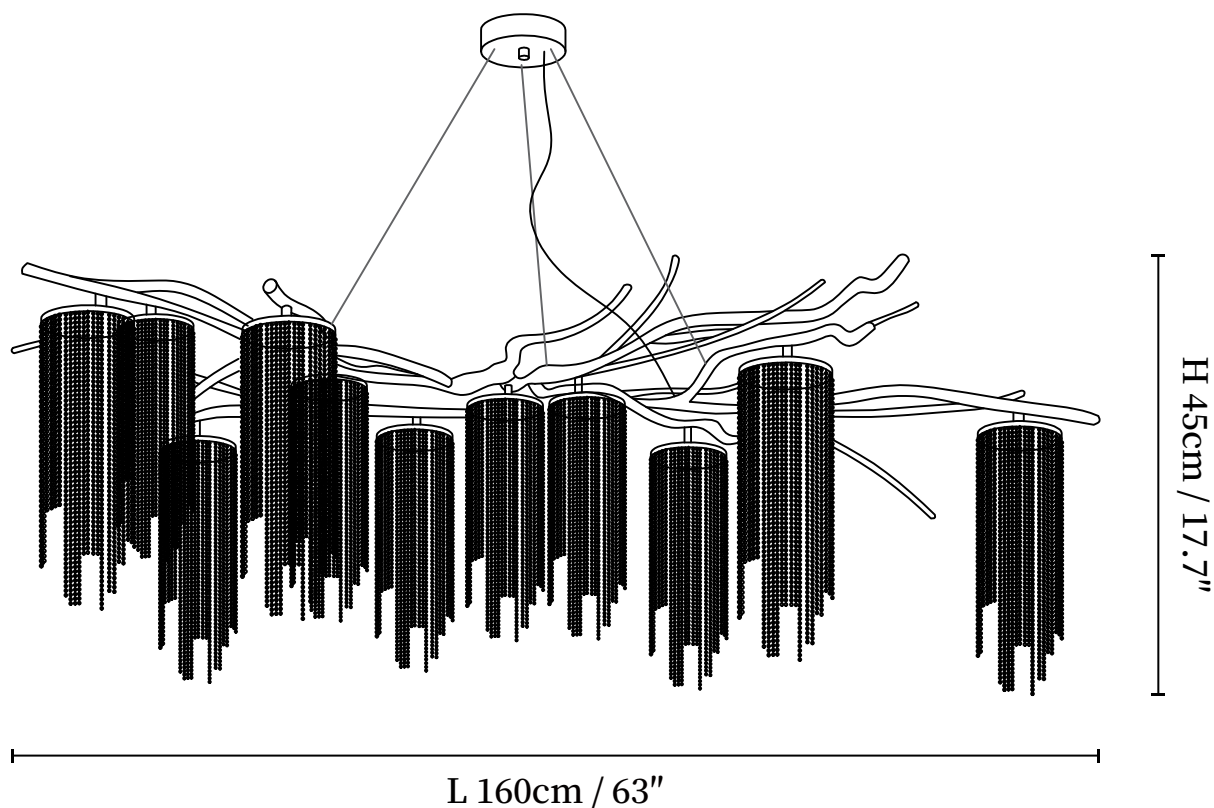

SPECIFICATION SHEET

SPECIFICATION DETAILS

*For custom options, consult factory for details

Fixture Dimensions	L 63" x W 31.5" x H 17.7"
Light source	E14 (bulb not included)
Wattage	MAX 15W incandescent bulb or LED equivalent.
Voltage	AC 110-240V
Mounting	Hardwired.
Dimming	Compatible with dimmable bulbs (bulb not included)
Control method	Compatible with common wall switches(not included)
Finishes	Brass.
Shade Details	Clear.
Material	Metal, Brass, Glass.
Wire Length	The standard length of the suspended wire is 59 "(150 cm) and the length is adjustable.