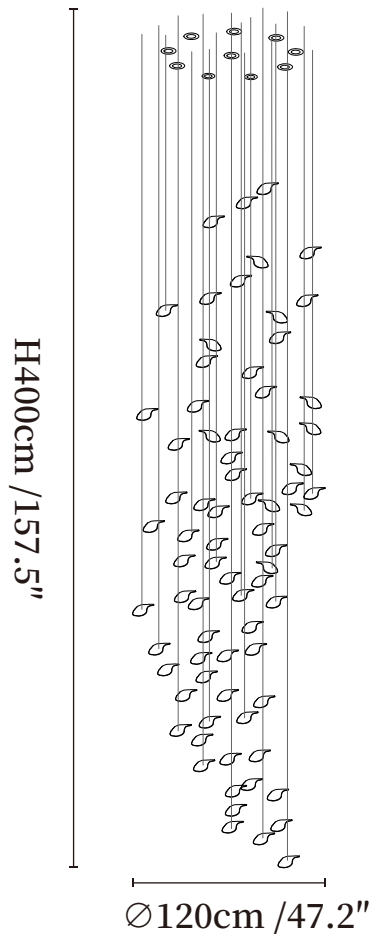

SPECIFICATION SHEET

SPECIFICATION DETAILS

*For custom options, consult factory for details

Fixture Dimensions	L 78.7" x W 47.2" x H 49.2"
Light source	E26 or E27 (bulb not included)
Wattage	MAX 40W incandescent bulb or LED equivalent.
Voltage	AC 110-240V
Mounting	Hardwired.
Dimming	Compatible with dimmable bulbs (bulb not included)
Control method	Compatible with common wall switches(not included)
Finishes	Gold, Clear.
Shade Details	Gold, Clear.
Material	Metal, Glass.
Wire Length	The standard length of the suspended wire is 59 "(150 cm) and the length is adjustable.

SPECIFICATION SHEET

SPECIFICATION DETAILS

*For custom options, consult factory for details

Fixture Dimensions	L 29.5" x W 17.7" x H 39.4"
Light source	E26 or E27 (bulb not included)
Wattage	MAX 40W incandescent bulb or LED equivalent.
Voltage	AC 110-240V
Mounting	Hardwired.
Dimming	Compatible with dimmable bulbs (bulb not included)
Control method	Compatible with common wall switches(not included)
Finishes	Gold, Clear.
Shade Details	Gold, Clear.
Material	Metal, Glass.
Wire Length	The standard length of the suspended wire is 59 "(150 cm) and the length is adjustable.

SPECIFICATION SHEET

SPECIFICATION DETAILS

*For custom options, consult factory for details

Fixture Dimensions	Ø 47.2" x H 157.5"
Light source	E26 or E27 (bulb not included)
Wattage	MAX 40W incandescent bulb or LED equivalent.
Voltage	AC 110-240V
Mounting	Hardwired.
Dimming	Compatible with dimmable bulbs (bulb not included)
Control method	Compatible with common wall switches(not included)
Finishes	Gold, Clear.
Shade Details	Gold, Clear.
Material	Metal, Glass.
Wire Length	The standard length of the suspended wire is 59 "(150 cm) and the length is adjustable.