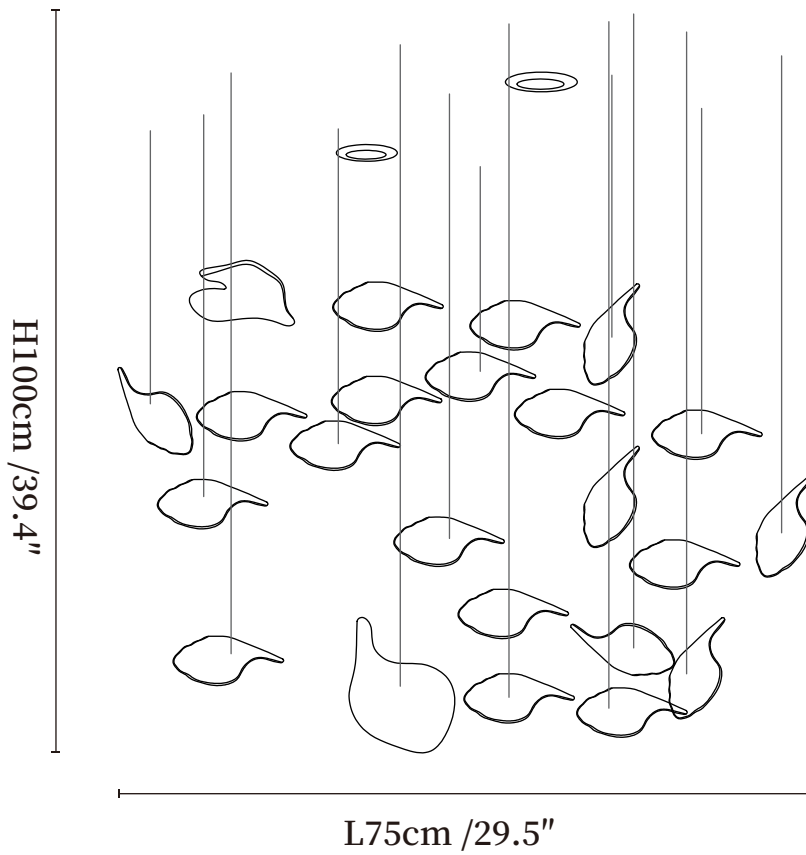

SPECIFICATION SHEET

SPECIFICATION DETAILS

*For custom options, consult factory for details

Fixture Dimensions	L 78.7" x W 47.2" x H 49.2"
Light source	E26 or E27 (bulb not included)
Wattage	MAX 40W incandescent bulb or LED equivalent.
Voltage	AC 110-240V
Mounting	Hardwired.
Dimming	Compatible with dimmable bulbs (bulb not included)
Control method	Compatible with common wall switches(not included)
Finishes	Gold, Clear.
Shade Details	Gold, Clear.
Material	Metal, Glass.
Wire Length	The standard length of the suspended wire is 59 "(150 cm) and the length is adjustable.

SPECIFICATION SHEET

SPECIFICATION DETAILS

*For custom options, consult factory for details

Fixture Dimensions	L 29.5" x W 17.7" x H 39.4"
Light source	E26 or E27 (bulb not included)
Wattage	MAX 40W incandescent bulb or LED equivalent.
Voltage	AC 110-240V
Mounting	Hardwired.
Dimming	Compatible with dimmable bulbs (bulb not included)
Control method	Compatible with common wall switches(not included)
Finishes	Gold, Clear.
Shade Details	Gold, Clear.
Material	Metal, Glass.
Wire Length	The standard length of the suspended wire is 59 "(150 cm) and the length is adjustable.

SPECIFICATION SHEET

SPECIFICATION DETAILS

*For custom options, consult factory for details

Fixture Dimensions	Ø 47.2" x H 157.5"
Light source	E26 or E27 (bulb not included)
Wattage	MAX 40W incandescent bulb or LED equivalent.
Voltage	AC 110-240V
Mounting	Hardwired.
Dimming	Compatible with dimmable bulbs (bulb not included)
Control method	Compatible with common wall switches(not included)
Finishes	Gold, Clear.
Shade Details	Gold, Clear.
Material	Metal, Glass.
Wire Length	The standard length of the suspended wire is 59 "(150 cm) and the length is adjustable.