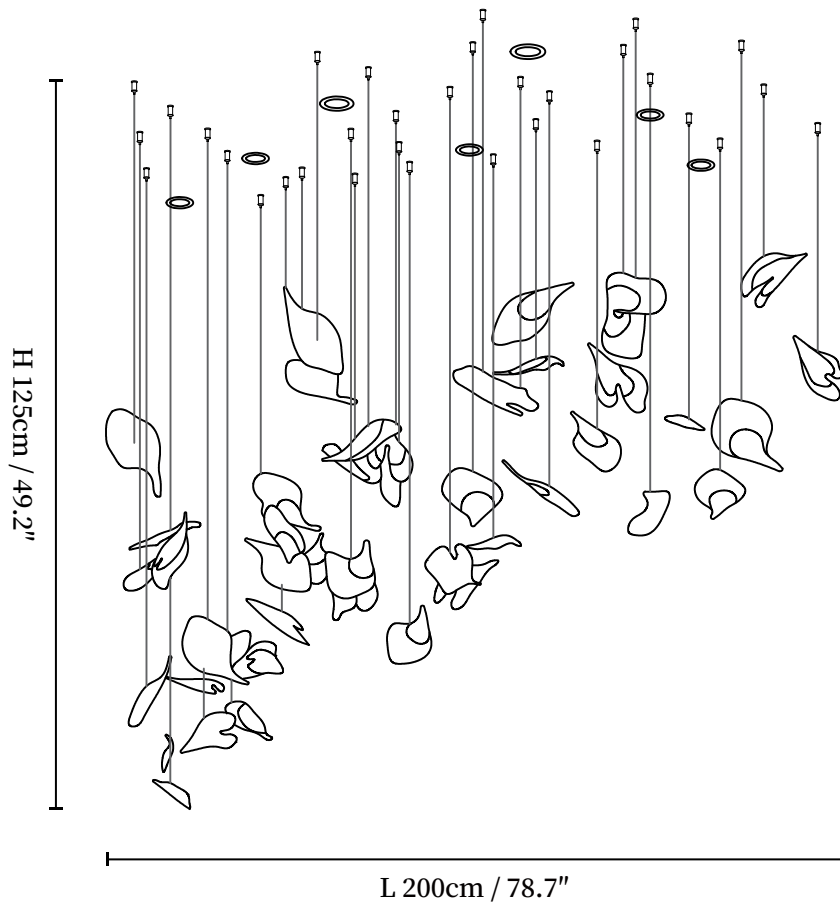

SPECIFICATION SHEET

SPECIFICATION DETAILS

*For custom options, consult factory for details

Fixture Dimensions	L 78.7" x W 47.2" x H 49.2"
Light source	E26 or E27 (bulb not included)
Wattage	MAX 40W incandescent bulb or LED equivalent.
Voltage	AC 110-240V
Mounting	Hardwired.
Dimming	Compatible with dimmable bulbs (bulb not included)
Control method	Compatible with common wall switches(not included)
Finishes	Gold, Clear.
Shade Details	Gold, Clear.
Material	Metal, Glass.
Wire Length	The standard length of the suspended wire is 59 "(150 cm) and the length is adjustable.

SPECIFICATION SHEET

SPECIFICATION DETAILS

*For custom options, consult factory for details

Fixture Dimensions	L 29.5" x W 17.7" x H 39.4"
Light source	E26 or E27 (bulb not included)
Wattage	MAX 40W incandescent bulb or LED equivalent.
Voltage	AC 110-240V
Mounting	Hardwired.
Dimming	Compatible with dimmable bulbs (bulb not included)
Control method	Compatible with common wall switches(not included)
Finishes	Gold, Clear.
Shade Details	Gold, Clear.
Material	Metal, Glass.
Wire Length	The standard length of the suspended wire is 59 "(150 cm) and the length is adjustable.

SPECIFICATION SHEET

SPECIFICATION DETAILS

*For custom options, consult factory for details

Fixture Dimensions	Ø 47.2" x H 157.5"
Light source	E26 or E27 (bulb not included)
Wattage	MAX 40W incandescent bulb or LED equivalent.
Voltage	AC 110-240V
Mounting	Hardwired.
Dimming	Compatible with dimmable bulbs (bulb not included)
Control method	Compatible with common wall switches(not included)
Finishes	Gold, Clear.
Shade Details	Gold, Clear.
Material	Metal, Glass.
Wire Length	The standard length of the suspended wire is 59 "(150 cm) and the length is adjustable.