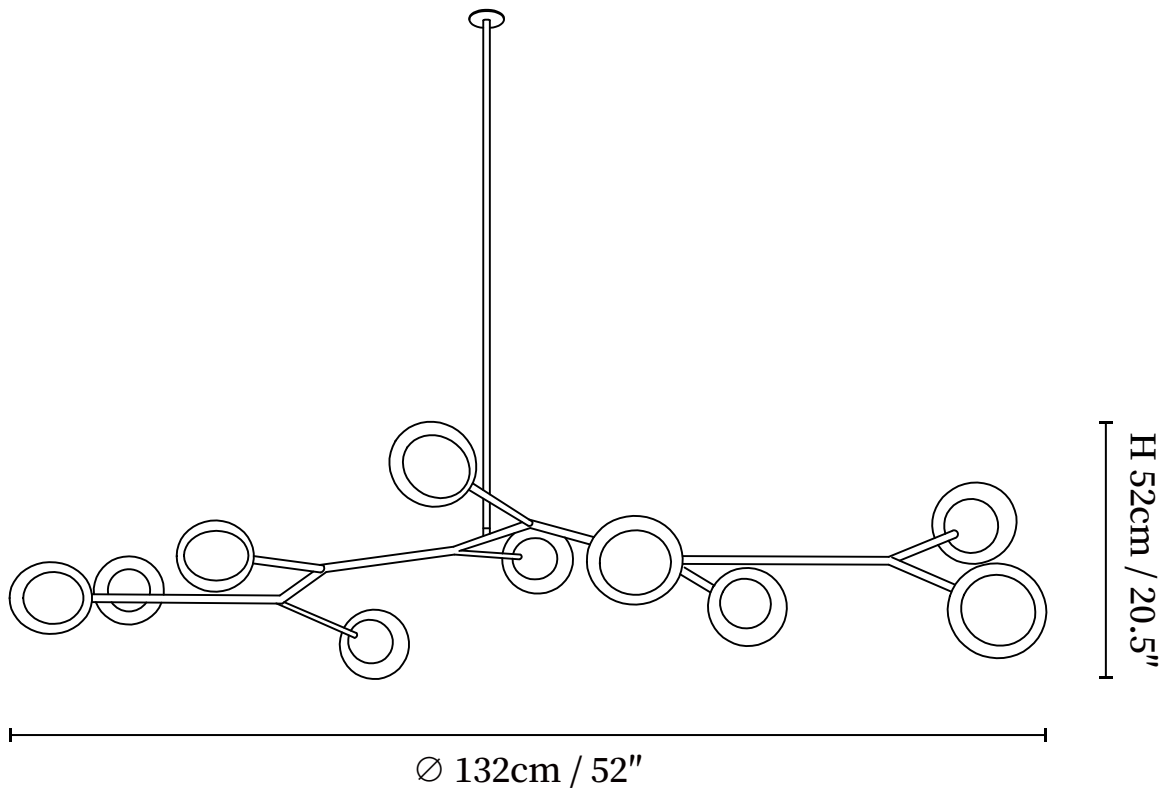

SPECIFICATION DETAILS

*For custom options, consult factory for details

Fixture Dimensions	D 45.7" x H 20.5" (6 Heads)
Light source	G9 (bulb not included)
Wattage	MAX 5W incandescent bulb or LED equivalent.
Voltage	AC 110-240V
Mounting	Hardwired.
Dimming	Compatible with dimmable bulbs (bulb not included)
Control method	Compatible with common wall switches (not included)
Finishes	Gold.
Shade Details	White & Clear.
Material	Metal, Glass.
Rod Length	Suspension rod is 19.7"+11.8", and can be spliced as needed.

SPECIFICATION SHEET

SPECIFICATION DETAILS

*For custom options, consult factory for details

Fixture Dimensions	D 52" x H 20.5" (10 Heads)
Light source	G9 (bulb not included)
Wattage	MAX 5W incandescent bulb or LED equivalent.
Voltage	AC 110-240V
Mounting	Hardwired.
Dimming	Compatible with dimmable bulbs (bulb not included)
Control method	Compatible with common wall switches (not included)
Finishes	Gold.
Shade Details	White & Clear.
Material	Metal, Glass.
Rod Length	Suspension rod is 19.7"+11.8", and can be spliced as needed.

SPECIFICATION SHEET

SPECIFICATION DETAILS

*For custom options, consult factory for details

Fixture Dimensions	D 70.1" x H 20.5" (19 Heads)
Light source	G9 (bulb not included)
Wattage	MAX 5W incandescent bulb or LED equivalent.
Voltage	AC 110-240V
Mounting	Hardwired.
Dimming	Compatible with dimmable bulbs (bulb not included)
Control method	Compatible with common wall switches(not included)
Finishes	Gold.
Shade Details	White & Clear.
Material	Metal, Glass.
Rod Length	Suspension rod is 19.7"+11.8", and can be spliced as needed.