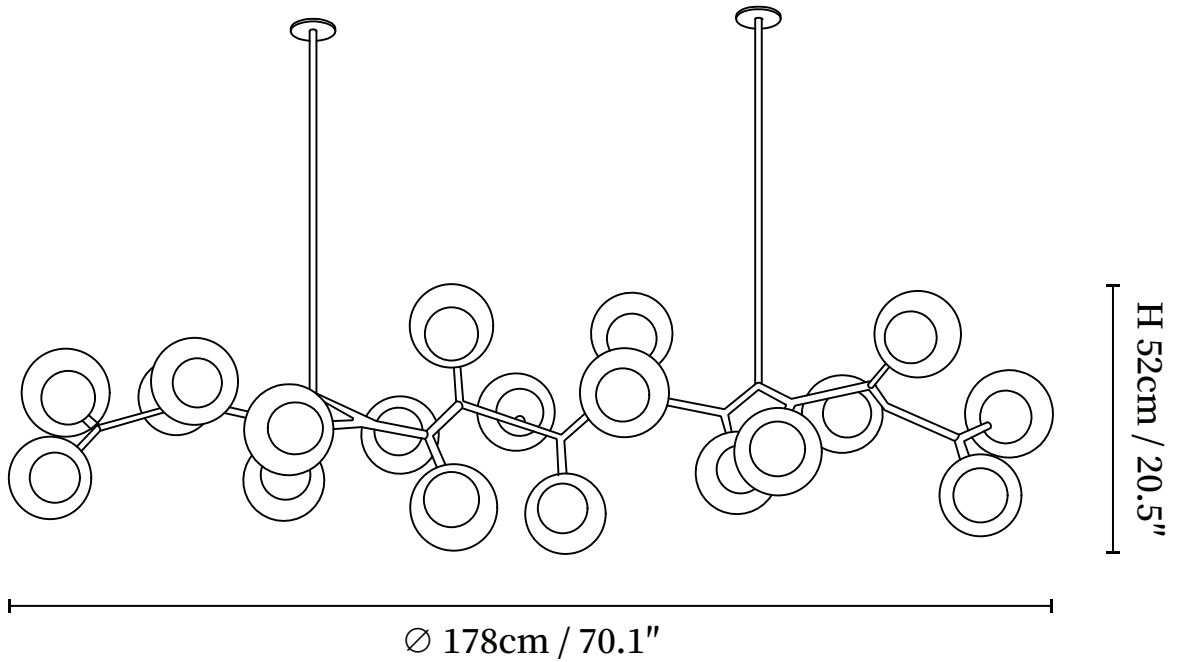

SPECIFICATION DETAILS

*For custom options, consult factory for details

Fixture Dimensions	D 45.7" x H 20.5" (6 Heads)
Light source	G9 (bulb not included)
Wattage	MAX 5W incandescent bulb or LED equivalent.
Voltage	AC 110-240V
Mounting	Hardwired.
Dimming	Compatible with dimmable bulbs (bulb not included)
Control method	Compatible with common wall switches (not included)
Finishes	Gold.
Shade Details	White & Clear.
Material	Metal, Glass.
Rod Length	Suspension rod is 19.7"+11.8", and can be spliced as needed.

SPECIFICATION SHEET

SPECIFICATION DETAILS

*For custom options, consult factory for details

Fixture Dimensions	D 52" x H 20.5" (10 Heads)
Light source	G9 (bulb not included)
Wattage	MAX 5W incandescent bulb or LED equivalent.
Voltage	AC 110-240V
Mounting	Hardwired.
Dimming	Compatible with dimmable bulbs (bulb not included)
Control method	Compatible with common wall switches (not included)
Finishes	Gold.
Shade Details	White & Clear.
Material	Metal, Glass.
Rod Length	Suspension rod is 19.7"+11.8", and can be spliced as needed.

SPECIFICATION SHEET

SPECIFICATION DETAILS

*For custom options, consult factory for details

Fixture Dimensions	D 70.1" x H 20.5" (19 Heads)
Light source	G9 (bulb not included)
Wattage	MAX 5W incandescent bulb or LED equivalent.
Voltage	AC 110-240V
Mounting	Hardwired.
Dimming	Compatible with dimmable bulbs (bulb not included)
Control method	Compatible with common wall switches(not included)
Finishes	Gold.
Shade Details	White & Clear.
Material	Metal, Glass.
Rod Length	Suspension rod is 19.7"+11.8", and can be spliced as needed.