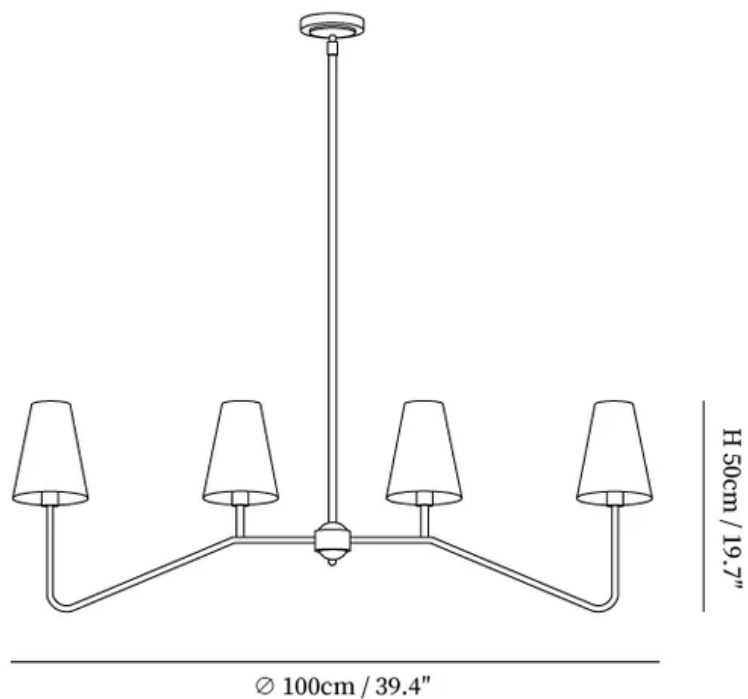

SPECIFICATION SHEET

SPECIFICATION DETAILS

*For custom options, consult factory for details

Fixture Dimensions	D 39.4" x H 19.7" (4heads)
Light source	E14 (bulb not included).
Wattage	Max 15W incandescent bulb or LED equivalent.
Voltage	AC 110-240V
Mounting	Hardwired.
Dimming	Compatible with dimmable bulbs (bulb not included)
Control method	Compatible with common wall switches(not included)
Finishes	Brass, Black.
Shade Details	White.
Material	Metal, Brass, Fabric.
Wire Length	Suspension rod length 30cm/11.8", and can be spliced as needed.