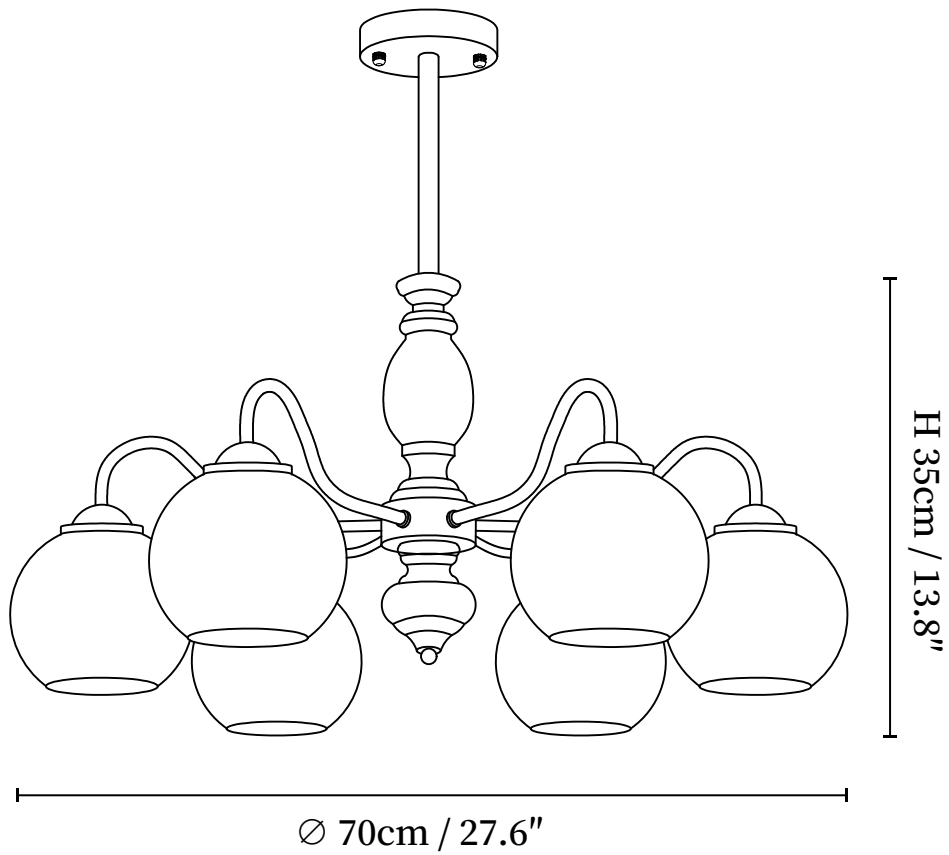

SPECIFICATION SHEET

SPECIFICATION DETAILS

*For custom options, consult factory for details

Fixture Dimensions	D 21.7" x H 13.8" (3heads)
Light source	E26 or E27 (bulb not included)
Wattage	MAX 40W incandescent bulb or LED equivalent.
Voltage	AC 110-240V
Mounting	Hardwired.
Dimming	Compatible with dimmable bulbs (bulb not included)
Control method	Compatible with common wall switches(not included)
Finishes	Walnut Color, Gold.
Shade Details	Caramel Colour.
Material	Metal, Glass, Wood.
Rod Length	Suspension rod is 19.7", and can be spliced as needed.

SPECIFICATION SHEET

SPECIFICATION DETAILS

*For custom options, consult factory for details

Fixture Dimensions	D 27.6" x H 13.8" (6heads)
Light source	E26 or E27 (bulb not included)
Wattage	MAX 40W incandescent bulb or LED equivalent.
Voltage	AC 110-240V
Mounting	Hardwired.
Dimming	Compatible with dimmable bulbs (bulb not included)
Control method	Compatible with common wall switches (not included)
Finishes	Walnut Color, Gold.
Shade Details	Caramel Colour.
Material	Metal, Glass, Wood.
Rod Length	Suspension rod is 19.7", and can be spliced as needed.

SPECIFICATION SHEET

SPECIFICATION DETAILS

*For custom options, consult factory for details

Fixture Dimensions	D 35.4" x H 13.8" (8heads)
Light source	E26 or E27 (bulb not included)
Wattage	MAX 40W incandescent bulb or LED equivalent.
Voltage	AC 110-240V
Mounting	Hardwired.
Dimming	Compatible with dimmable bulbs (bulb not included)
Control method	Compatible with common wall switches (not included)
Finishes	Walnut Color, Gold.
Shade Details	Caramel Colour.
Material	Metal, Glass, Wood.
Rod Length	Suspension rod is 19.7", and can be spliced as needed.