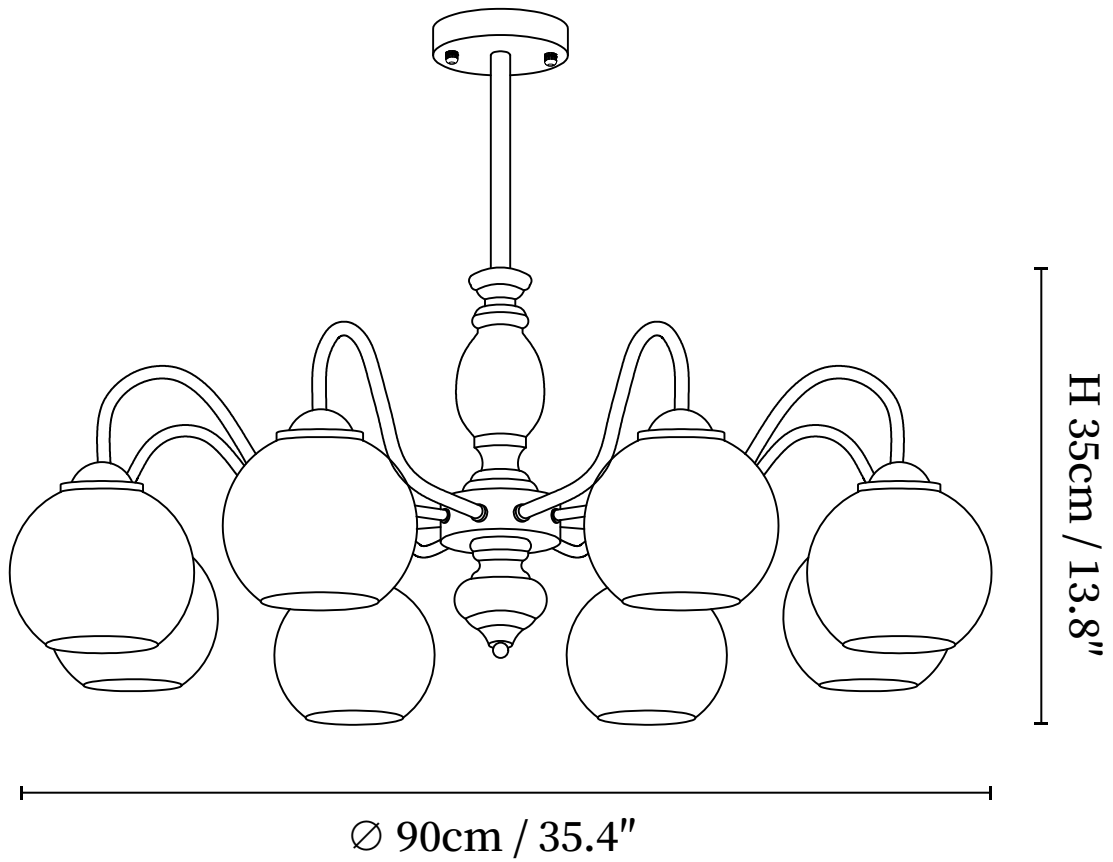

SPECIFICATION SHEET

SPECIFICATION DETAILS

*For custom options, consult factory for details

Fixture Dimensions	D 21.7" x H 13.8" (3heads)
Light source	E26 or E27 (bulb not included)
Wattage	MAX 40W incandescent bulb or LED equivalent.
Voltage	AC 110-240V
Mounting	Hardwired.
Dimming	Compatible with dimmable bulbs (bulb not included)
Control method	Compatible with common wall switches(not included)
Finishes	Walnut Color, Gold.
Shade Details	Caramel Colour.
Material	Metal, Glass, Wood.
Rod Length	Suspension rod is 19.7", and can be spliced as needed.

SPECIFICATION SHEET

SPECIFICATION DETAILS

*For custom options, consult factory for details

Fixture Dimensions	D 27.6" x H 13.8" (6heads)
Light source	E26 or E27 (bulb not included)
Wattage	MAX 40W incandescent bulb or LED equivalent.
Voltage	AC 110-240V
Mounting	Hardwired.
Dimming	Compatible with dimmable bulbs (bulb not included)
Control method	Compatible with common wall switches (not included)
Finishes	Walnut Color, Gold.
Shade Details	Caramel Colour.
Material	Metal, Glass, Wood.
Rod Length	Suspension rod is 19.7", and can be spliced as needed.

SPECIFICATION SHEET

SPECIFICATION DETAILS

*For custom options, consult factory for details

Fixture Dimensions	D 35.4" x H 13.8" (8heads)
Light source	E26 or E27 (bulb not included)
Wattage	MAX 40W incandescent bulb or LED equivalent.
Voltage	AC 110-240V
Mounting	Hardwired.
Dimming	Compatible with dimmable bulbs (bulb not included)
Control method	Compatible with common wall switches (not included)
Finishes	Walnut Color, Gold.
Shade Details	Caramel Colour.
Material	Metal, Glass, Wood.
Rod Length	Suspension rod is 19.7", and can be spliced as needed.