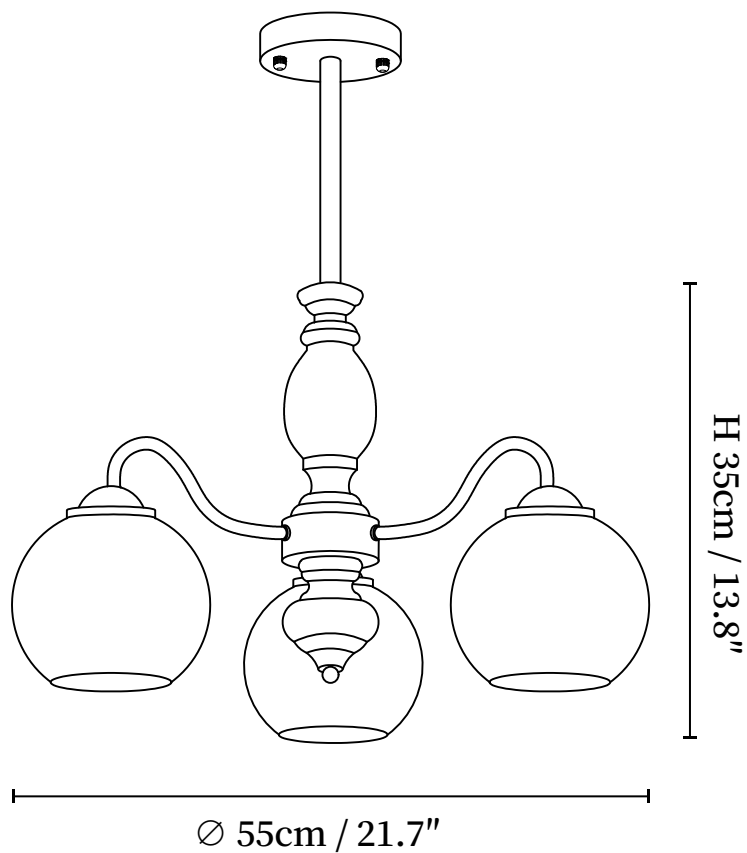

SPECIFICATION SHEET

SPECIFICATION DETAILS

*For custom options, consult factory for details

Fixture Dimensions	D 21.7" x H 13.8" (3heads)
Light source	E26 or E27 (bulb not included)
Wattage	MAX 40W incandescent bulb or LED equivalent.
Voltage	AC 110-240V
Mounting	Hardwired.
Dimming	Compatible with dimmable bulbs (bulb not included)
Control method	Compatible with common wall switches(not included)
Finishes	Walnut Color, Gold.
Shade Details	Caramel Colour.
Material	Metal, Glass, Wood.
Rod Length	Suspension rod is 19.7", and can be spliced as needed.

SPECIFICATION SHEET

SPECIFICATION DETAILS

*For custom options, consult factory for details

Fixture Dimensions	D 27.6" x H 13.8" (6heads)
Light source	E26 or E27 (bulb not included)
Wattage	MAX 40W incandescent bulb or LED equivalent.
Voltage	AC 110-240V
Mounting	Hardwired.
Dimming	Compatible with dimmable bulbs (bulb not included)
Control method	Compatible with common wall switches (not included)
Finishes	Walnut Color, Gold.
Shade Details	Caramel Colour.
Material	Metal, Glass, Wood.
Rod Length	Suspension rod is 19.7", and can be spliced as needed.

SPECIFICATION SHEET

SPECIFICATION DETAILS

*For custom options, consult factory for details

Fixture Dimensions	D 35.4" x H 13.8" (8heads)
Light source	E26 or E27 (bulb not included)
Wattage	MAX 40W incandescent bulb or LED equivalent.
Voltage	AC 110-240V
Mounting	Hardwired.
Dimming	Compatible with dimmable bulbs (bulb not included)
Control method	Compatible with common wall switches (not included)
Finishes	Walnut Color, Gold.
Shade Details	Caramel Colour.
Material	Metal, Glass, Wood.
Rod Length	Suspension rod is 19.7", and can be spliced as needed.