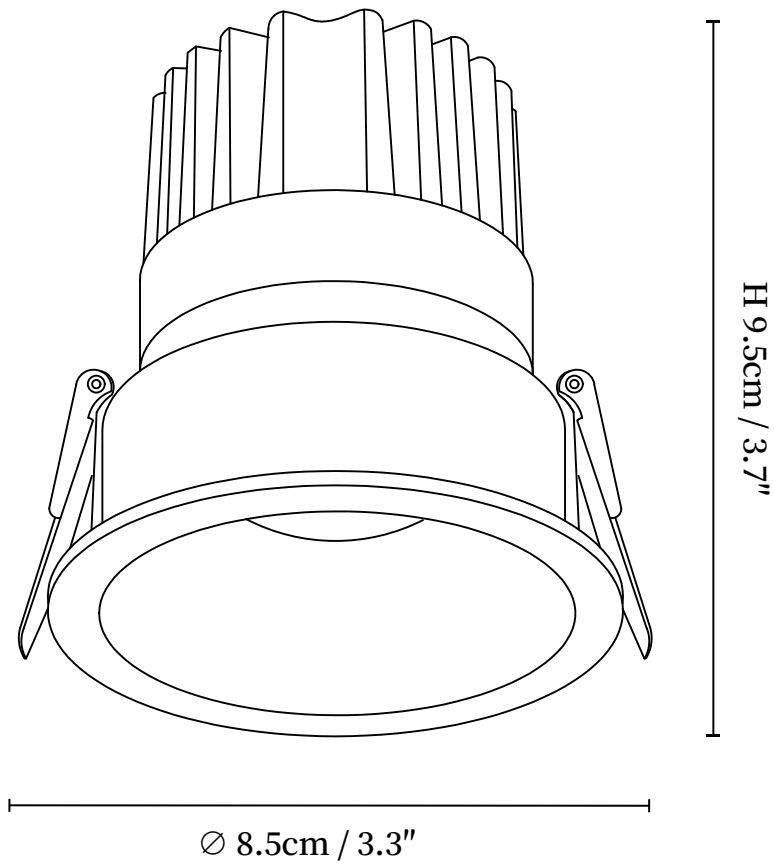

SPECIFICATION SHEET

SPECIFICATION DETAILS

*For custom options, consult factory for details

Fixture Dimensions	D 3.3" x H 3.7"
Light source	Integrated LED
Wattage	~10W
Voltage	AC 110-240V
Dimming	Not supported
CRI(Ra)	90+CRI
Mounting	Hardwired.
LED Rated Life	30000 hours
Color Temperature	Warm Light (3000K), Neutral Light (4000K), Cool Light (6000K)
Control method	Compatible with common wall switches (not included)
Finishes	White, Black.
Shade Details	White, Black.
Material	Aluminum, Metal.