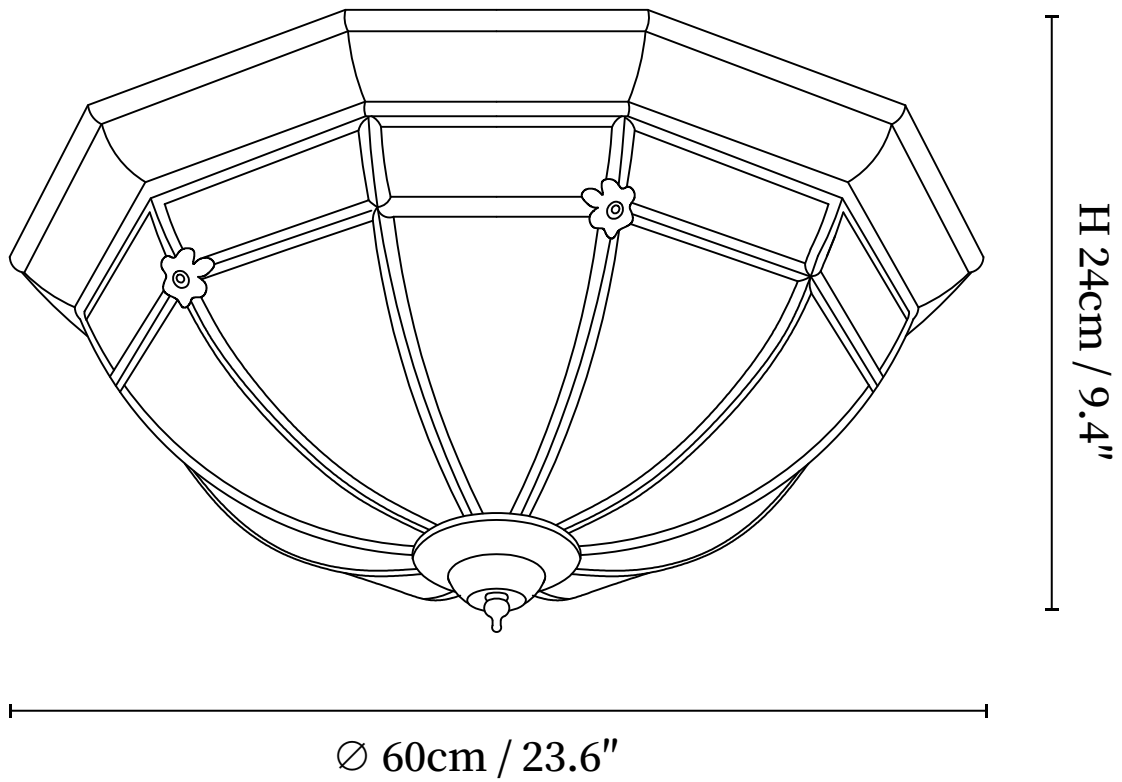

## SPECIFICATION DETAILS

\*For custom options, consult factory for details

<b>Fixture Dimensions</b>	D 13.8" x H 7.9" (3 bulbs) D 17.7" x H 8.7" (4 bulbs) D 23.6" x H 9.4" (6 bulbs)
<b>Light source</b>	E26 or E27 (bulb not included)
<b>Wattage</b>	MAX 40W incandescent bulb or LED equivalent.
<b>Voltage</b>	AC 110-240V
<b>Mounting</b>	Hardwired.
<b>Dimming</b>	Please purchase dimmable light bulbs separately.
<b>Control method</b>	Compatible with common wall switches (not included)
<b>Finishes</b>	Brass.
<b>Shade Details</b>	White.
<b>Material</b>	Brass, Glass.