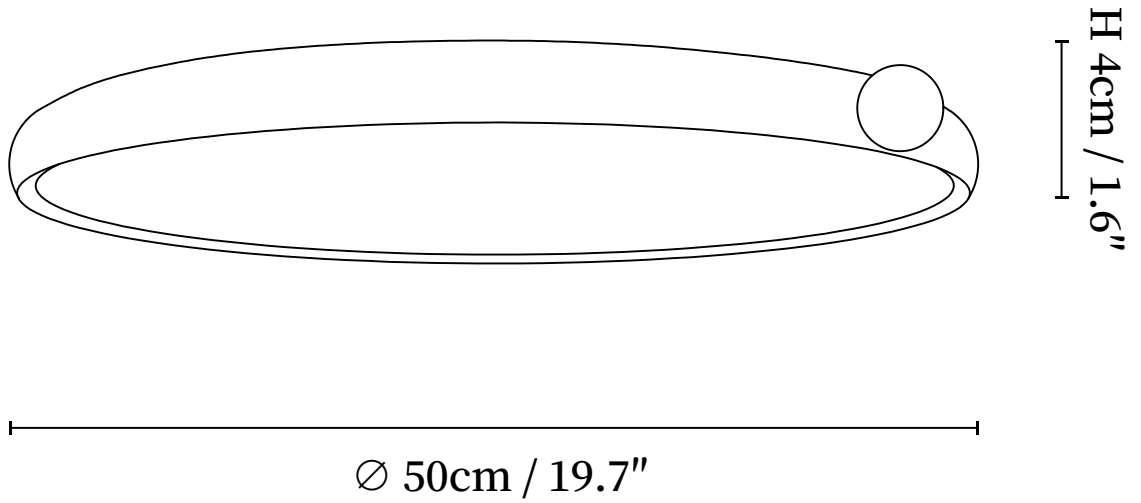

## SPECIFICATION DETAILS

\*For custom options, consult factory for details

<b>Fixture Dimensions</b>	D 15.7" x H 1.6", D 19.7" x H 1.6"
<b>Light source</b>	Integrated LED
<b>Wattage</b>	~5W
<b>Voltage</b>	AC 110-240V
<b>Dimming</b>	Not supported
<b>CRI(Ra)</b>	90+CRI
<b>Mounting</b>	Hardwired.
<b>LED Rated Life</b>	30000 hours
<b>Color Temperature</b>	Warm Light (3000K), Neutral Light (4000K), Cool Light (6000K)
<b>Control method</b>	Compatible with common wall switches(not included)
<b>Finishes</b>	Beige, Red, Green.
<b>Shade Details</b>	White.
<b>Material</b>	Metal, Acrylic.