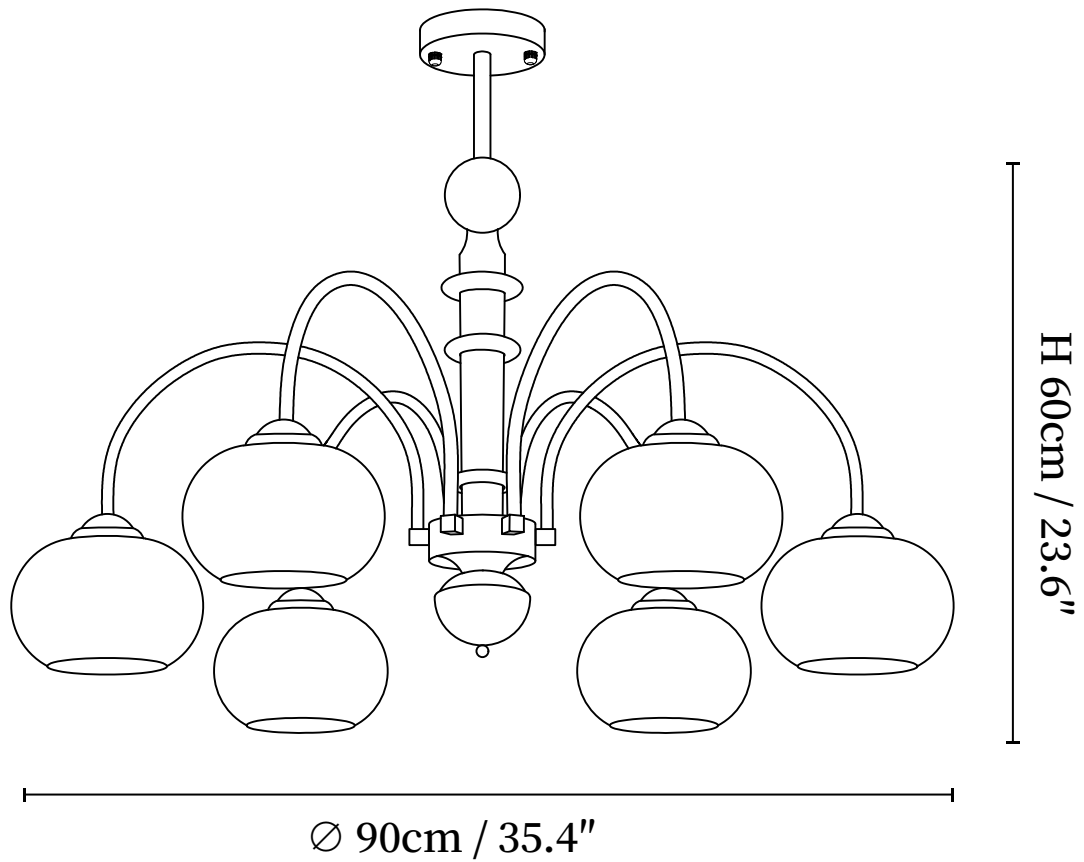

SPECIFICATION SHEET

SPECIFICATION DETAILS

*For custom options, consult factory for details

Fixture Dimensions	D 27.6" x H 23.6" (3heads)
Light source	E26 or E27 (bulb not included)
Wattage	MAX 40W incandescent bulb or LED equivalent.
Voltage	AC 110-240V
Mounting	Hardwired.
Dimming	Compatible with dimmable bulbs (bulb not included)
Control method	Compatible with common wall switches(not included)
Finishes	Walnut Color, Gold.
Shade Details	Caramel Colour.
Material	Metal, Glass, Wood.
Rod Length	Suspension rod is 19.7", and can be spliced as needed.

SPECIFICATION SHEET

SPECIFICATION DETAILS

*For custom options, consult factory for details

Fixture Dimensions	D 35.4" x H 23.6" (6heads)
Light source	E26 or E27 (bulb not included)
Wattage	MAX 40W incandescent bulb or LED equivalent.
Voltage	AC 110-240V
Mounting	Hardwired.
Dimming	Compatible with dimmable bulbs (bulb not included)
Control method	Compatible with common wall switches (not included)
Finishes	Walnut Color, Gold.
Shade Details	Caramel Colour.
Material	Metal, Glass, Wood.
Rod Length	Suspension rod is 19.7", and can be spliced as needed.

SPECIFICATION SHEET

SPECIFICATION DETAILS

*For custom options, consult factory for details

Fixture Dimensions	D 43.3" x H 23.6" (8heads)
Light source	E26 or E27 (bulb not included)
Wattage	MAX 40W incandescent bulb or LED equivalent.
Voltage	AC 110-240V
Mounting	Hardwired.
Dimming	Compatible with dimmable bulbs (bulb not included)
Control method	Compatible with common wall switches(not included)
Finishes	Walnut Color, Gold.
Shade Details	Caramel Colour.
Material	Metal, Glass, Wood.
Rod Length	Suspension rod is 19.7", and can be spliced as needed.