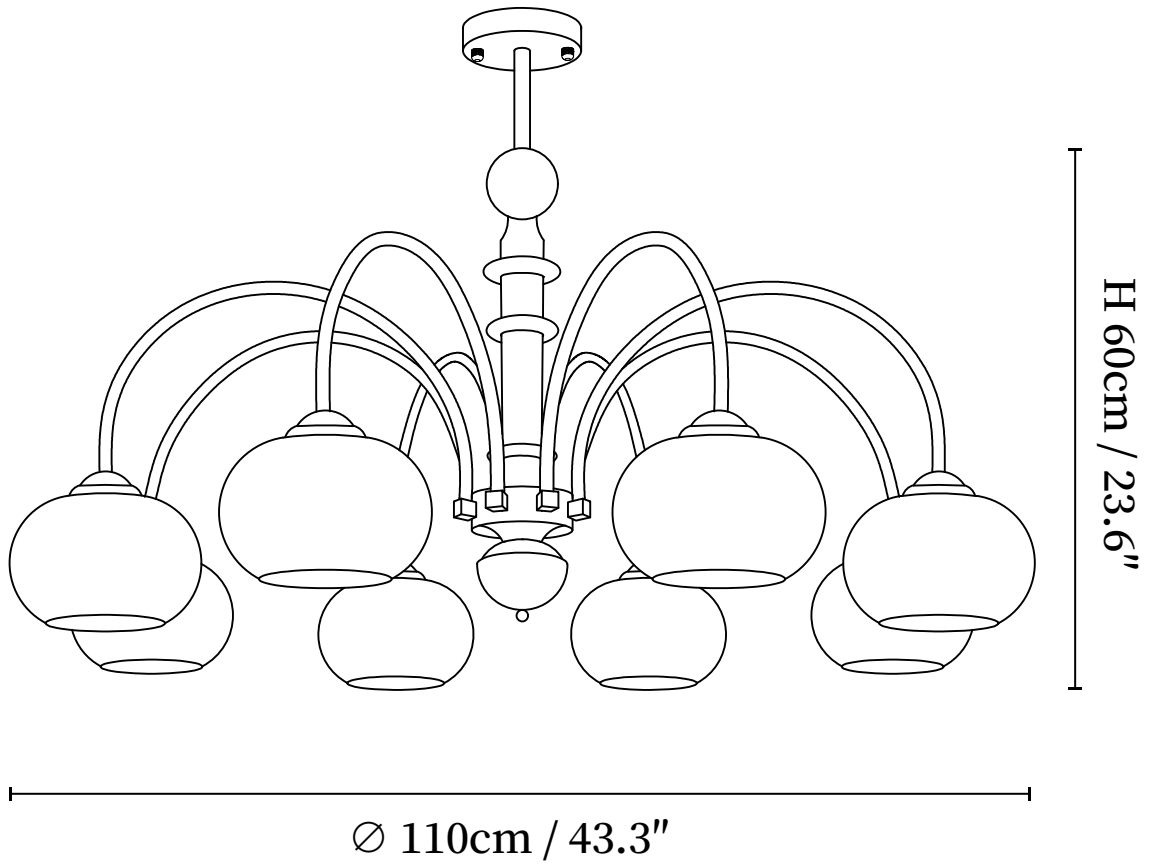

SPECIFICATION SHEET

SPECIFICATION DETAILS

*For custom options, consult factory for details

Fixture Dimensions	D 27.6" x H 23.6" (3heads)
Light source	E26 or E27 (bulb not included)
Wattage	MAX 40W incandescent bulb or LED equivalent.
Voltage	AC 110-240V
Mounting	Hardwired.
Dimming	Compatible with dimmable bulbs (bulb not included)
Control method	Compatible with common wall switches(not included)
Finishes	Walnut Color, Gold.
Shade Details	Caramel Colour.
Material	Metal, Glass, Wood.
Rod Length	Suspension rod is 19.7", and can be spliced as needed.

SPECIFICATION SHEET

SPECIFICATION DETAILS

*For custom options, consult factory for details

Fixture Dimensions	D 35.4" x H 23.6" (6heads)
Light source	E26 or E27 (bulb not included)
Wattage	MAX 40W incandescent bulb or LED equivalent.
Voltage	AC 110-240V
Mounting	Hardwired.
Dimming	Compatible with dimmable bulbs (bulb not included)
Control method	Compatible with common wall switches (not included)
Finishes	Walnut Color, Gold.
Shade Details	Caramel Colour.
Material	Metal, Glass, Wood.
Rod Length	Suspension rod is 19.7", and can be spliced as needed.

SPECIFICATION SHEET

SPECIFICATION DETAILS

*For custom options, consult factory for details

Fixture Dimensions	D 43.3" x H 23.6" (8heads)
Light source	E26 or E27 (bulb not included)
Wattage	MAX 40W incandescent bulb or LED equivalent.
Voltage	AC 110-240V
Mounting	Hardwired.
Dimming	Compatible with dimmable bulbs (bulb not included)
Control method	Compatible with common wall switches(not included)
Finishes	Walnut Color, Gold.
Shade Details	Caramel Colour.
Material	Metal, Glass, Wood.
Rod Length	Suspension rod is 19.7", and can be spliced as needed.