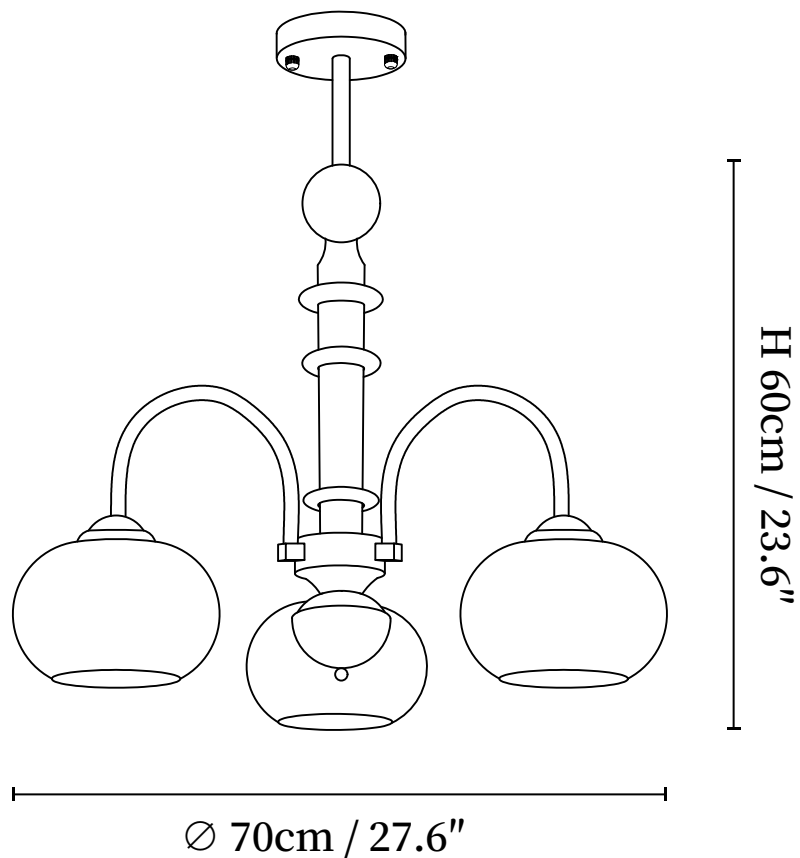

SPECIFICATION SHEET

SPECIFICATION DETAILS

*For custom options, consult factory for details

Fixture Dimensions	D 27.6" x H 23.6" (3heads)
Light source	E26 or E27 (bulb not included)
Wattage	MAX 40W incandescent bulb or LED equivalent.
Voltage	AC 110-240V
Mounting	Hardwired.
Dimming	Compatible with dimmable bulbs (bulb not included)
Control method	Compatible with common wall switches(not included)
Finishes	Walnut Color, Gold.
Shade Details	Caramel Colour.
Material	Metal, Glass, Wood.
Rod Length	Suspension rod is 19.7", and can be spliced as needed.

SPECIFICATION SHEET

SPECIFICATION DETAILS

*For custom options, consult factory for details

Fixture Dimensions	D 35.4" x H 23.6" (6heads)
Light source	E26 or E27 (bulb not included)
Wattage	MAX 40W incandescent bulb or LED equivalent.
Voltage	AC 110-240V
Mounting	Hardwired.
Dimming	Compatible with dimmable bulbs (bulb not included)
Control method	Compatible with common wall switches (not included)
Finishes	Walnut Color, Gold.
Shade Details	Caramel Colour.
Material	Metal, Glass, Wood.
Rod Length	Suspension rod is 19.7", and can be spliced as needed.

SPECIFICATION SHEET

SPECIFICATION DETAILS

*For custom options, consult factory for details

Fixture Dimensions	D 43.3" x H 23.6" (8heads)
Light source	E26 or E27 (bulb not included)
Wattage	MAX 40W incandescent bulb or LED equivalent.
Voltage	AC 110-240V
Mounting	Hardwired.
Dimming	Compatible with dimmable bulbs (bulb not included)
Control method	Compatible with common wall switches(not included)
Finishes	Walnut Color, Gold.
Shade Details	Caramel Colour.
Material	Metal, Glass, Wood.
Rod Length	Suspension rod is 19.7", and can be spliced as needed.