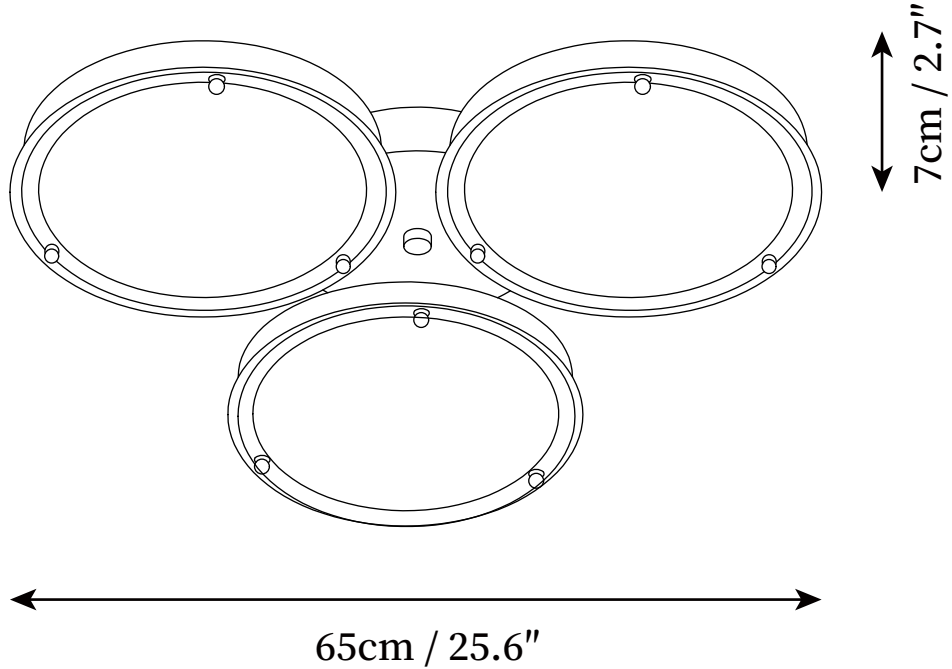

SPECIFICATION SHEET

SPECIFICATION DETAILS

*For custom options, consult factory for details

Fixture Dimensions	D 17.7" x H 2.7" D 25.6" x H 2.7"
Light source	Integrated LED
Wattage	~5 Watts
Voltage	AC 110-240V
Dimming	Not supported
CRI(Ra)	90+CRI
Mounting	Hardwired.
LED Rated Life	30000 hours
Color Temperature	Warm Light (3000K), Neutral Light (4000K), Cool Light (6000K)
Control method	Compatible with common wall switches(not included)
Finishes	Brass.
Shade Details	Clear.
Material	Brass, Glass.