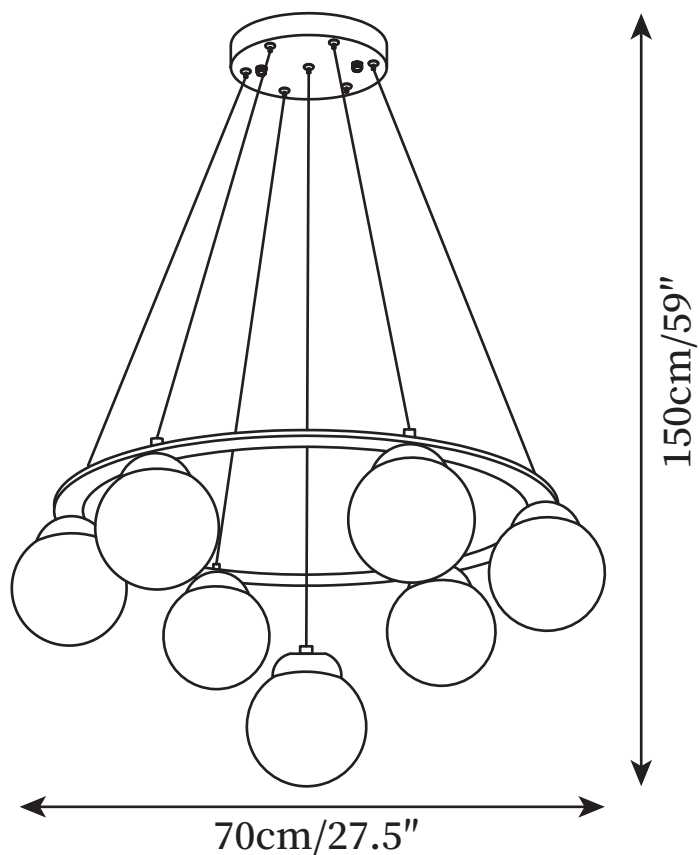

SPECIFICATION SHEET

SPECIFICATION DETAILS

*For custom options, consult factory for details

Fixture Dimensions	D 27.5" x H 59"
Light source	E26 or E27. (bulb not included).
Wattage	MAX 40W incandescent bulb or LED equivalent.
Voltage	AC 110-240V
Mounting	Hardwired.
Dimming	Compatible with dimmable bulbs (bulb not included)
Control method	Compatible with common wall switches (not included)
Finishes	Black.
Shade Details	Gray, Coffee, Red, Green, Blue.
Material	Concrete, Metal.
Wire Length	The standard length of the cord is 59" (150 cm), the length is adjustable.