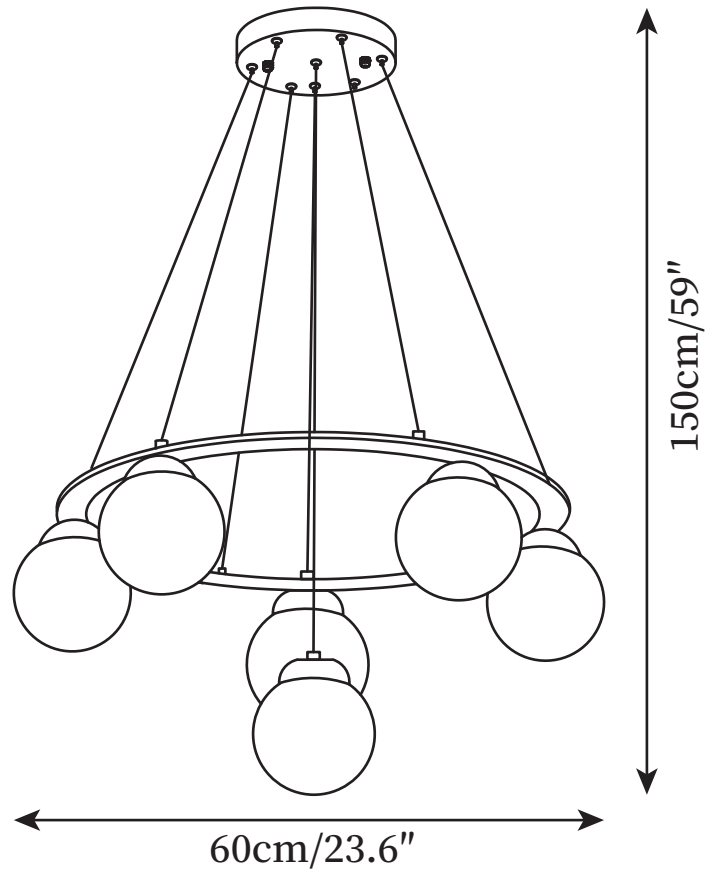

SPECIFICATION SHEET

SPECIFICATION DETAILS

*For custom options, consult factory for details

| | |
|---------------------------|--|
| SUK | HD-D6836-4 |
| Fixture Dimensions | D 19.6" x H 59" |
| Light source | E26 or E27. (bulb not included). |
| Wattage | MAX 40W incandescent bulb or LED equivalent. |
| Voltage | AC 110-240V |
| Mounting | Hardwired. |
| Dimming | Compatible with dimmable bulbs (bulb not included) |
| Control method | Compatible with common wall switches(not included) |
| Finishes | Wood Color |
| Shade Details | White |
| Material | Wood, Glass |
| Wire Length | The standard length of the cord is 59" (150 cm), the length is adjustable. |

SPECIFICATION SHEET

SPECIFICATION DETAILS

*For custom options, consult factory for details

| | |
|---------------------------|--|
| SUK | HD-D6836-6 |
| Fixture Dimensions | D 23.6" x H 59" |
| Light source | E26 or E27. (bulb not included). |
| Wattage | MAX 40W incandescent bulb or LED equivalent. |
| Voltage | AC 110-240V |
| Mounting | Hardwired. |
| Dimming | Compatible with dimmable bulbs (bulb not included) |
| Control method | Compatible with common wall switches(not included) |
| Finishes | Wood Color |
| Shade Details | White |
| Material | Wood, Glass |
| Wire Length | The standard length of the cord is 59" (150 cm), the length is adjustable. |