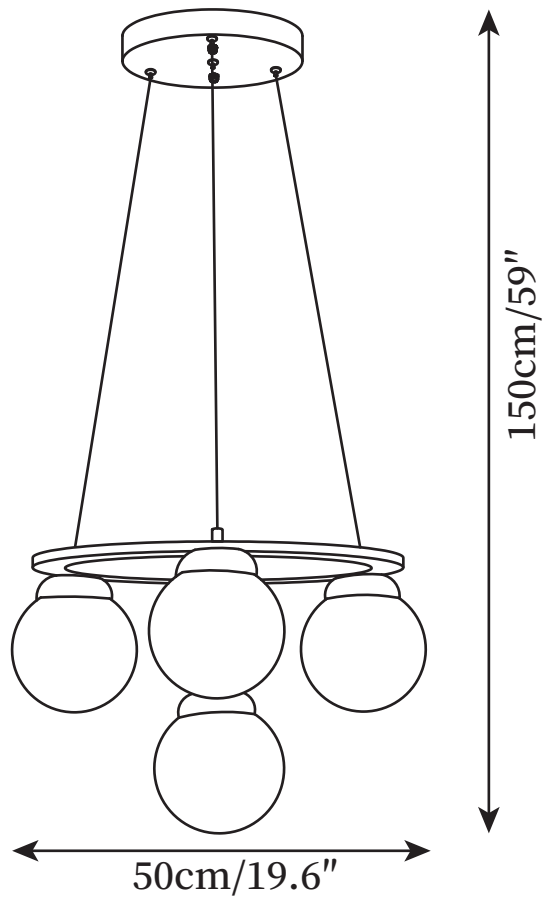

SPECIFICATION SHEET

SPECIFICATION DETAILS

*For custom options, consult factory for details

| | |
|---------------------------|--|
| SUK | HD-D6836-4 |
| Fixture Dimensions | D 19.6" x H 59" |
| Light source | E26 or E27. (bulb not included). |
| Wattage | MAX 40W incandescent bulb or LED equivalent. |
| Voltage | AC 110-240V |
| Mounting | Hardwired. |
| Dimming | Compatible with dimmable bulbs (bulb not included) |
| Control method | Compatible with common wall switches(not included) |
| Finishes | Wood Color |
| Shade Details | White |
| Material | Wood, Glass |
| Wire Length | The standard length of the cord is 59" (150 cm), the length is adjustable. |

SPECIFICATION SHEET

SPECIFICATION DETAILS

*For custom options, consult factory for details

| | |
|---------------------------|--|
| SUK | HD-D6836-6 |
| Fixture Dimensions | D 23.6" x H 59" |
| Light source | E26 or E27. (bulb not included). |
| Wattage | MAX 40W incandescent bulb or LED equivalent. |
| Voltage | AC 110-240V |
| Mounting | Hardwired. |
| Dimming | Compatible with dimmable bulbs (bulb not included) |
| Control method | Compatible with common wall switches(not included) |
| Finishes | Wood Color |
| Shade Details | White |
| Material | Wood, Glass |
| Wire Length | The standard length of the cord is 59" (150 cm), the length is adjustable. |