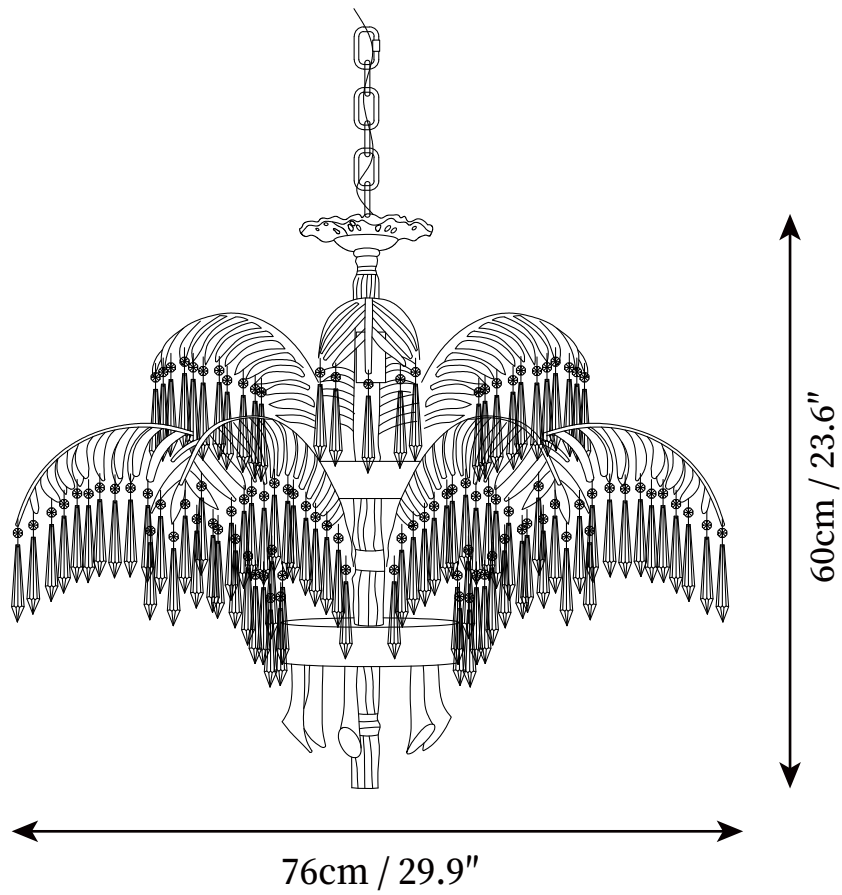

SPECIFICATION SHEET

SPECIFICATION DETAILS

*For custom options, consult factory for details

Fixture Dimensions	D 21.3" x H 16.5" (3 Heads)
Light source	E14 (bulb not included)
Wattage	MAX 15W incandescent bulb or LED equivalent.
Voltage	AC 110-240V
Mounting	Hardwired.
Dimming	Compatible with dimmable bulbs (bulb not included)
Control method	Compatible with common wall switches (not included)
Finishes	Brass.
Shade Details	Clear crystal.
Material	Brass, Crystal.
Hanging Length	Chain lengths range between 19.7", the length can be specified according to needs

SPECIFICATION SHEET

SPECIFICATION DETAILS

*For custom options, consult factory for details

Fixture Dimensions	D 29.9" x H 16.5" (6 Heads)
Light source	E14 (bulb not included)
Wattage	MAX 15W incandescent bulb or LED equivalent.
Voltage	AC 110-240V
Mounting	Hardwired.
Dimming	Compatible with dimmable bulbs (bulb not included)
Control method	Compatible with common wall switches (not included)
Finishes	Brass.
Shade Details	Clear crystal.
Material	Brass, Crystal.
Hanging Length	Chain lengths range between 19.7", the length can be specified according to needs

SPECIFICATION SHEET

SPECIFICATION DETAILS

*For custom options, consult factory for details

Fixture Dimensions	D 29.9" x H 23.6" (3+6 Heads)
Light source	E14 (bulb not included)
Wattage	MAX 15W incandescent bulb or LED equivalent.
Voltage	AC 110-240V
Mounting	Hardwired.
Dimming	Compatible with dimmable bulbs (bulb not included)
Control method	Compatible with common wall switches (not included)
Finishes	Brass.
Shade Details	Clear crystal.
Material	Brass, Crystal.
Hanging Length	Chain lengths range between 19.7", the length can be specified according to needs