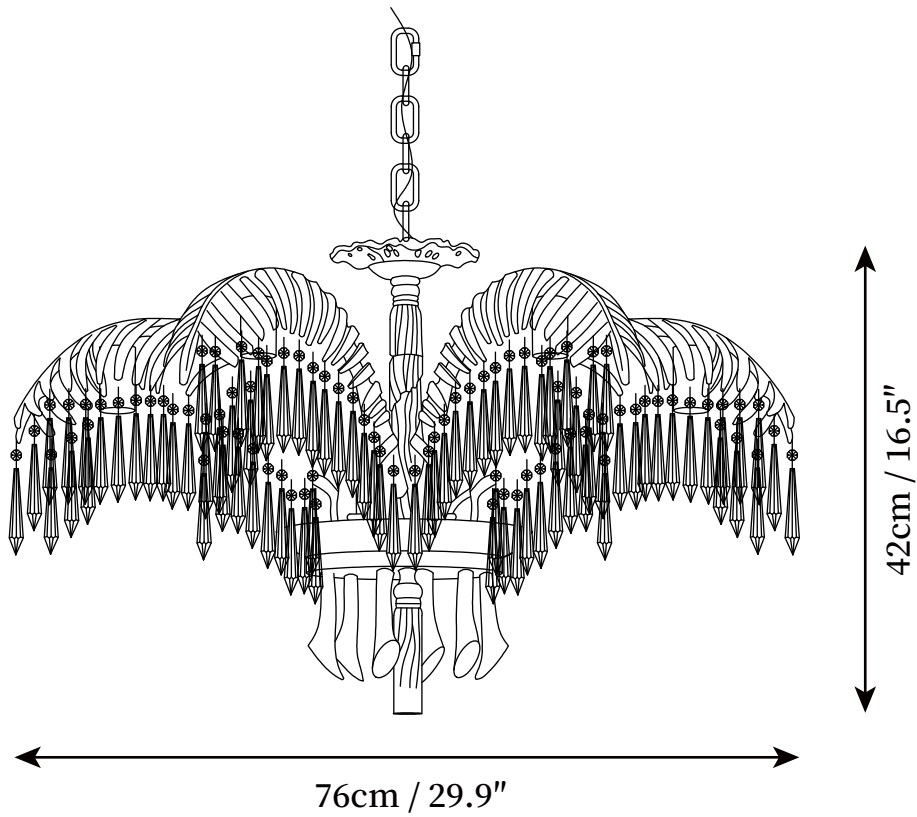

SPECIFICATION SHEET

SPECIFICATION DETAILS

*For custom options, consult factory for details

Fixture Dimensions	D 21.3" x H 16.5" (3 Heads)
Light source	E14 (bulb not included)
Wattage	MAX 15W incandescent bulb or LED equivalent.
Voltage	AC 110-240V
Mounting	Hardwired.
Dimming	Compatible with dimmable bulbs (bulb not included)
Control method	Compatible with common wall switches (not included)
Finishes	Brass.
Shade Details	Clear crystal.
Material	Brass, Crystal.
Hanging Length	Chain lengths range between 19.7", the length can be specified according to needs

SPECIFICATION SHEET

SPECIFICATION DETAILS

*For custom options, consult factory for details

Fixture Dimensions	D 29.9" x H 16.5" (6 Heads)
Light source	E14 (bulb not included)
Wattage	MAX 15W incandescent bulb or LED equivalent.
Voltage	AC 110-240V
Mounting	Hardwired.
Dimming	Compatible with dimmable bulbs (bulb not included)
Control method	Compatible with common wall switches (not included)
Finishes	Brass.
Shade Details	Clear crystal.
Material	Brass, Crystal.
Hanging Length	Chain lengths range between 19.7", the length can be specified according to needs

SPECIFICATION SHEET

SPECIFICATION DETAILS

*For custom options, consult factory for details

Fixture Dimensions	D 29.9" x H 23.6" (3+6 Heads)
Light source	E14 (bulb not included)
Wattage	MAX 15W incandescent bulb or LED equivalent.
Voltage	AC 110-240V
Mounting	Hardwired.
Dimming	Compatible with dimmable bulbs (bulb not included)
Control method	Compatible with common wall switches (not included)
Finishes	Brass.
Shade Details	Clear crystal.
Material	Brass, Crystal.
Hanging Length	Chain lengths range between 19.7", the length can be specified according to needs