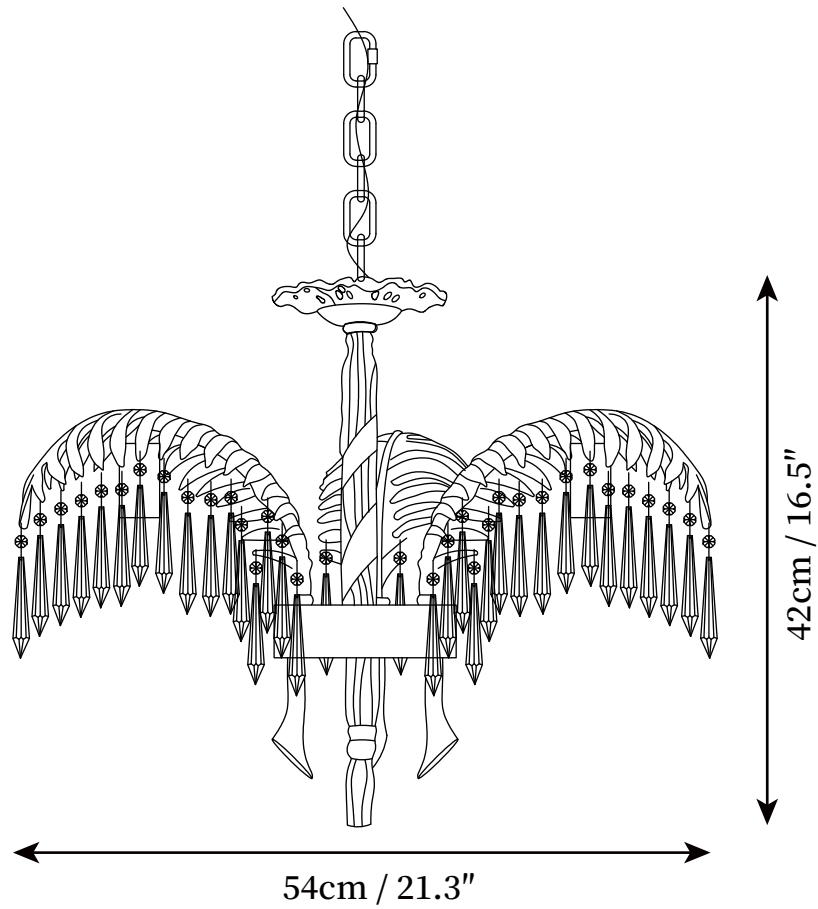

SPECIFICATION SHEET

SPECIFICATION DETAILS

*For custom options, consult factory for details

Fixture Dimensions	D 21.3" x H 16.5" (3 Heads)
Light source	E14 (bulb not included)
Wattage	MAX 15W incandescent bulb or LED equivalent.
Voltage	AC 110-240V
Mounting	Hardwired.
Dimming	Compatible with dimmable bulbs (bulb not included)
Control method	Compatible with common wall switches (not included)
Finishes	Brass.
Shade Details	Clear crystal.
Material	Brass, Crystal.
Hanging Length	Chain lengths range between 19.7", the length can be specified according to needs

SPECIFICATION SHEET

SPECIFICATION DETAILS

*For custom options, consult factory for details

Fixture Dimensions	D 29.9" x H 16.5" (6 Heads)
Light source	E14 (bulb not included)
Wattage	MAX 15W incandescent bulb or LED equivalent.
Voltage	AC 110-240V
Mounting	Hardwired.
Dimming	Compatible with dimmable bulbs (bulb not included)
Control method	Compatible with common wall switches (not included)
Finishes	Brass.
Shade Details	Clear crystal.
Material	Brass, Crystal.
Hanging Length	Chain lengths range between 19.7", the length can be specified according to needs

SPECIFICATION SHEET

SPECIFICATION DETAILS

*For custom options, consult factory for details

Fixture Dimensions	D 29.9" x H 23.6" (3+6 Heads)
Light source	E14 (bulb not included)
Wattage	MAX 15W incandescent bulb or LED equivalent.
Voltage	AC 110-240V
Mounting	Hardwired.
Dimming	Compatible with dimmable bulbs (bulb not included)
Control method	Compatible with common wall switches (not included)
Finishes	Brass.
Shade Details	Clear crystal.
Material	Brass, Crystal.
Hanging Length	Chain lengths range between 19.7", the length can be specified according to needs