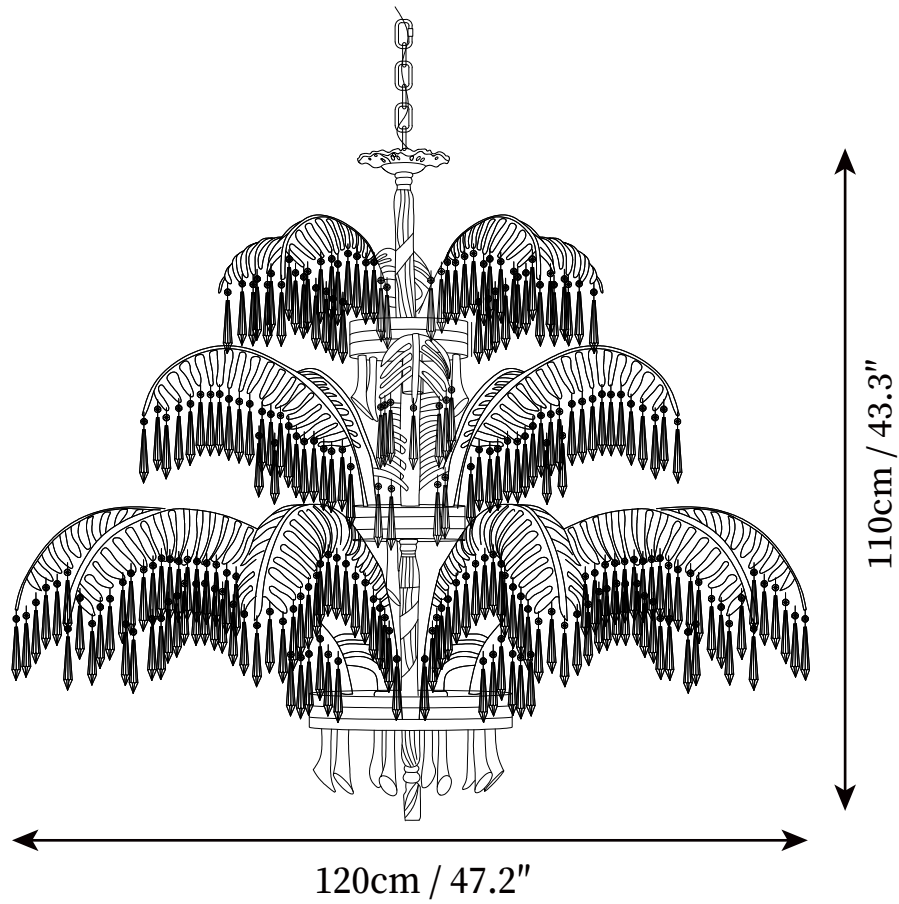

SPECIFICATION SHEET

SPECIFICATION DETAILS

*For custom options, consult factory for details

Fixture Dimensions	D 29.9" x H 16.5" (6 Heads)
Light source	E14 (bulb not included)
Wattage	MAX 15W incandescent bulb or LED equivalent.
Voltage	AC 110-240V
Mounting	Hardwired.
Dimming	Compatible with dimmable bulbs (bulb not included)
Control method	Compatible with common wall switches (not included)
Finishes	Brass.
Shade Details	Clear crystal.
Material	Brass, Crystal.
Hanging Length	Chain lengths range between 19.7", the length can be specified according to needs

SPECIFICATION SHEET

SPECIFICATION DETAILS

*For custom options, consult factory for details

Fixture Dimensions	D 29.9" x H 23.6" (3+6 Heads)
Light source	E14 (bulb not included)
Wattage	MAX 15W incandescent bulb or LED equivalent.
Voltage	AC 110-240V
Mounting	Hardwired.
Dimming	Compatible with dimmable bulbs (bulb not included)
Control method	Compatible with common wall switches (not included)
Finishes	Brass.
Shade Details	Clear crystal.
Material	Brass, Crystal.
Hanging Length	Chain lengths range between 19.7", the length can be specified according to needs

SPECIFICATION SHEET

SPECIFICATION DETAILS

*For custom options, consult factory for details

Fixture Dimensions	D 47.2" x H 43.3" (5+5+10 Heads)
Light source	E14 (bulb not included)
Wattage	MAX 15W incandescent bulb or LED equivalent.
Voltage	AC 110-240V
Mounting	Hardwired.
Dimming	Compatible with dimmable bulbs (bulb not included)
Control method	Compatible with common wall switches (not included)
Finishes	Brass.
Shade Details	Clear crystal.
Material	Brass, Crystal.
Hanging Length	Chain lengths range between 19.7", the length can be specified according to needs