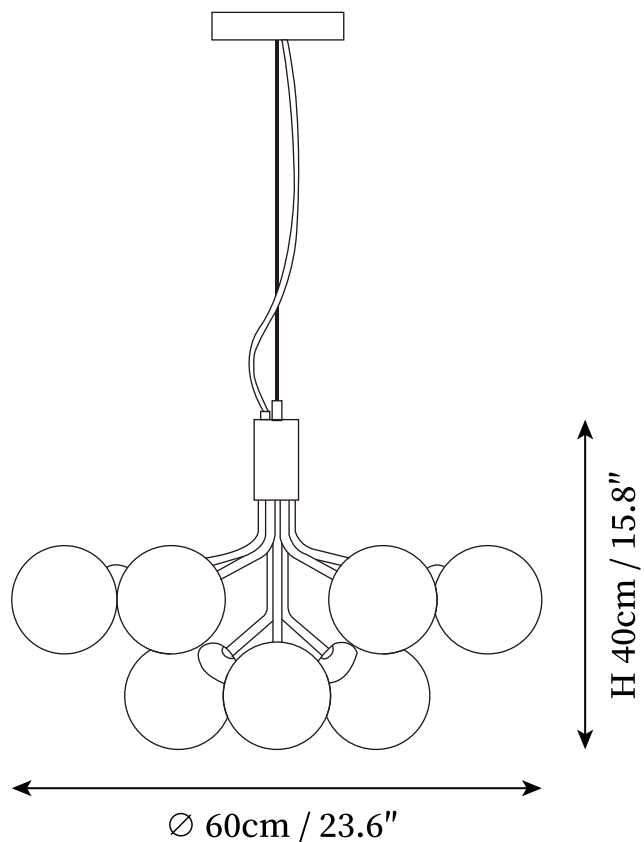

SPECIFICATION SHEET

SPECIFICATION DETAILS

*For custom options, consult factory for details

Fixture Dimensions	D 23.6" x H 15.8"
Light source	G9 (bulb not included).
Wattage	~ 5W incandescent bulb or LED equivalent.
Voltage	AC 110-240V
Mounting	Hardwired.
Dimming	Compatible with dimmable bulbs (bulb not included)
Control method	Compatible with common wall switches(not included)
Finishes	Black, Gold.
Shade Details	White, Smoky, Amber.
Material	Metal, Glass.
Wire Length	The standard length of the cord is 59" (150 cm), the length is adjustable.

SPECIFICATION SHEET

SPECIFICATION DETAILS

*For custom options, consult factory for details

Fixture Dimensions	D 31.5" x H 19.7"
Light source	G9 (bulb not included).
Wattage	~ 5W incandescent bulb or LED equivalent.
Voltage	AC 110-240V
Mounting	Hardwired.
Dimming	Compatible with dimmable bulbs (bulb not included)
Control method	Compatible with common wall switches (not included)
Finishes	Black, Gold.
Shade Details	White, Smoky, Amber.
Material	Metal, Glass.
Wire Length	The standard length of the cord is 59" (150 cm), the length is adjustable.

SPECIFICATION SHEET

SPECIFICATION DETAILS

*For custom options, consult factory for details

Fixture Dimensions	D 39.4" x H 21.7"
Light source	G9 (bulb not included).
Wattage	~ 5W incandescent bulb or LED equivalent.
Voltage	AC 110-240V
Mounting	Hardwired.
Dimming	Compatible with dimmable bulbs (bulb not included)
Control method	Compatible with common wall switches(not included)
Finishes	Black, Gold.
Shade Details	White, Smoky, Amber.
Material	Metal, Glass.
Wire Length	The standard length of the cord is 59" (150 cm), the length is adjustable.