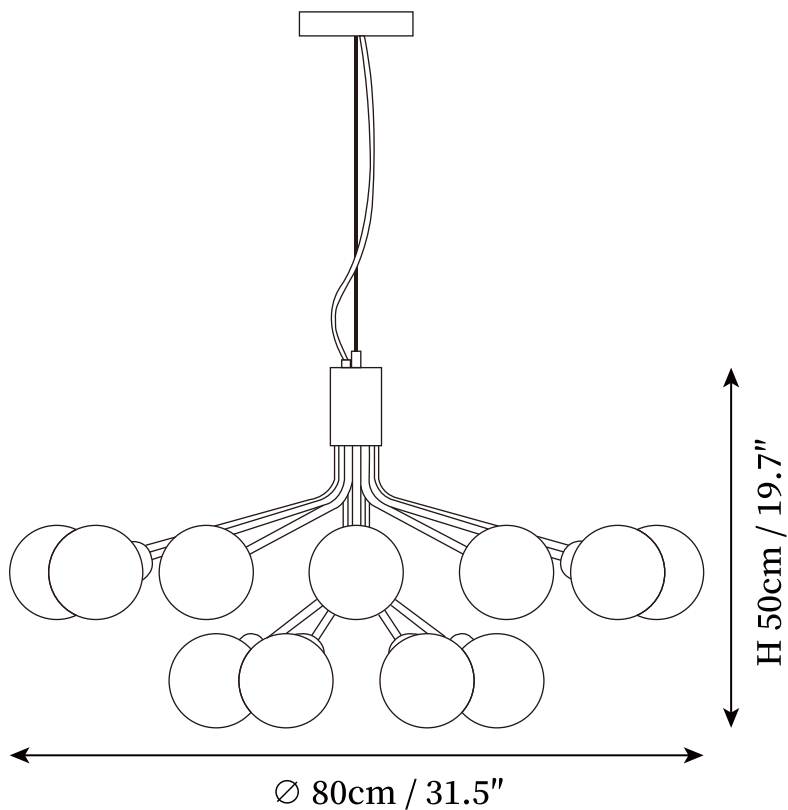

SPECIFICATION SHEET

SPECIFICATION DETAILS

*For custom options, consult factory for details

Fixture Dimensions	D 23.6" x H 15.8"
Light source	G9 (bulb not included).
Wattage	~ 5W incandescent bulb or LED equivalent.
Voltage	AC 110-240V
Mounting	Hardwired.
Dimming	Compatible with dimmable bulbs (bulb not included)
Control method	Compatible with common wall switches(not included)
Finishes	Black, Gold.
Shade Details	White, Smoky, Amber.
Material	Metal, Glass.
Wire Length	The standard length of the cord is 59" (150 cm), the length is adjustable.

SPECIFICATION SHEET

SPECIFICATION DETAILS

*For custom options, consult factory for details

Fixture Dimensions	D 31.5" x H 19.7"
Light source	G9 (bulb not included).
Wattage	~ 5W incandescent bulb or LED equivalent.
Voltage	AC 110-240V
Mounting	Hardwired.
Dimming	Compatible with dimmable bulbs (bulb not included)
Control method	Compatible with common wall switches (not included)
Finishes	Black, Gold.
Shade Details	White, Smoky, Amber.
Material	Metal, Glass.
Wire Length	The standard length of the cord is 59" (150 cm), the length is adjustable.

SPECIFICATION SHEET

SPECIFICATION DETAILS

*For custom options, consult factory for details

Fixture Dimensions	D 39.4" x H 21.7"
Light source	G9 (bulb not included).
Wattage	~ 5W incandescent bulb or LED equivalent.
Voltage	AC 110-240V
Mounting	Hardwired.
Dimming	Compatible with dimmable bulbs (bulb not included)
Control method	Compatible with common wall switches(not included)
Finishes	Black, Gold.
Shade Details	White, Smoky, Amber.
Material	Metal, Glass.
Wire Length	The standard length of the cord is 59" (150 cm), the length is adjustable.