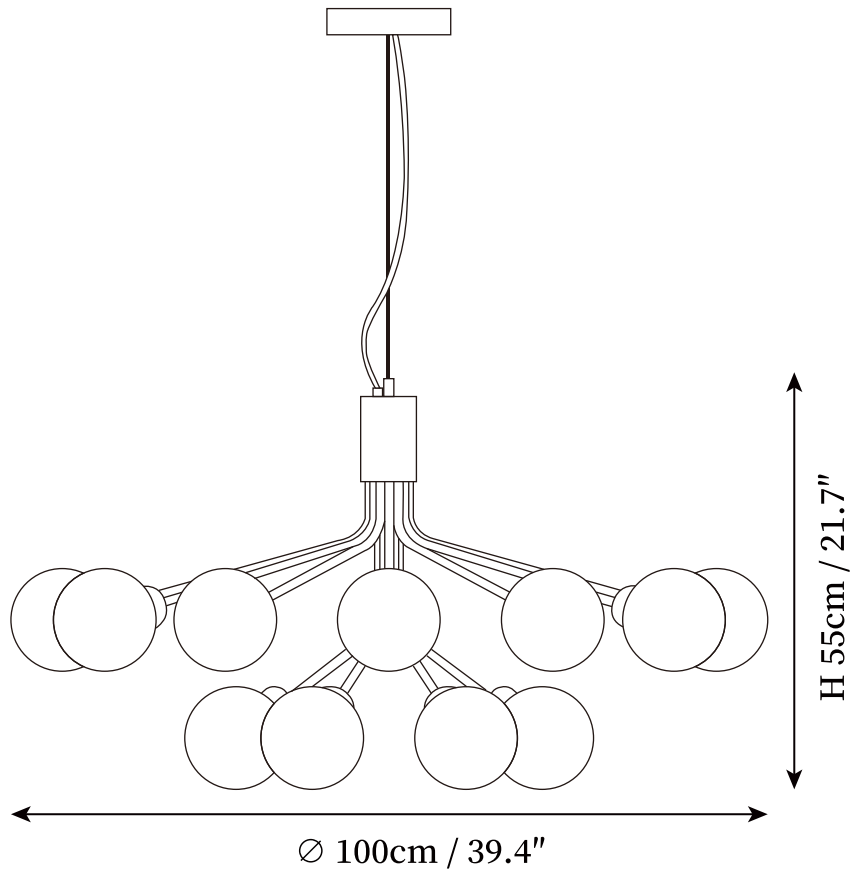

SPECIFICATION SHEET

SPECIFICATION DETAILS

*For custom options, consult factory for details

Fixture Dimensions	D 23.6" x H 15.8"
Light source	G9 (bulb not included).
Wattage	~ 5W incandescent bulb or LED equivalent.
Voltage	AC 110-240V
Mounting	Hardwired.
Dimming	Compatible with dimmable bulbs (bulb not included)
Control method	Compatible with common wall switches(not included)
Finishes	Black, Gold.
Shade Details	White, Smoky, Amber.
Material	Metal, Glass.
Wire Length	The standard length of the cord is 59" (150 cm), the length is adjustable.

SPECIFICATION SHEET

SPECIFICATION DETAILS

*For custom options, consult factory for details

Fixture Dimensions	D 31.5" x H 19.7"
Light source	G9 (bulb not included).
Wattage	~ 5W incandescent bulb or LED equivalent.
Voltage	AC 110-240V
Mounting	Hardwired.
Dimming	Compatible with dimmable bulbs (bulb not included)
Control method	Compatible with common wall switches (not included)
Finishes	Black, Gold.
Shade Details	White, Smoky, Amber.
Material	Metal, Glass.
Wire Length	The standard length of the cord is 59" (150 cm), the length is adjustable.

SPECIFICATION SHEET

SPECIFICATION DETAILS

*For custom options, consult factory for details

Fixture Dimensions	D 39.4" x H 21.7"
Light source	G9 (bulb not included).
Wattage	~ 5W incandescent bulb or LED equivalent.
Voltage	AC 110-240V
Mounting	Hardwired.
Dimming	Compatible with dimmable bulbs (bulb not included)
Control method	Compatible with common wall switches(not included)
Finishes	Black, Gold.
Shade Details	White, Smoky, Amber.
Material	Metal, Glass.
Wire Length	The standard length of the cord is 59" (150 cm), the length is adjustable.