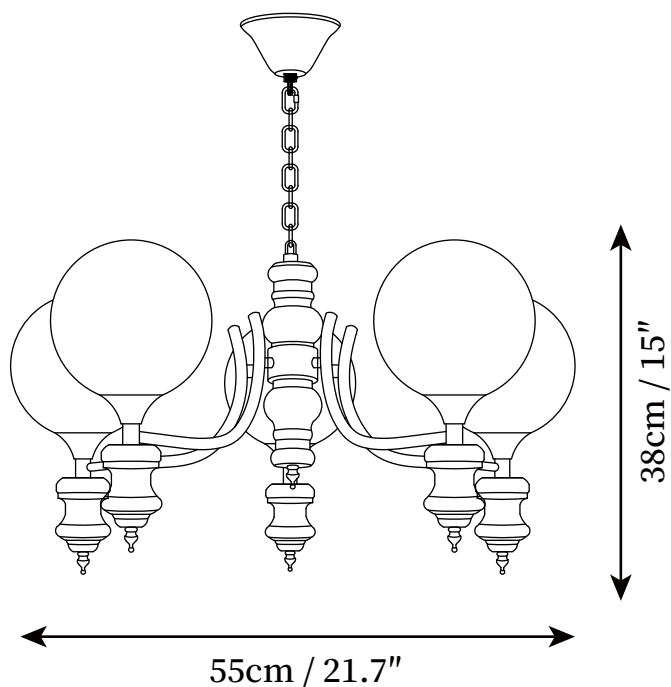

SPECIFICATION SHEET

SPECIFICATION DETAILS

*For custom options, consult factory for details

Fixture Dimensions	D 17.7" x H 11.8" (3 Heads)
Light source	E26 or E27 (bulb not included)
Wattage	MAX 40W incandescent bulb or LED equivalent.
Voltage	AC 110-240V
Mounting	Hardwired.
Dimming	Compatible with dimmable bulbs (bulb not included)
Control method	Compatible with common wall switches(not included)
Finishes	Black, Blue, Chrome.
Shade Details	White.
Material	Metal, Glass.
Hanging Length	Chain lengths range between 19.7", the length can be specified according to needs

SPECIFICATION SHEET

SPECIFICATION DETAILS

*For custom options, consult factory for details

Fixture Dimensions	D 21.7" x H 15" (5 Heads)
Light source	E26 or E27 (bulb not included)
Wattage	MAX 40W incandescent bulb or LED equivalent.
Voltage	AC 110-240V
Mounting	Hardwired.
Dimming	Compatible with dimmable bulbs (bulb not included)
Control method	Compatible with common wall switches(not included)
Finishes	Black, Blue, Chrome.
Shade Details	White.
Material	Metal, Glass.
Hanging Length	Chain lengths range between 19.7", the length can be specified according to needs

SPECIFICATION SHEET

SPECIFICATION DETAILS

*For custom options, consult factory for details

Fixture Dimensions	D 29.5" x H 15" (8 Heads)
Light source	E26 or E27 (bulb not included)
Wattage	MAX 40W incandescent bulb or LED equivalent.
Voltage	AC 110-240V
Mounting	Hardwired.
Dimming	Compatible with dimmable bulbs (bulb not included)
Control method	Compatible with common wall switches (not included)
Finishes	Black, Blue, Chrome.
Shade Details	White.
Material	Metal, Glass.
Hanging Length	Chain lengths range between 19.7", the length can be specified according to needs