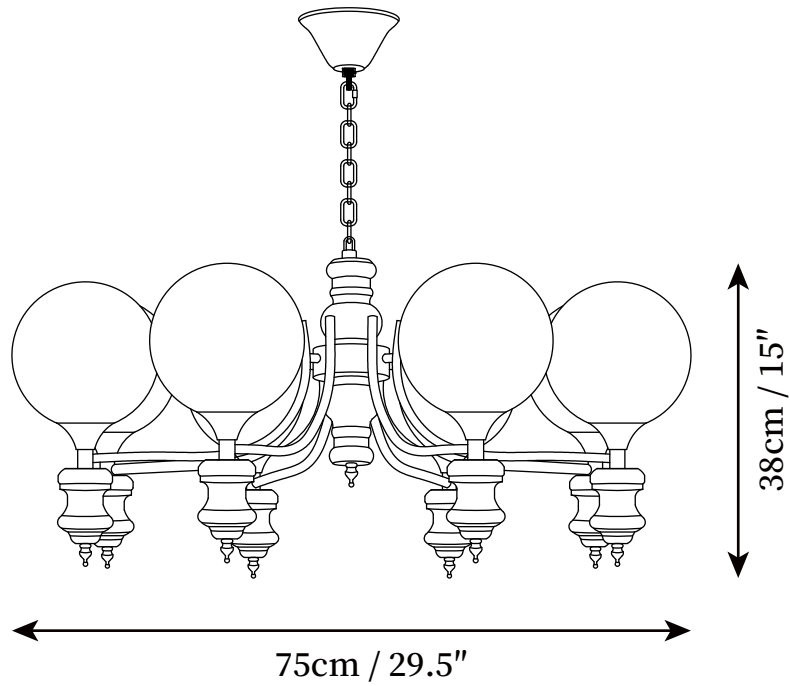

SPECIFICATION SHEET

SPECIFICATION DETAILS

*For custom options, consult factory for details

Fixture Dimensions	D 17.7" x H 11.8" (3 Heads)
Light source	E26 or E27 (bulb not included)
Wattage	MAX 40W incandescent bulb or LED equivalent.
Voltage	AC 110-240V
Mounting	Hardwired.
Dimming	Compatible with dimmable bulbs (bulb not included)
Control method	Compatible with common wall switches(not included)
Finishes	Black, Blue, Chrome.
Shade Details	White.
Material	Metal, Glass.
Hanging Length	Chain lengths range between 19.7", the length can be specified according to needs

SPECIFICATION SHEET

SPECIFICATION DETAILS

*For custom options, consult factory for details

Fixture Dimensions	D 21.7" x H 15" (5 Heads)
Light source	E26 or E27 (bulb not included)
Wattage	MAX 40W incandescent bulb or LED equivalent.
Voltage	AC 110-240V
Mounting	Hardwired.
Dimming	Compatible with dimmable bulbs (bulb not included)
Control method	Compatible with common wall switches(not included)
Finishes	Black, Blue, Chrome.
Shade Details	White.
Material	Metal, Glass.
Hanging Length	Chain lengths range between 19.7", the length can be specified according to needs

SPECIFICATION SHEET

SPECIFICATION DETAILS

*For custom options, consult factory for details

Fixture Dimensions	D 29.5" x H 15" (8 Heads)
Light source	E26 or E27 (bulb not included)
Wattage	MAX 40W incandescent bulb or LED equivalent.
Voltage	AC 110-240V
Mounting	Hardwired.
Dimming	Compatible with dimmable bulbs (bulb not included)
Control method	Compatible with common wall switches (not included)
Finishes	Black, Blue, Chrome.
Shade Details	White.
Material	Metal, Glass.
Hanging Length	Chain lengths range between 19.7", the length can be specified according to needs