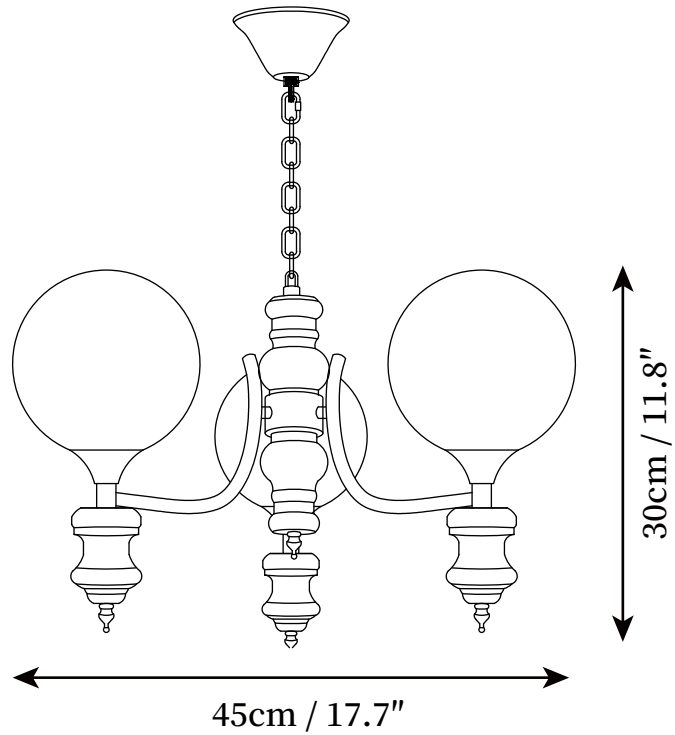

SPECIFICATION SHEET

SPECIFICATION DETAILS

*For custom options, consult factory for details

Fixture Dimensions	D 17.7" x H 11.8" (3 Heads)
Light source	E26 or E27 (bulb not included)
Wattage	MAX 40W incandescent bulb or LED equivalent.
Voltage	AC 110-240V
Mounting	Hardwired.
Dimming	Compatible with dimmable bulbs (bulb not included)
Control method	Compatible with common wall switches(not included)
Finishes	Black, Blue, Chrome.
Shade Details	White.
Material	Metal, Glass.
Hanging Length	Chain lengths range between 19.7", the length can be specified according to needs

SPECIFICATION SHEET

SPECIFICATION DETAILS

*For custom options, consult factory for details

Fixture Dimensions	D 21.7" x H 15" (5 Heads)
Light source	E26 or E27 (bulb not included)
Wattage	MAX 40W incandescent bulb or LED equivalent.
Voltage	AC 110-240V
Mounting	Hardwired.
Dimming	Compatible with dimmable bulbs (bulb not included)
Control method	Compatible with common wall switches(not included)
Finishes	Black, Blue, Chrome.
Shade Details	White.
Material	Metal, Glass.
Hanging Length	Chain lengths range between 19.7", the length can be specified according to needs

SPECIFICATION SHEET

SPECIFICATION DETAILS

*For custom options, consult factory for details

Fixture Dimensions	D 29.5" x H 15" (8 Heads)
Light source	E26 or E27 (bulb not included)
Wattage	MAX 40W incandescent bulb or LED equivalent.
Voltage	AC 110-240V
Mounting	Hardwired.
Dimming	Compatible with dimmable bulbs (bulb not included)
Control method	Compatible with common wall switches (not included)
Finishes	Black, Blue, Chrome.
Shade Details	White.
Material	Metal, Glass.
Hanging Length	Chain lengths range between 19.7", the length can be specified according to needs