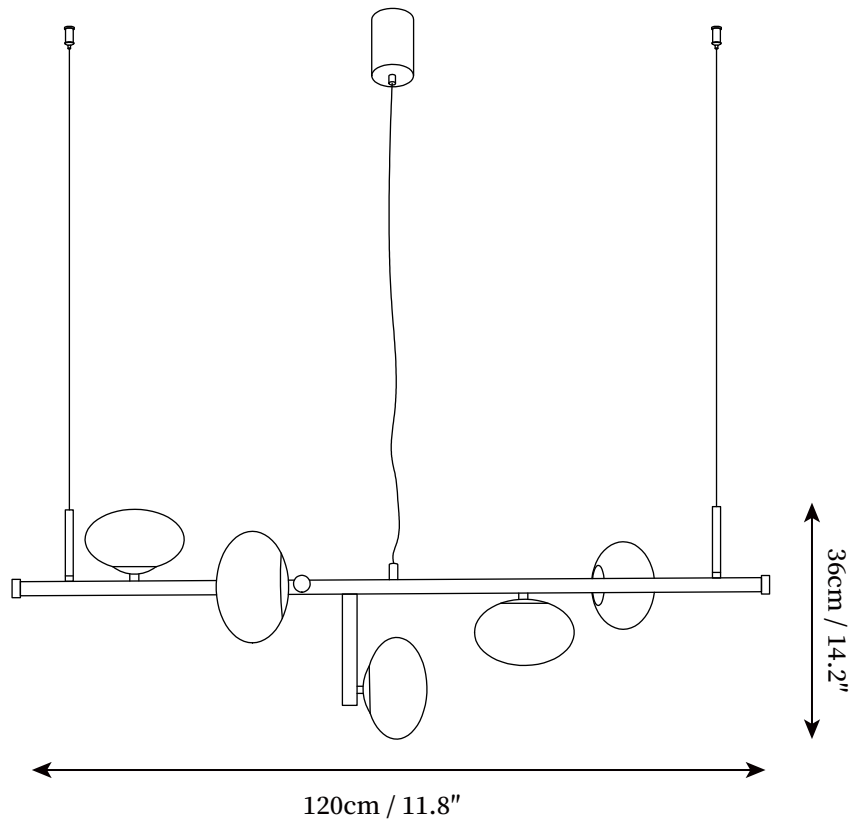

SPECIFICATION SHEET

SPECIFICATION DETAILS

*For custom options, consult factory for details

Fixture Dimensions	L 47.2" x W 18.5" x H 14.2" (5 Heads)
Light source	G9 (bulb not included)
Wattage	MAX 15W incandescent bulb or LED equivalent.
Voltage	AC 110-240V
Mounting	Hardwired.
Dimming	Compatible with dimmable bulbs (bulb not included)
Control method	Compatible with common wall switches (not included)
Finishes	Gold.
Shade Details	White.
Material	Metal, Glass.
Wire Length	The standard length of the suspended wire is 59 "(150 cm) and the length is adjustable.

SPECIFICATION SHEET

SPECIFICATION DETAILS

*For custom options, consult factory for details

Fixture Dimensions	L 59" x W 18.5" x H 14.2" (6 Heads)
Light source	G9 (bulb not included)
Wattage	MAX 5W incandescent bulb or LED equivalent.
Voltage	AC 110-240V
Mounting	Hardwired.
Dimming	Compatible with dimmable bulbs (bulb not included)
Control method	Compatible with common wall switches(
Finishes	Gold.
Shade Details	White.
Material	Metal, Glass.
Wire Length	The standard length of the suspended wire is 59" (150 cm) and the length is adjustable.