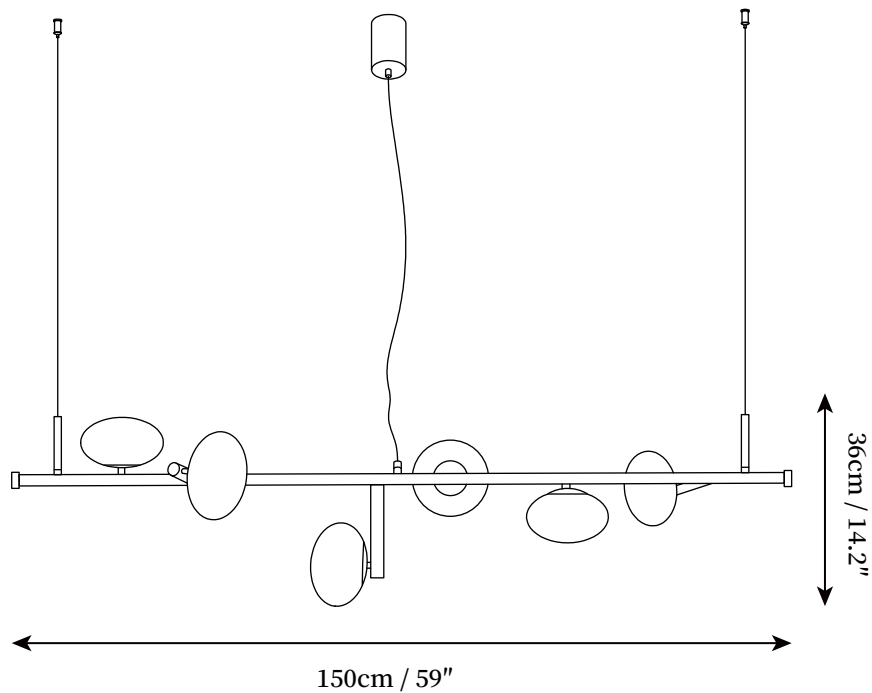

SPECIFICATION SHEET

SPECIFICATION DETAILS

*For custom options, consult factory for details

Fixture Dimensions	L 47.2" x W 18.5" x H 14.2" (5 Heads)
Light source	G9 (bulb not included)
Wattage	MAX 15W incandescent bulb or LED equivalent.
Voltage	AC 110-240V
Mounting	Hardwired.
Dimming	Compatible with dimmable bulbs (bulb not included)
Control method	Compatible with common wall switches (not included)
Finishes	Gold.
Shade Details	White.
Material	Metal, Glass.
Wire Length	The standard length of the suspended wire is 59 "(150 cm) and the length is adjustable.

SPECIFICATION SHEET

SPECIFICATION DETAILS

*For custom options, consult factory for details

Fixture Dimensions	L 59" x W 18.5" x H 14.2" (6 Heads)
Light source	G9 (bulb not included)
Wattage	MAX 5W incandescent bulb or LED equivalent.
Voltage	AC 110-240V
Mounting	Hardwired.
Dimming	Compatible with dimmable bulbs (bulb not included)
Control method	Compatible with common wall switches(
Finishes	Gold.
Shade Details	White.
Material	Metal, Glass.
Wire Length	The standard length of the suspended wire is 59" (150 cm) and the length is adjustable.