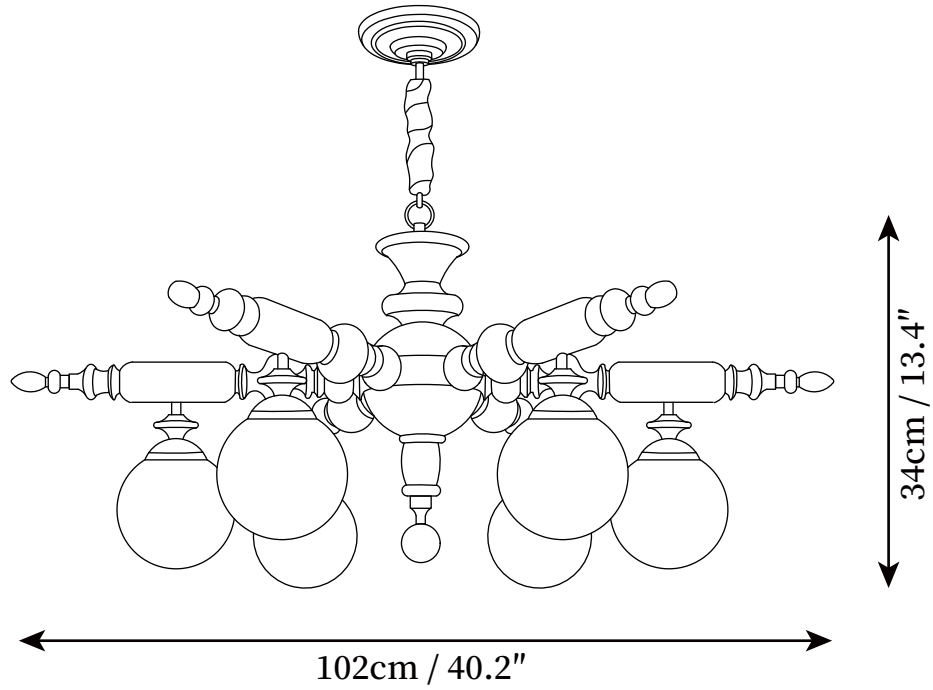

**SPECIFICATION DETAILS**

\*For custom options, consult factory for details

<b>Fixture Dimensions</b>	D 29.1" x H 13.4" (3 Heads)
<b>Light source</b>	E26 or E27 (bulb not included)
<b>Wattage</b>	MAX 40W incandescent bulb or LED equivalent.
<b>Voltage</b>	AC 110-240V
<b>Mounting</b>	Hardwired.
<b>Dimming</b>	Compatible with dimmable bulbs (bulb not included)
<b>Control method</b>	Compatible with common wall switches(
<b>Finishes</b>	Walnut color & Gold, Black & Chrome.
<b>Shade Details</b>	White.
<b>Material</b>	Wood, Glass, Metal.
<b>Hanging Length</b>	Chain lengths range between 19.7", the length can be specified according to needs

## SPECIFICATION DETAILS

\*For custom options, consult factory for details

<b>Fixture Dimensions</b>	D 40.2" x H 13.4" (6 Heads)
<b>Light source</b>	E26 or E27 (bulb not included)
<b>Wattage</b>	MAX 40W incandescent bulb or LED equivalent.
<b>Voltage</b>	AC 110-240V
<b>Mounting</b>	Hardwired.
<b>Dimming</b>	Compatible with dimmable bulbs (bulb not included)
<b>Control method</b>	Compatible with common wall switches (
<b>Finishes</b>	Walnut color & Gold, Black & Chrome.
<b>Shade Details</b>	White.
<b>Material</b>	Wood, Glass, Metal.
<b>Hanging Length</b>	Chain lengths range between 19.7", the length can be specified according to needs