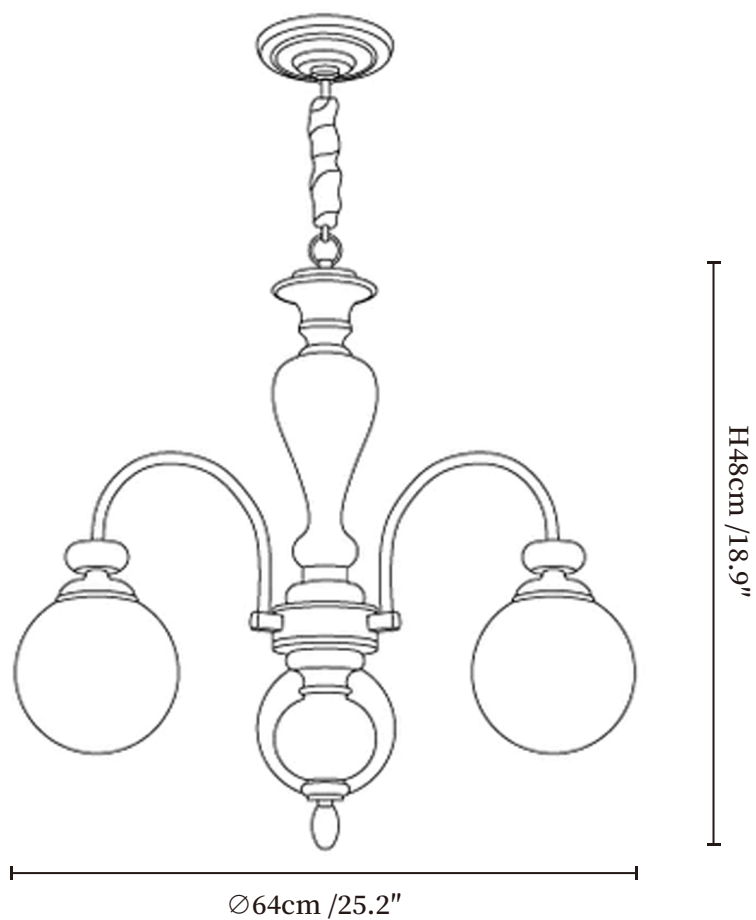

SPECIFICATION SHEET

SPECIFICATION DETAILS

*For custom options, consult factory for details

Fixture Dimensions	Ø 25.2" x H 18.9"
Light source	E26 or E27 (bulb not included)
Wattage	MAX 40W incandescent bulb or LED equivalent.
Voltage	AC 110-240V
Mounting	Hardwired.
Dimming	Compatible with dimmable bulbs (bulb not included)
Control method	Compatible with common wall switches (
Finishes	Black, Walnut color, Gold, Nickel color.
Shade Details	White.
Material	Wood, Glass, Metal.
Hanging Length	Chain lengths range between 19.7", the length can be specified according to needs

SPECIFICATION SHEET

SPECIFICATION DETAILS

*For custom options, consult factory for details

Fixture Dimensions	Ø 31.5" x H 18.9"
Light source	E26 or E27 (bulb not included)
Wattage	MAX 40W incandescent bulb or LED equivalent.
Voltage	AC 110-240V
Mounting	Hardwired.
Dimming	Compatible with dimmable bulbs (bulb not included)
Control method	Compatible with common wall switches(
Finishes	Black, Walnut color, Gold, Nickel color.
Shade Details	White.
Material	Wood, Glass, Metal.
Hanging Length	Chain lengths range between 19.7", the length can be specified according to needs

SPECIFICATION SHEET

SPECIFICATION DETAILS

*For custom options, consult factory for details

Fixture Dimensions	$\text{Ø} 36.2'' \times \text{H} 18.9''$
Light source	E26 or E27 (bulb not included)
Wattage	MAX 40W incandescent bulb or LED equivalent.
Voltage	AC 110-240V
Mounting	Hardwired.
Dimming	Compatible with dimmable bulbs (bulb not included)
Control method	Compatible with common wall switches (
Finishes	Black, Walnut color, Gold, Nickel color.
Shade Details	White.
Material	Wood, Glass, Metal.
Hanging Length	Chain lengths range between 19.7'', the length can be specified according to needs