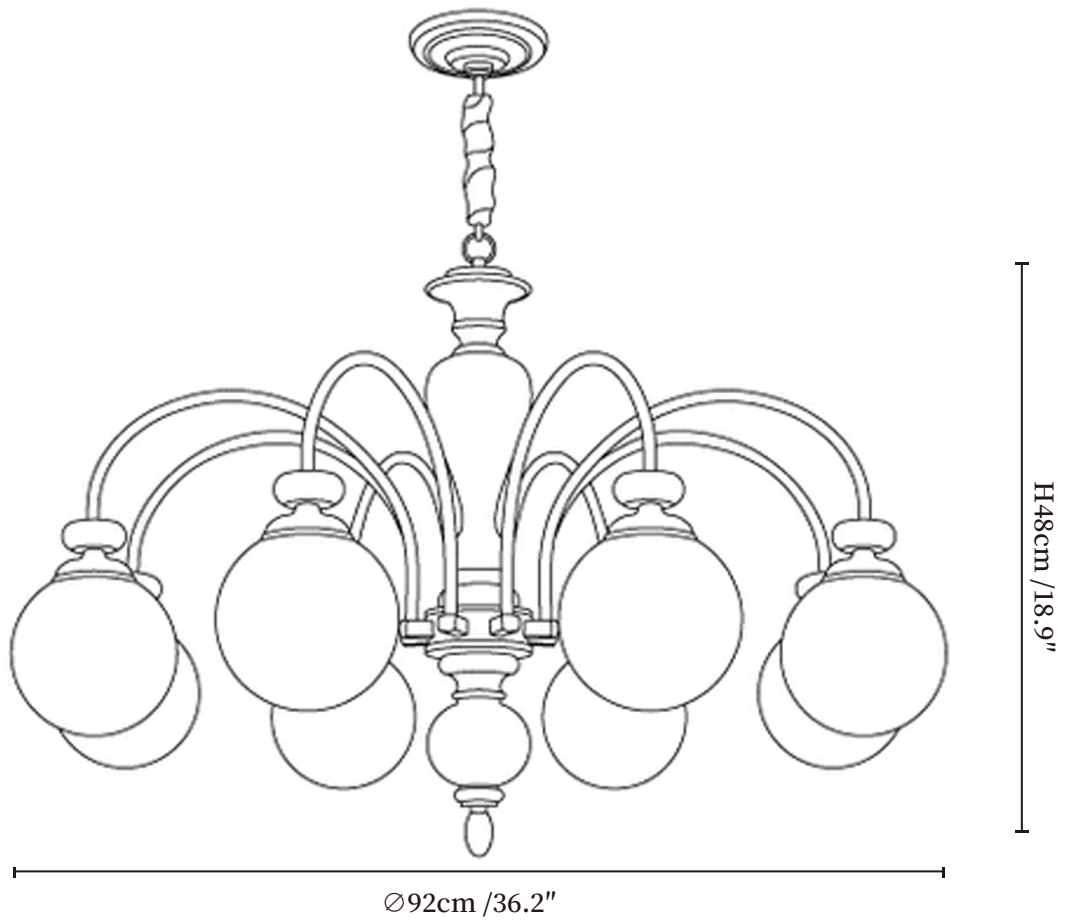

SPECIFICATION SHEET

SPECIFICATION DETAILS

*For custom options, consult factory for details

Fixture Dimensions	Ø 25.2" x H 18.9"
Light source	E26 or E27 (bulb not included)
Wattage	MAX 40W incandescent bulb or LED equivalent.
Voltage	AC 110-240V
Mounting	Hardwired.
Dimming	Compatible with dimmable bulbs (bulb not included)
Control method	Compatible with common wall switches (
Finishes	Black, Walnut color, Gold, Nickel color.
Shade Details	White.
Material	Wood, Glass, Metal.
Hanging Length	Chain lengths range between 19.7", the length can be specified according to needs

SPECIFICATION SHEET

SPECIFICATION DETAILS

*For custom options, consult factory for details

Fixture Dimensions	Ø 31.5" x H 18.9"
Light source	E26 or E27 (bulb not included)
Wattage	MAX 40W incandescent bulb or LED equivalent.
Voltage	AC 110-240V
Mounting	Hardwired.
Dimming	Compatible with dimmable bulbs (bulb not included)
Control method	Compatible with common wall switches(
Finishes	Black, Walnut color, Gold, Nickel color.
Shade Details	White.
Material	Wood, Glass, Metal.
Hanging Length	Chain lengths range between 19.7", the length can be specified according to needs

SPECIFICATION SHEET

SPECIFICATION DETAILS

*For custom options, consult factory for details

Fixture Dimensions	$\text{Ø} 36.2'' \times \text{H} 18.9''$
Light source	E26 or E27 (bulb not included)
Wattage	MAX 40W incandescent bulb or LED equivalent.
Voltage	AC 110-240V
Mounting	Hardwired.
Dimming	Compatible with dimmable bulbs (bulb not included)
Control method	Compatible with common wall switches (
Finishes	Black, Walnut color, Gold, Nickel color.
Shade Details	White.
Material	Wood, Glass, Metal.
Hanging Length	Chain lengths range between 19.7'', the length can be specified according to needs