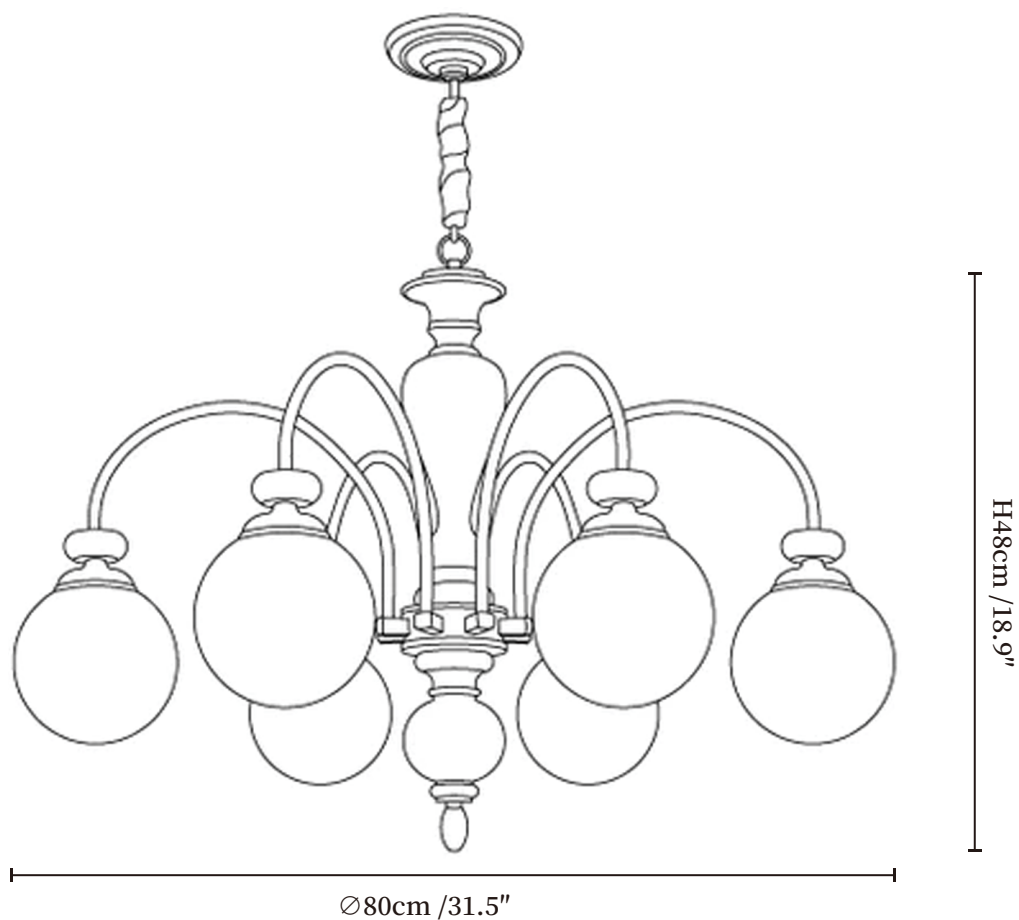

SPECIFICATION SHEET

SPECIFICATION DETAILS

*For custom options, consult factory for details

Fixture Dimensions	Ø 25.2" x H 18.9"
Light source	E26 or E27 (bulb not included)
Wattage	MAX 40W incandescent bulb or LED equivalent.
Voltage	AC 110-240V
Mounting	Hardwired.
Dimming	Compatible with dimmable bulbs (bulb not included)
Control method	Compatible with common wall switches (
Finishes	Black, Walnut color, Gold, Nickel color.
Shade Details	White.
Material	Wood, Glass, Metal.
Hanging Length	Chain lengths range between 19.7", the length can be specified according to needs

SPECIFICATION SHEET

SPECIFICATION DETAILS

*For custom options, consult factory for details

Fixture Dimensions	Ø 31.5" x H 18.9"
Light source	E26 or E27 (bulb not included)
Wattage	MAX 40W incandescent bulb or LED equivalent.
Voltage	AC 110-240V
Mounting	Hardwired.
Dimming	Compatible with dimmable bulbs (bulb not included)
Control method	Compatible with common wall switches(
Finishes	Black, Walnut color, Gold, Nickel color.
Shade Details	White.
Material	Wood, Glass, Metal.
Hanging Length	Chain lengths range between 19.7", the length can be specified according to needs

SPECIFICATION SHEET

SPECIFICATION DETAILS

*For custom options, consult factory for details

Fixture Dimensions	$\text{Ø} 36.2'' \times \text{H} 18.9''$
Light source	E26 or E27 (bulb not included)
Wattage	MAX 40W incandescent bulb or LED equivalent.
Voltage	AC 110-240V
Mounting	Hardwired.
Dimming	Compatible with dimmable bulbs (bulb not included)
Control method	Compatible with common wall switches (
Finishes	Black, Walnut color, Gold, Nickel color.
Shade Details	White.
Material	Wood, Glass, Metal.
Hanging Length	Chain lengths range between 19.7'', the length can be specified according to needs