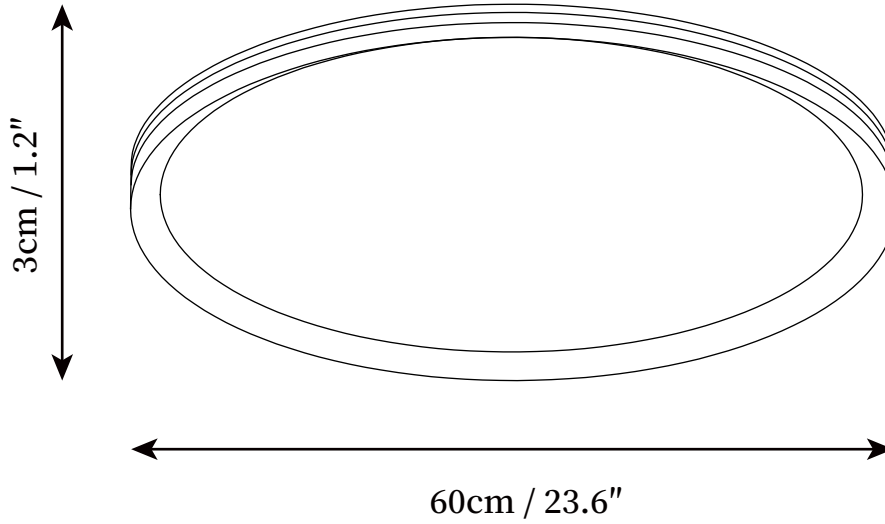

SPECIFICATION SHEET

SPECIFICATION DETAILS

*For custom options, consult factory for details

| | |
|---------------------------|--|
| Fixture Dimensions | D 11.8" x H 1.2" D 15.7" x H 1.2" D 19.7" x H 1.2" D 23.6" x H 1.2" |
| Light source | Integrated LED |
| Wattage | ~5W |
| Voltage | AC 110-240V |
| Dimming | Not supported |
| CRI(Ra) | 90+CRI |
| Mounting | Hardwired. |
| LED Rated Life | 30000 hours |
| Color Temperature | Warm Light (3000K), Neutral Light (4000K), Cool Light (6000K) |
| Control method | Compatible with common wall switches(not included) |
| Finishes | White, Black, Green, Blue. |
| Shade Details | White. |
| Material | Metal, Acrylic. |