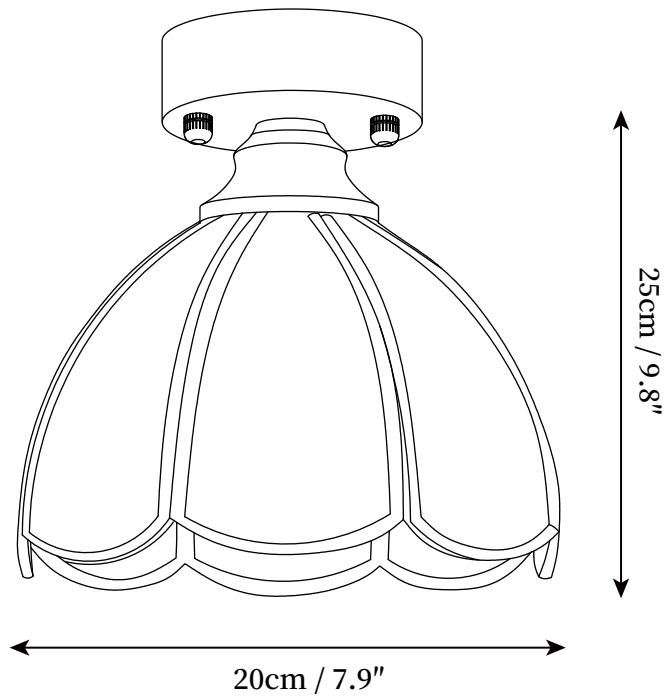

SPECIFICATION SHEET

SPECIFICATION DETAILS

*For custom options, consult factory for details

Fixture Dimensions	D 7.9" x H 9.8"
Light source	E26 or E27 (bulb not included)
Wattage	MAX 5W incandescent bulb or LED equivalent.
Voltage	AC 110-240V
Mounting	Hardwired.
Dimming	Please purchase dimmable light bulbs separately.
Control method	Compatible with common wall switches (not included)
Finishes	Natural wood, Gold.
Shade Details	Opaque glass.
Material	Brass, Glass.