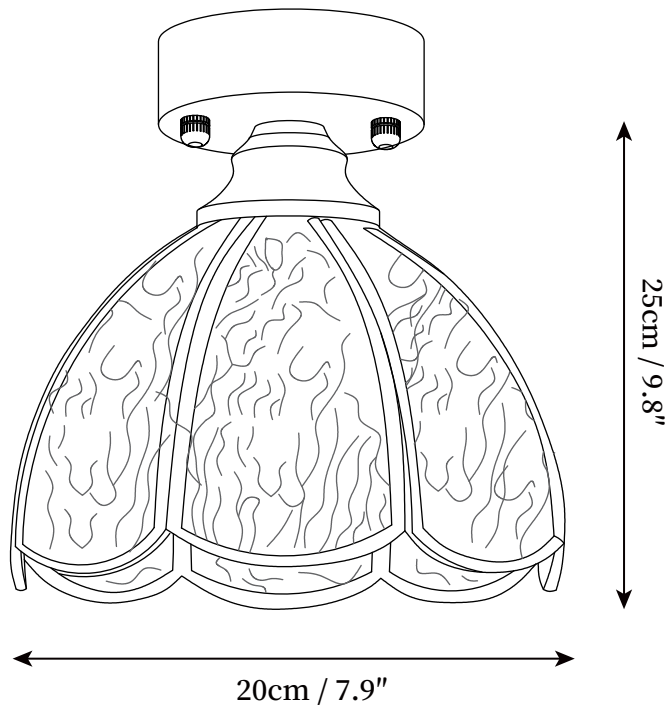

SPECIFICATION SHEET

SPECIFICATION DETAILS

*For custom options, consult factory for details

Fixture Dimensions	D 7.9" x H 9.8"
Light source	E26 or E27 (bulb not included)
Wattage	MAX 5W incandescent bulb or LED equivalent.
Voltage	AC 110-240V
Mounting	Hardwired.
Dimming	Please purchase dimmable light bulbs separately.
Control method	Compatible with common wall switches (not included)
Finishes	Natural wood, Gold.
Shade Details	Opaque glass.
Material	Brass, Glass.