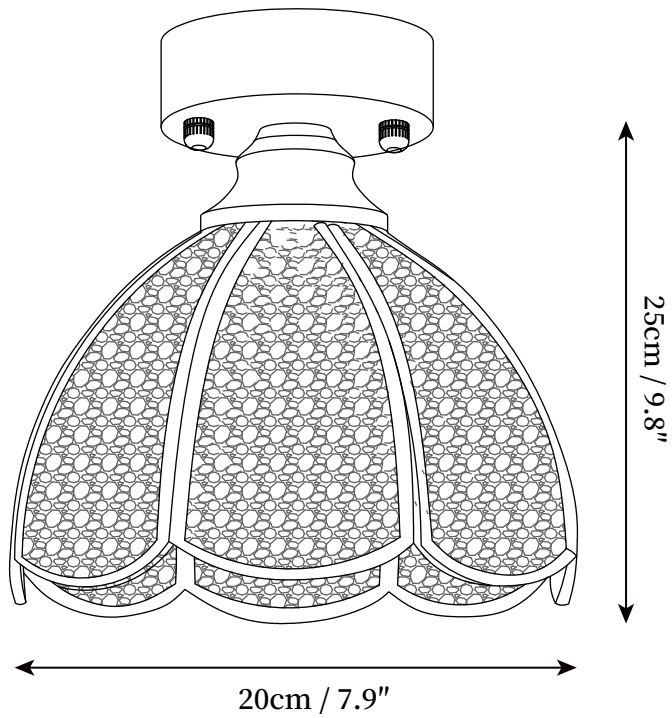

SPECIFICATION SHEET

SPECIFICATION DETAILS

*For custom options, consult factory for details

Fixture Dimensions	D 7.9" x H 9.8"
Light source	E26 or E27 (bulb not included)
Wattage	MAX 5W incandescent bulb or LED equivalent.
Voltage	AC 110-240V
Mounting	Hardwired.
Dimming	Please purchase dimmable light bulbs separately.
Control method	Compatible with common wall switches (not included)
Finishes	Natural wood, Gold.
Shade Details	Opaque glass.
Material	Brass, Glass.