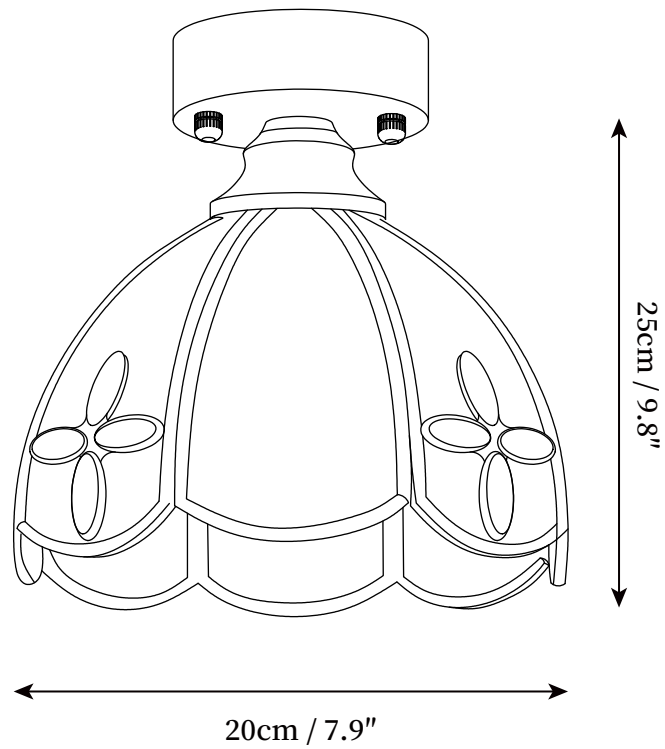

SPECIFICATION SHEET

SPECIFICATION DETAILS

*For custom options, consult factory for details

Fixture Dimensions	D 7.9" x H 9.8"
Light source	E26 or E27 (bulb not included)
Wattage	MAX 5W incandescent bulb or LED equivalent.
Voltage	AC 110-240V
Mounting	Hardwired.
Dimming	Please purchase dimmable light bulbs separately.
Control method	Compatible with common wall switches (not included)
Finishes	Natural wood, Gold.
Shade Details	Opaque glass.
Material	Brass, Glass.