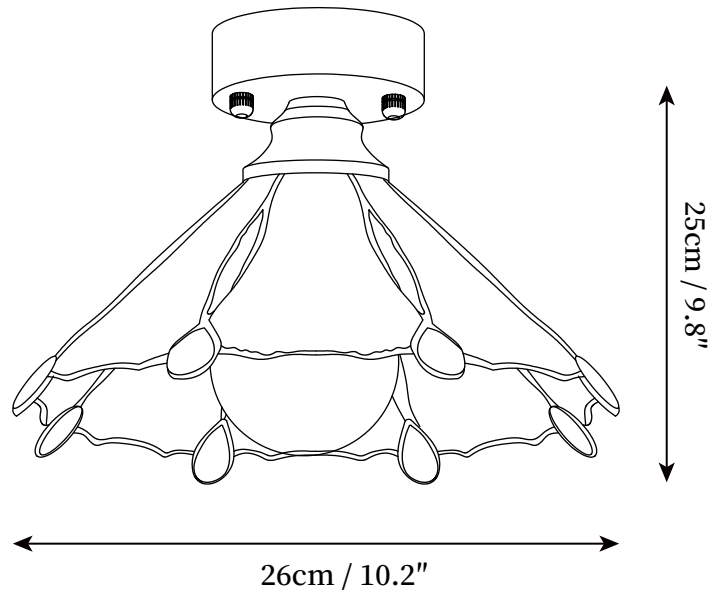

SPECIFICATION SHEET

SPECIFICATION DETAILS

*For custom options, consult factory for details

Fixture Dimensions	D 10.2" x H 9.8"
Light source	E26 or E27 (bulb not included)
Wattage	MAX 5W incandescent bulb or LED equivalent.
Voltage	AC 110-240V
Mounting	Hardwired.
Dimming	Please purchase dimmable light bulbs separately.
Control method	Compatible with common wall switches (not included)
Finishes	Natural wood, Gold.
Shade Details	Opaque glass.
Material	Brass, Glass.