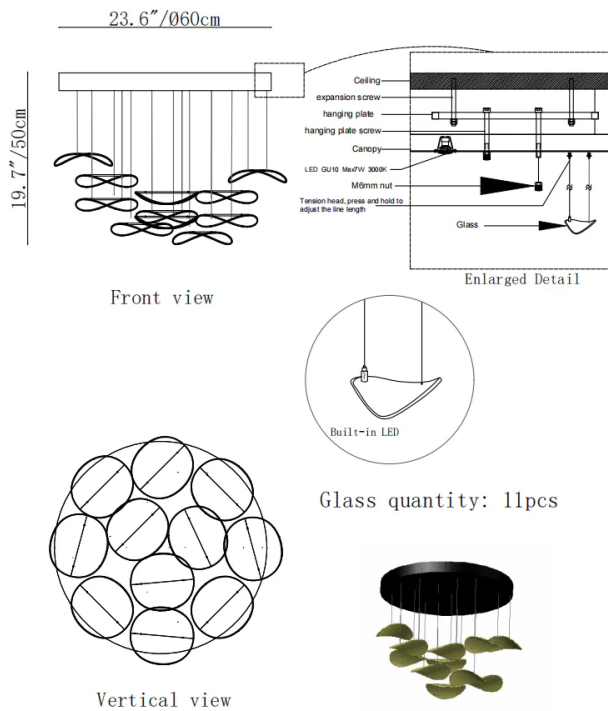

SPECIFICATION SHEET

SPECIFICATION DETAILS

*For custom options, consult factory for details

Fixture Dimensions	L 39.4" x W 9.8" x H 59.1"
Light source	Integrated LED
Wattage	Each glass pendants light power: 3W x 9 Pieces
Voltage	AC 110-240V
Dimming	Not supported
CRI(Ra)	90+CRI
Mounting	Hardwired.
LED Rated Life	50000 hours
Color Temperature	Warm Light (3000K), Neutral Light (4000K), Cool Light (6000K)
Control method	Compatible with common wall switches(not included)
Finishes	Amber.
Shade Details	Amber.
Material	Metal, Glass.
Wire Length	The standard length of the cord is 59" (150 cm), the length is adjustable.

SPECIFICATION SHEET

SPECIFICATION DETAILS

*For custom options, consult factory for details

Fixture Dimensions	L 47.2" x W 9.8" x H 59.1"
Light source	Integrated LED
Wattage	Each glass pendants light power: 3W x 11 Pieces
Voltage	AC 110-240V
Dimming	Not supported
CRI(Ra)	90+CRI
Mounting	Hardwired.
LED Rated Life	50000 hours
Color Temperature	Warm Light (3000K), Neutral Light (4000K), Cool Light (6000K)
Control method	Compatible with common wall switches(not included)
Finishes	Amber.
Shade Details	Amber.
Material	Metal, Glass.
Wire Length	The standard length of the cord is 59" (150 cm), the length is adjustable.

SPECIFICATION SHEET

SPECIFICATION DETAILS

*For custom options, consult factory for details

Fixture Dimensions	D 23.6" x 59.1"
Light source	Integrated LED
Wattage	Each glass pendants light power: 3W x 11 Pieces
Voltage	AC 110-240V
Dimming	Not supported
CRI(Ra)	90+CRI
Mounting	Hardwired.
LED Rated Life	50000 hours
Color Temperature	Warm Light (3000K), Neutral Light (4000K), Cool Light (6000K)
Control method	Compatible with common wall switches(not included)
Finishes	Amber.
Shade Details	Amber.
Material	Metal, Glass.
Wire Length	The standard length of the cord is 59" (150 cm), the length is adjustable.