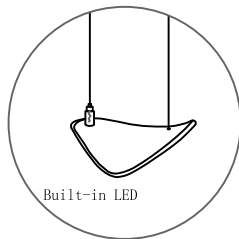

Glass quantity: 42pcs

SPECIFICATION DETAILS

*For custom options, consult factory for details

Fixture Dimmensions	D 47.2" x 78.7"
Light source	Integrated LED
Wattage	Each glass pendants light power: 3W x 42 Pieces
Voltage	AC 110-240V
Dimming	Not supported
CRI(Ra)	90+CRI
Mounting	Hardwired.
LED Rated Life	50000 hours
Color Temperature	Warm Light (3000K), Neutral Light (4000K), Cool Light (6000K)
Control method	Compatible with common wall switches(not included)
Finishes	Amber.
Shade Details	Amber.
Material	Metal, Glass.
Wire Length	The standard length of the cord is 59" (150 cm), the length is adjustable.