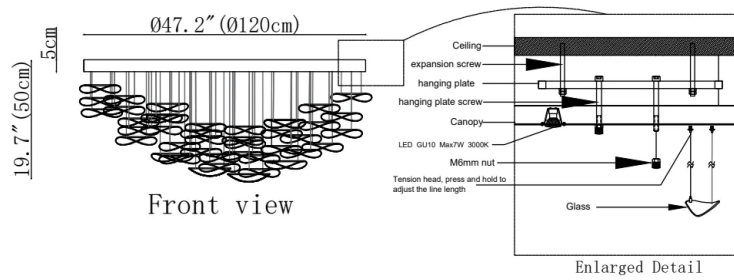

SPECIFICATION SHEET

Wave Floating Leaf Chandelier-D120xH50cm(Light source included)

Note: There is an auxiliary light source on the top plate

Light source quantity: 9PCS