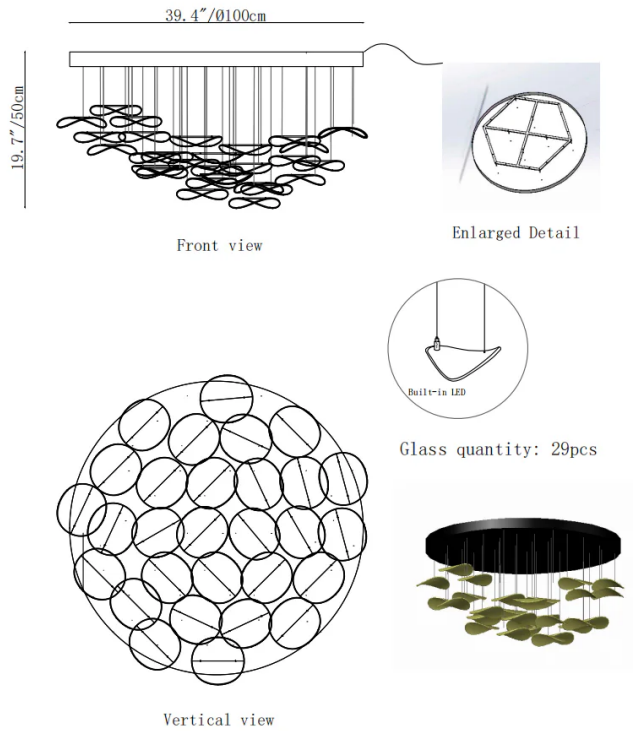

SPECIFICATION SHEET

SPECIFICATION DETAILS

*For custom options, consult factory for details

Fixture Dimensions	D 23.6" x 59.1"
Light source	Integrated LED
Wattage	Each glass pendants light power: 3W x 11 Pieces
Voltage	AC 110-240V
Dimming	Not supported
CRI(Ra)	90+CRI
Mounting	Hardwired.
LED Rated Life	50000 hours
Color Temperature	Warm Light (3000K), Neutral Light (4000K), Cool Light (6000K)
Control method	Compatible with common wall switches(not included)
Finishes	Amber.
Shade Details	Amber.
Material	Metal, Glass.
Wire Length	The standard length of the cord is 59" (150 cm), the length is adjustable.

SPECIFICATION SHEET

SPECIFICATION DETAILS

*For custom options, consult factory for details

Fixture Dimensions	D 23.6" x 59.1"
Light source	Integrated LED
Wattage	Each glass pendants light power: 3W x 23 Pieces
Voltage	AC 110-240V
Dimming	Not supported
CRI(Ra)	90+CRI
Mounting	Hardwired.
LED Rated Life	50000 hours
Color Temperature	Warm Light (3000K), Neutral Light (4000K), Cool Light (6000K)
Control method	Compatible with common wall switches (not included)
Finishes	Amber.
Shade Details	Amber.
Material	Metal, Glass.
Wire Length	The standard length of the cord is 59" (150 cm), the length is adjustable.

SPECIFICATION SHEET

SPECIFICATION DETAILS

*For custom options, consult factory for details

Fixture Dimensions	D 39.4" x 78.7"
Light source	Integrated LED
Wattage	Each glass pendants light power: 3W x 29 Pieces
Voltage	AC 110-240V
Dimming	Not supported
CRI(Ra)	90+CRI
Mounting	Hardwired.
LED Rated Life	50000 hours
Color Temperature	Warm Light (3000K), Neutral Light (4000K), Cool Light (6000K)
Control method	Compatible with common wall switches(not included)
Finishes	Amber.
Shade Details	Amber.
Material	Metal, Glass.
Wire Length	The standard length of the cord is 59" (150 cm), the length is adjustable.