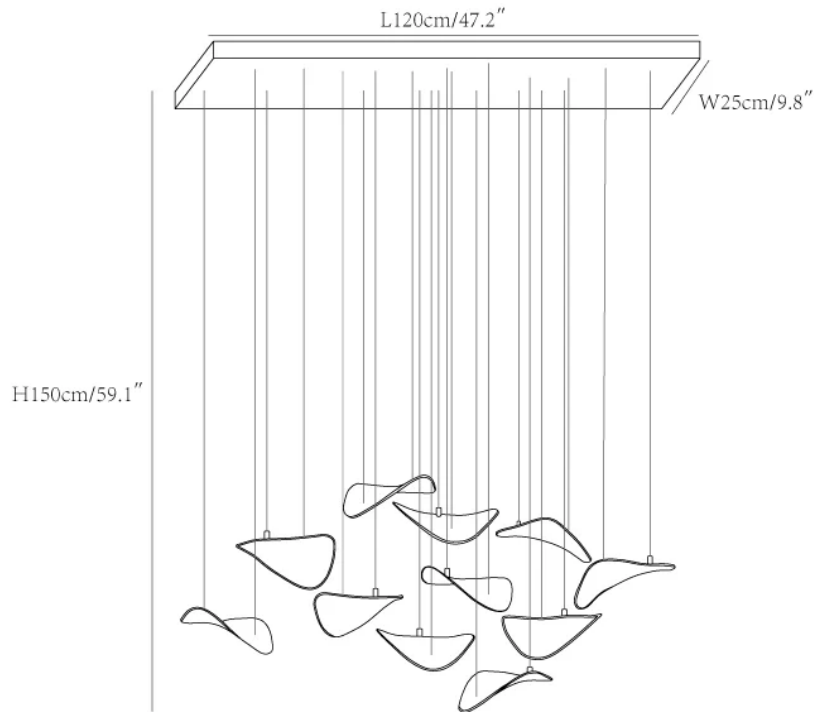

SPECIFICATION SHEET

SPECIFICATION DETAILS

*For custom options, consult factory for details

Fixture Dimensions	L 31.5" x W 9.8" x H 59.1"
Light source	Integrated LED
Wattage	Each glass pendants light power: 3W x 7 Pieces
Voltage	AC 110-240V
Dimming	Not supported
CRI(Ra)	90+CRI
Mounting	Hardwired.
LED Rated Life	50000 hours
Color Temperature	Warm Light (3000K), Neutral Light (4000K), Cool Light (6000K)
Control method	Compatible with common wall switches (not included)
Finishes	Amber.
Shade Details	Amber.
Material	Metal, Glass.
Wire Length	The standard length of the cord is 59" (150 cm), the length is adjustable.

SPECIFICATION SHEET

SPECIFICATION DETAILS

*For custom options, consult factory for details

Fixture Dimensions	L 39.4" x W 9.8" x H 59.1"
Light source	Integrated LED
Wattage	Each glass pendants light power: 3W x 9 Pieces
Voltage	AC 110-240V
Dimming	Not supported
CRI(Ra)	90+CRI
Mounting	Hardwired.
LED Rated Life	50000 hours
Color Temperature	Warm Light (3000K), Neutral Light (4000K), Cool Light (6000K)
Control method	Compatible with common wall switches(not included)
Finishes	Amber.
Shade Details	Amber.
Material	Metal, Glass.
Wire Length	The standard length of the cord is 59" (150 cm), the length is adjustable.

SPECIFICATION SHEET

SPECIFICATION DETAILS

*For custom options, consult factory for details

Fixture Dimensions	L 47.2" x W 9.8" x H 59.1"
Light source	Integrated LED
Wattage	Each glass pendants light power: 3W x 11 Pieces
Voltage	AC 110-240V
Dimming	Not supported
CRI(Ra)	90+CRI
Mounting	Hardwired.
LED Rated Life	50000 hours
Color Temperature	Warm Light (3000K), Neutral Light (4000K), Cool Light (6000K)
Control method	Compatible with common wall switches(not included)
Finishes	Amber.
Shade Details	Amber.
Material	Metal, Glass.
Wire Length	The standard length of the cord is 59" (150 cm), the length is adjustable.