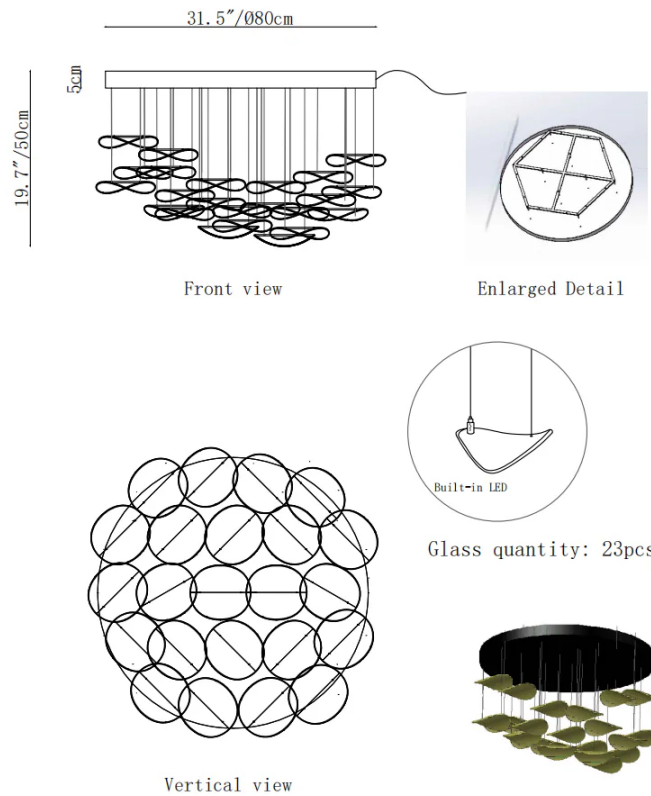

SPECIFICATION SHEET

SPECIFICATION DETAILS

*For custom options, consult factory for details

Fixture Dimensions	L 47.2" x W 9.8" x H 59.1"
Light source	Integrated LED
Wattage	Each glass pendants light power: 3W x 11 Pieces
Voltage	AC 110-240V
Dimming	Not supported
CRI(Ra)	90+CRI
Mounting	Hardwired.
LED Rated Life	50000 hours
Color Temperature	Warm Light (3000K), Neutral Light (4000K), Cool Light (6000K)
Control method	Compatible with common wall switches(not included)
Finishes	Amber.
Shade Details	Amber.
Material	Metal, Glass.
Wire Length	The standard length of the cord is 59" (150 cm), the length is adjustable.

SPECIFICATION SHEET

SPECIFICATION DETAILS

*For custom options, consult factory for details

Fixture Dimensions	D 23.6" x 59.1"
Light source	Integrated LED
Wattage	Each glass pendants light power: 3W x 11 Pieces
Voltage	AC 110-240V
Dimming	Not supported
CRI(Ra)	90+CRI
Mounting	Hardwired.
LED Rated Life	50000 hours
Color Temperature	Warm Light (3000K), Neutral Light (4000K), Cool Light (6000K)
Control method	Compatible with common wall switches(not included)
Finishes	Amber.
Shade Details	Amber.
Material	Metal, Glass.
Wire Length	The standard length of the cord is 59" (150 cm), the length is adjustable.

SPECIFICATION SHEET

SPECIFICATION DETAILS

*For custom options, consult factory for details

Fixture Dimensions	D 23.6" x 59.1"
Light source	Integrated LED
Wattage	Each glass pendants light power: 3W x 23 Pieces
Voltage	AC 110-240V
Dimming	Not supported
CRI(Ra)	90+CRI
Mounting	Hardwired.
LED Rated Life	50000 hours
Color Temperature	Warm Light (3000K), Neutral Light (4000K), Cool Light (6000K)
Control method	Compatible with common wall switches (not included)
Finishes	Amber.
Shade Details	Amber.
Material	Metal, Glass.
Wire Length	The standard length of the cord is 59" (150 cm), the length is adjustable.