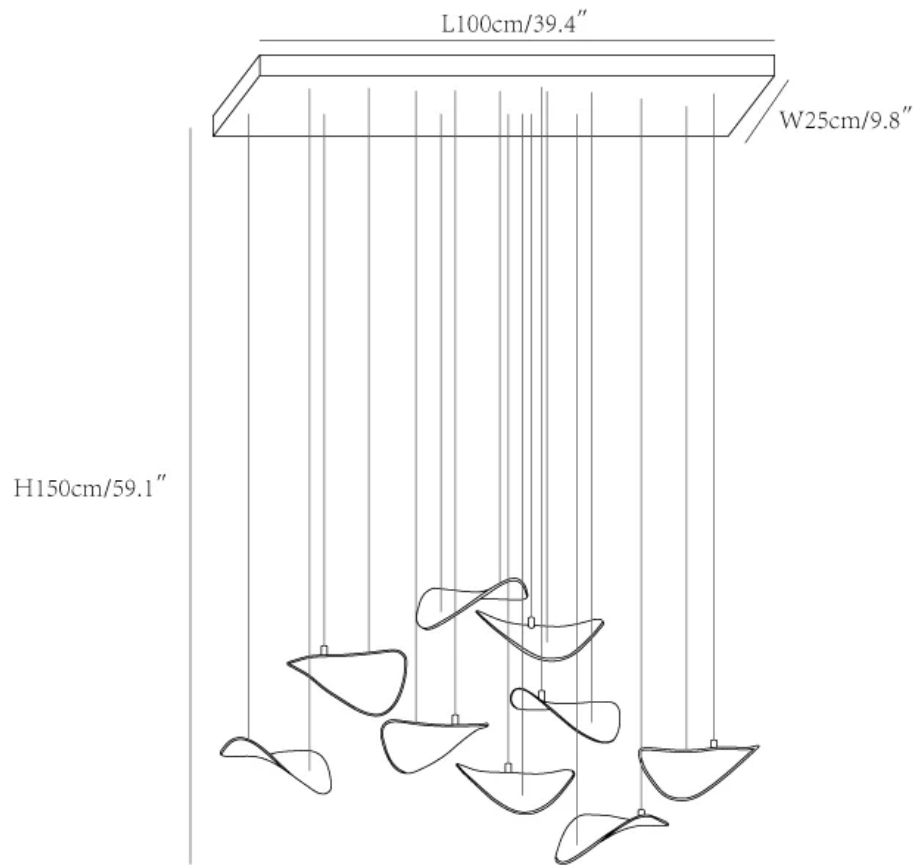

SPECIFICATION SHEET

SPECIFICATION DETAILS

*For custom options, consult factory for details

Fixture Dimensions	L 31.5" x W 9.8" x H 59.1"
Light source	Integrated LED
Wattage	Each glass pendants light power: 3W x 7 Pieces
Voltage	AC 110-240V
Dimming	Not supported
CRI(Ra)	90+CRI
Mounting	Hardwired.
LED Rated Life	50000 hours
Color Temperature	Warm Light (3000K), Neutral Light (4000K), Cool Light (6000K)
Control method	Compatible with common wall switches (not included)
Finishes	Amber.
Shade Details	Amber.
Material	Metal, Glass.
Wire Length	The standard length of the cord is 59" (150 cm), the length is adjustable.

SPECIFICATION SHEET

SPECIFICATION DETAILS

*For custom options, consult factory for details

Fixture Dimensions	L 39.4" x W 9.8" x H 59.1"
Light source	Integrated LED
Wattage	Each glass pendants light power: 3W x 9 Pieces
Voltage	AC 110-240V
Dimming	Not supported
CRI(Ra)	90+CRI
Mounting	Hardwired.
LED Rated Life	50000 hours
Color Temperature	Warm Light (3000K), Neutral Light (4000K), Cool Light (6000K)
Control method	Compatible with common wall switches(not included)
Finishes	Amber.
Shade Details	Amber.
Material	Metal, Glass.
Wire Length	The standard length of the cord is 59" (150 cm), the length is adjustable.

SPECIFICATION SHEET

SPECIFICATION DETAILS

*For custom options, consult factory for details

Fixture Dimensions	L 47.2" x W 9.8" x H 59.1"
Light source	Integrated LED
Wattage	Each glass pendants light power: 3W x 11 Pieces
Voltage	AC 110-240V
Dimming	Not supported
CRI(Ra)	90+CRI
Mounting	Hardwired.
LED Rated Life	50000 hours
Color Temperature	Warm Light (3000K), Neutral Light (4000K), Cool Light (6000K)
Control method	Compatible with common wall switches(not included)
Finishes	Amber.
Shade Details	Amber.
Material	Metal, Glass.
Wire Length	The standard length of the cord is 59" (150 cm), the length is adjustable.