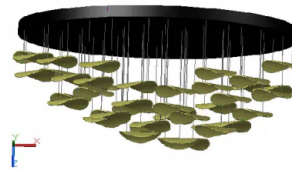

SPECIFICATION SHEET

Wave Floating Leaf Chandelier-D120xH50cm(Light source included)

Note: There is an auxiliary light source on the top plate

Light source quantity: 9PCS

Vertical view

Glass quantity: 42pcs

3D Model Diagram

SPECIFICATION DETAILS

*For custom options, consult factory for details

Fixture Dimensions	D 47.2" x 78.7"
Light source	Integrated LED
Wattage	Each glass pendants light power: 3W x 42 Pieces Each canopy light power: 5W x 9 Pieces
Voltage	AC 110-240V
Dimming	Not supported
CRI(Ra)	90+CRI
Mounting	Hardwired.
LED Rated Life	50000 hours
Color Temperature	Warm Light (3000K), Neutral Light (4000K), Cool Light (6000K)
Control method	Compatible with common wall switches(not included)
Finishes	Amber.
Shade Details	Amber.
Material	Metal, Glass.
Wire Length	The standard length of the cord is 59" (150 cm), the length is adjustable.