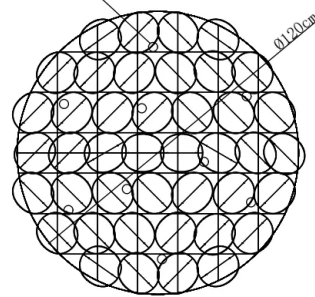

Vertical view

Glass quantity: 42pcs

3D Model Diagram