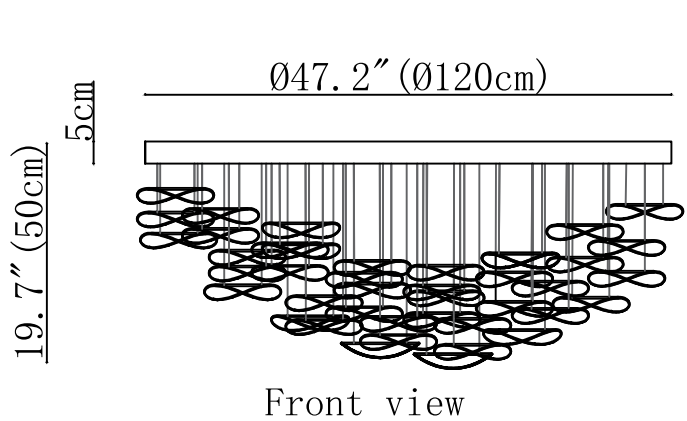

SPECIFICATION SHEET

Note: There is an auxiliary light source on the top plate