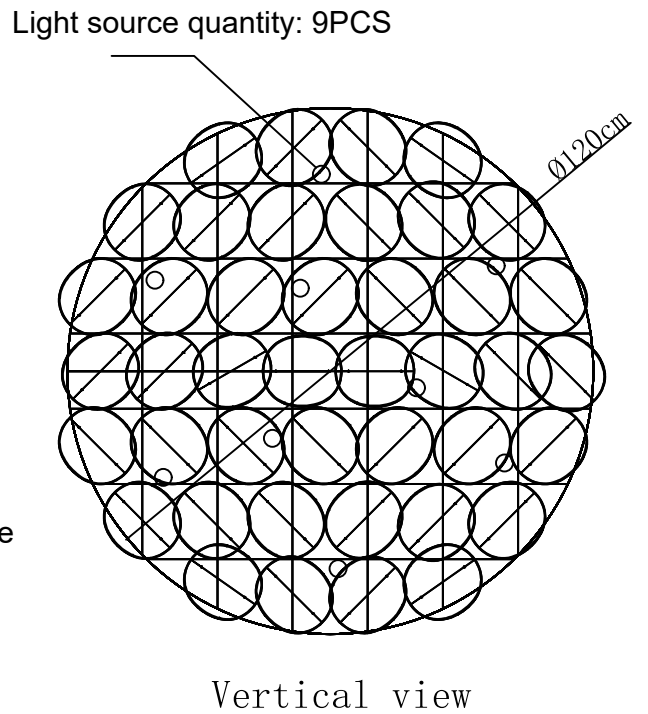

SPECIFICATION SHEET

Note: There is an auxiliary light source on the top plate