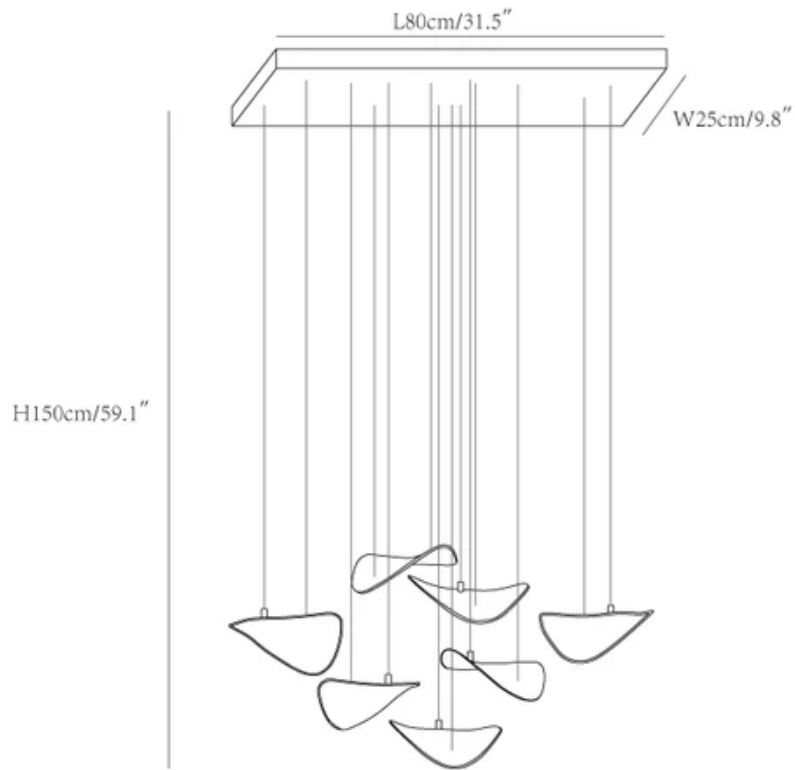

SPECIFICATION SHEET

SPECIFICATION DETAILS

*For custom options, consult factory for details

Fixture Dimensions	L 31.5" x W 9.8" x H 59.1"
Light source	Integrated LED
Wattage	Each glass pendants light power: 3W x 7 Pieces
Voltage	AC 110-240V
Dimming	Not supported
CRI(Ra)	90+CRI
Mounting	Hardwired.
LED Rated Life	50000 hours
Color Temperature	Warm Light (3000K), Neutral Light (4000K), Cool Light (6000K)
Control method	Compatible with common wall switches (not included)
Finishes	Amber.
Shade Details	Amber.
Material	Metal, Glass.
Wire Length	The standard length of the cord is 59" (150 cm), the length is adjustable.

SPECIFICATION SHEET

SPECIFICATION DETAILS

*For custom options, consult factory for details

Fixture Dimensions	L 39.4" x W 9.8" x H 59.1"
Light source	Integrated LED
Wattage	Each glass pendants light power: 3W x 9 Pieces
Voltage	AC 110-240V
Dimming	Not supported
CRI(Ra)	90+CRI
Mounting	Hardwired.
LED Rated Life	50000 hours
Color Temperature	Warm Light (3000K), Neutral Light (4000K), Cool Light (6000K)
Control method	Compatible with common wall switches(not included)
Finishes	Amber.
Shade Details	Amber.
Material	Metal, Glass.
Wire Length	The standard length of the cord is 59" (150 cm), the length is adjustable.

SPECIFICATION SHEET

SPECIFICATION DETAILS

*For custom options, consult factory for details

Fixture Dimensions	L 47.2" x W 9.8" x H 59.1"
Light source	Integrated LED
Wattage	Each glass pendants light power: 3W x 11 Pieces
Voltage	AC 110-240V
Dimming	Not supported
CRI(Ra)	90+CRI
Mounting	Hardwired.
LED Rated Life	50000 hours
Color Temperature	Warm Light (3000K), Neutral Light (4000K), Cool Light (6000K)
Control method	Compatible with common wall switches(not included)
Finishes	Amber.
Shade Details	Amber.
Material	Metal, Glass.
Wire Length	The standard length of the cord is 59" (150 cm), the length is adjustable.