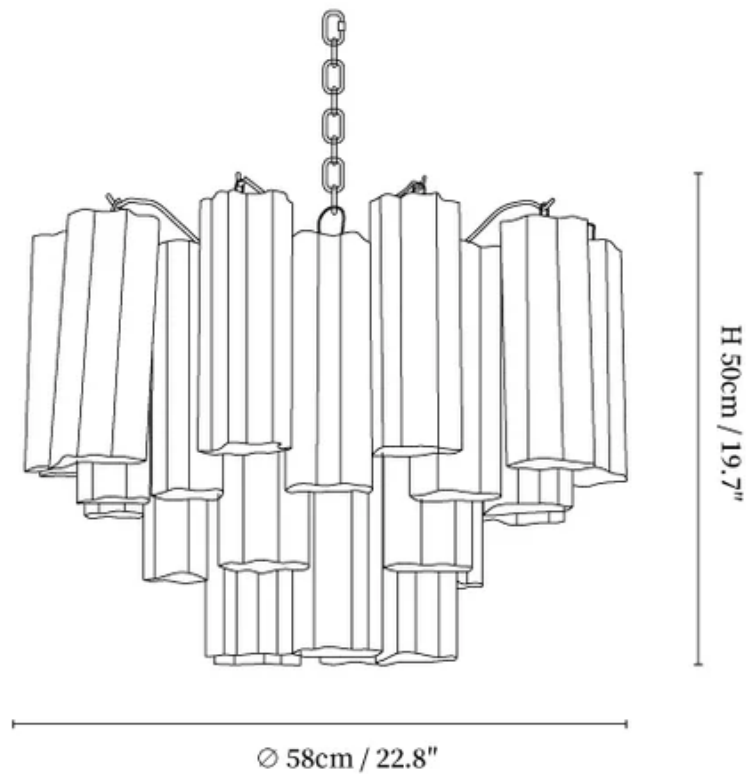

SPECIFICATION SHEET

SPECIFICATION DETAILS

*For custom options, consult factory for details

Fixture Dimensions	Ø 17.7" X H 19.7"
Light source	G9 .
Wattage	5W incandescent bulb or LED equivalent.
Voltage	AC 110-240V
Mounting	Ceiling.
Dimming	Compatible with dimmable bulbs (bulb not included)
Control method	Compatible with common wall switches(not included)
Finishes	Chrome.
Shade Details	White, Clear, Light blue.
Material	Metal, Glass
Chain Length	Suspension chain length is 30cm/11.8", the length can be specified according to needs

SPECIFICATION SHEET

SPECIFICATION DETAILS

*For custom options, consult factory for details

Fixture Dimensions	Ø 22.8" x H 19.7"
Light source	G9 (bulb not included)
Wattage	5W incandescent bulb or LED equivalent.
Voltage	AC 110-240V
Mounting	Ceiling.
Dimming	Compatible with dimmable bulbs (bulb not included)
Control method	Compatible with common wall switches(not included)
Finishes	Chrome.
Shade Details	White, Clear, Light blue.
Material	Metal, Glass
Chain Length	Suspension chain length is 30cm/11.8", the length can be specified according to needs

SPECIFICATION SHEET

SPECIFICATION DETAILS

*For custom options, consult factory for details

Fixture Dimensions	Ø 23.6" x H 25.6", Ø 27.6" x H 26.8"
Light source	G9 (bulb not included)
Wattage	5W incandescent bulb or LED equivalent.
Voltage	AC 110-240V
Mounting	Ceiling.
Dimming	Compatible with dimmable bulbs (bulb not included)
Control method	Compatible with common wall switches(not included)
Finishes	Chrome.
Shade Details	White, Clear, Light blue.
Material	Metal, Glass
Chain Length	Suspension chain length is 30cm/11.8", the length can be specified according to needs