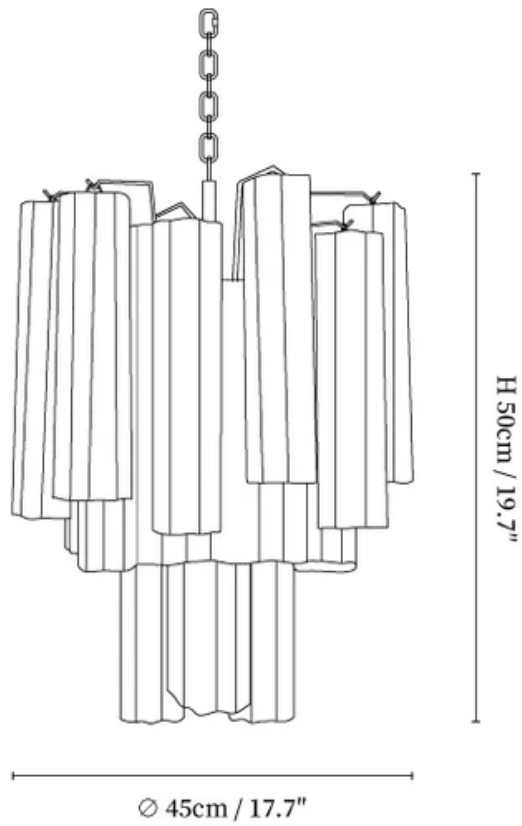

SPECIFICATION SHEET

SPECIFICATION DETAILS

*For custom options, consult factory for details

Fixture Dimensions	Ø 17.7" X H 19.7"
Light source	G9 .
Wattage	5W incandescent bulb or LED equivalent.
Voltage	AC 110-240V
Mounting	Ceiling.
Dimming	Compatible with dimmable bulbs (bulb not included)
Control method	Compatible with common wall switches(not included)
Finishes	Chrome.
Shade Details	White, Clear, Light blue.
Material	Metal, Glass
Chain Length	Suspension chain length is 30cm/11.8", the length can be specified according to needs

SPECIFICATION SHEET

SPECIFICATION DETAILS

*For custom options, consult factory for details

Fixture Dimensions	Ø 22.8" x H 19.7"
Light source	G9 (bulb not included)
Wattage	5W incandescent bulb or LED equivalent.
Voltage	AC 110-240V
Mounting	Ceiling.
Dimming	Compatible with dimmable bulbs (bulb not included)
Control method	Compatible with common wall switches(not included)
Finishes	Chrome.
Shade Details	White, Clear, Light blue.
Material	Metal, Glass
Chain Length	Suspension chain length is 30cm/11.8", the length can be specified according to needs

SPECIFICATION SHEET

SPECIFICATION DETAILS

*For custom options, consult factory for details

Fixture Dimensions	Ø 23.6" x H 25.6", Ø 27.6" x H 26.8"
Light source	G9 (bulb not included)
Wattage	5W incandescent bulb or LED equivalent.
Voltage	AC 110-240V
Mounting	Ceiling.
Dimming	Compatible with dimmable bulbs (bulb not included)
Control method	Compatible with common wall switches(not included)
Finishes	Chrome.
Shade Details	White, Clear, Light blue.
Material	Metal, Glass
Chain Length	Suspension chain length is 30cm/11.8", the length can be specified according to needs