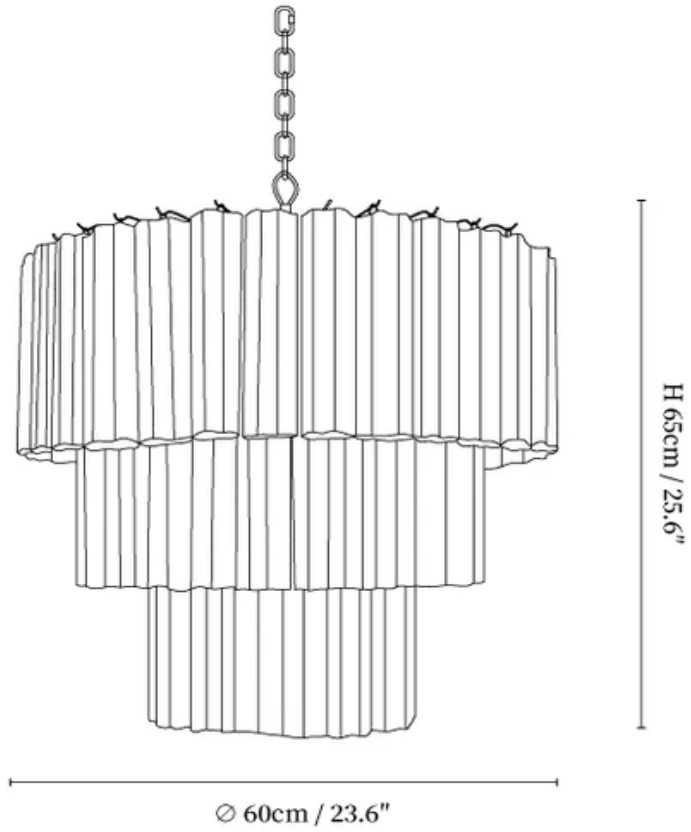

SPECIFICATION SHEET

SPECIFICATION DETAILS

*For custom options, consult factory for details

Fixture Dimensions	Ø 17.7" X H 19.7"
Light source	G9 .
Wattage	5W incandescent bulb or LED equivalent.
Voltage	AC 110-240V
Mounting	Ceiling.
Dimming	Compatible with dimmable bulbs (bulb not included)
Control method	Compatible with common wall switches(not included)
Finishes	Chrome.
Shade Details	White, Clear, Light blue.
Material	Metal, Glass
Chain Length	Suspension chain length is 30cm/11.8", the length can be specified according to needs

SPECIFICATION SHEET

SPECIFICATION DETAILS

*For custom options, consult factory for details

Fixture Dimensions	Ø 22.8" x H 19.7"
Light source	G9 (bulb not included)
Wattage	5W incandescent bulb or LED equivalent.
Voltage	AC 110-240V
Mounting	Ceiling.
Dimming	Compatible with dimmable bulbs (bulb not included)
Control method	Compatible with common wall switches(not included)
Finishes	Chrome.
Shade Details	White, Clear, Light blue.
Material	Metal, Glass
Chain Length	Suspension chain length is 30cm/11.8", the length can be specified according to needs

SPECIFICATION SHEET

SPECIFICATION DETAILS

*For custom options, consult factory for details

Fixture Dimensions	Ø 23.6" x H 25.6", Ø 27.6" x H 26.8"
Light source	G9 (bulb not included)
Wattage	5W incandescent bulb or LED equivalent.
Voltage	AC 110-240V
Mounting	Ceiling.
Dimming	Compatible with dimmable bulbs (bulb not included)
Control method	Compatible with common wall switches(not included)
Finishes	Chrome.
Shade Details	White, Clear, Light blue.
Material	Metal, Glass
Chain Length	Suspension chain length is 30cm/11.8", the length can be specified according to needs